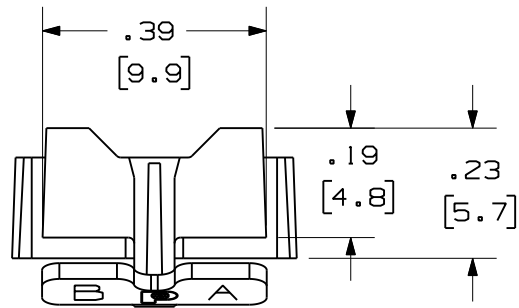

THIS COPY IS PROVIDED ON A RESTRICTED BASIS AND IS NOT TO BE USED IN ANY WAY DETRIMENTAL TO THE INTERESTS OF PANDUIT CORP.

PANDUIT PART NUMBER	COLOR	WEIGHT
NKFLCCLIP-L	RED	.022 lb/50 Pcs (9.81 g/50 Pcs.)

NOTES:

1. SEE CURRENT CATALOG FOR ADDITIONAL PART NUMBER SUFFIXES TO INDICATE COLOR AND OR PACKAGE QUANTITY.
2. SEE CATALOG FOR COMPLETE LIST OF PARTS APPLICABLE FOR USE WITH THIS PART.
3. MATERIAL: PLASTIC
4. ALL MATERIALS AND COMPONENTS USED MEET THE MATERIAL RESTRICTIONS OF RoHS, (EUROPEAN DIRECTIVE 2002/95/EC ON THE RESTRICTION OF HAZARDOUS SUBSTANCES) AS PROPOSED BY THE RoHS TECHNICAL ADAPTATION COMMITTEE.
5. DIMENSIONS IN BRACKETS ARE METRIC [mm].

NETKEY LC CONNECTOR DUPLEX CLIP
CUSTOMER DRAWING

PANDUIT™
CORP.
TINLEY PARK, ILL 60477

ALL DIMENSIONS ARE GIVEN IN INCHES
UNLESS OTHERWISE SPECIFIED.
DIMENSIONAL TOLERANCES ARE:
(.X) ±.010 (0.3)
(.XX) ±.03 (0.8) ANGLES