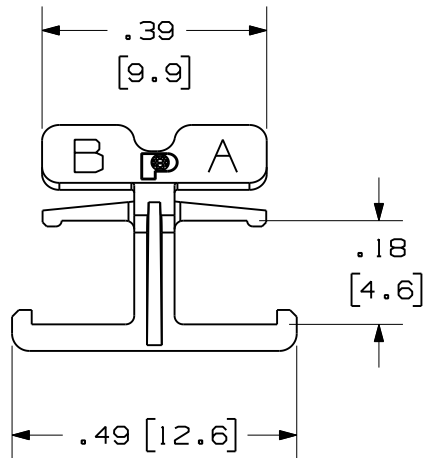

THIS COPY IS PROVIDED ON A RESTRICTED BASIS AND IS NOT TO BE USED IN ANY WAY DETRIMENTAL TO THE INTERESTS OF PANDUIT CORP.

PANDUIT PART NUMBER	COLOR	WEIGHT
NKFLCCLIP-L	RED	.022 lb/50 Pcs (9.81 g/50 Pcs.)

NOTES:

1. SEE CURRENT CATALOG FOR ADDITIONAL PART NUMBER SUFFIXES TO INDICATE COLOR AND OR PACKAGE QUANTITY.
2. SEE CATALOG FOR COMPLETE LIST OF PARTS APPLICABLE FOR USE WITH THIS PART.
3. MATERIAL: PLASTIC
4. ALL MATERIALS AND COMPONENTS USED MEET THE MATERIAL RESTRICTIONS OF RoHS, (EUROPEAN DIRECTIVE 2002/95/EC ON THE RESTRICTION OF HAZARDOUS SUBSTANCES) AS PROPOSED BY THE RoHS TECHNICAL ADAPTATION COMMITTEE.
5. DIMENSIONS IN BRACKETS ARE METRIC [mm].

NETKEY LC CONNECTOR DUPLEX CLIP
CUSTOMER DRAWING

PANDUIT™
CORP.
TINLEY PARK, ILL 60477

ALL DIMENSIONS ARE GIVEN IN INCHES
UNLESS OTHERWISE SPECIFIED.
DIMENSIONAL TOLERANCES ARE:
(.X) ±.010 (0.3)
(.XX) ±.03 (0.8) ANGLES

DRAWING FILENAME
MO1371CL_DC_NETKEY/01A
SCALE

DRAWN BY
EFK

REVIEW DRAWING NUMBERS

PART NO.
NKFLCCLIP-L

DATE
12-22-09

DRAWING NO.
01371-64

CHK'D

SIZE
A