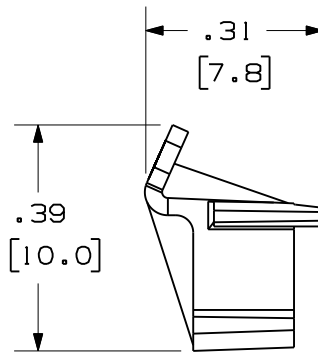

THIS COPY IS PROVIDED ON A RESTRICTED BASIS AND IS NOT TO BE USED IN ANY WAY DETRIMENTAL TO THE INTERESTS OF PANDUIT CORP.

PANDUIT PART NUMBER	COLOR	WEIGHT
NKFLCCLIP-L	RED	.022 lb/50 Pcs (9.81 g/50 Pcs.)

NOTES:

1. SEE CURRENT CATALOG FOR ADDITIONAL PART NUMBER SUFFIXES TO INDICATE COLOR AND OR PACKAGE QUANTITY.
2. SEE CATALOG FOR COMPLETE LIST OF PARTS APPLICABLE FOR USE WITH THIS PART.
3. MATERIAL: PLASTIC
4. ALL MATERIALS AND COMPONENTS USED MEET THE MATERIAL RESTRICTIONS OF RoHS, (EUROPEAN DIRECTIVE 2002/95/EC ON THE RESTRICTION OF HAZARDOUS SUBSTANCES) AS PROPOSED BY THE RoHS TECHNICAL ADAPTATION COMMITTEE.
5. DIMENSIONS IN BRACKETS ARE METRIC [mm].

NETKEY LC CONNECTOR DUPLEX CLIP
CUSTOMER DRAWING

PANDUIT™
CORP.
TINLEY PARK, ILL 60477

ALL DIMENSIONS ARE GIVEN IN INCHES
UNLESS OTHERWISE SPECIFIED.
DIMENSIONAL TOLERANCES ARE:
(.X) ±.010 (0.3)
(.XX) ±.03 (0.8) ANGLES

DRAWING FILENAME
MO1371CL_DC_NETKEY/01A
SCALE

DRAWN BY
EFK

REVIEW DRAWING NUMBERS

PART NO.
NKFLCCLIP-L

DATE
12-22-09

DRAWING NO.
01371-64

CHK'D

SIZE
A