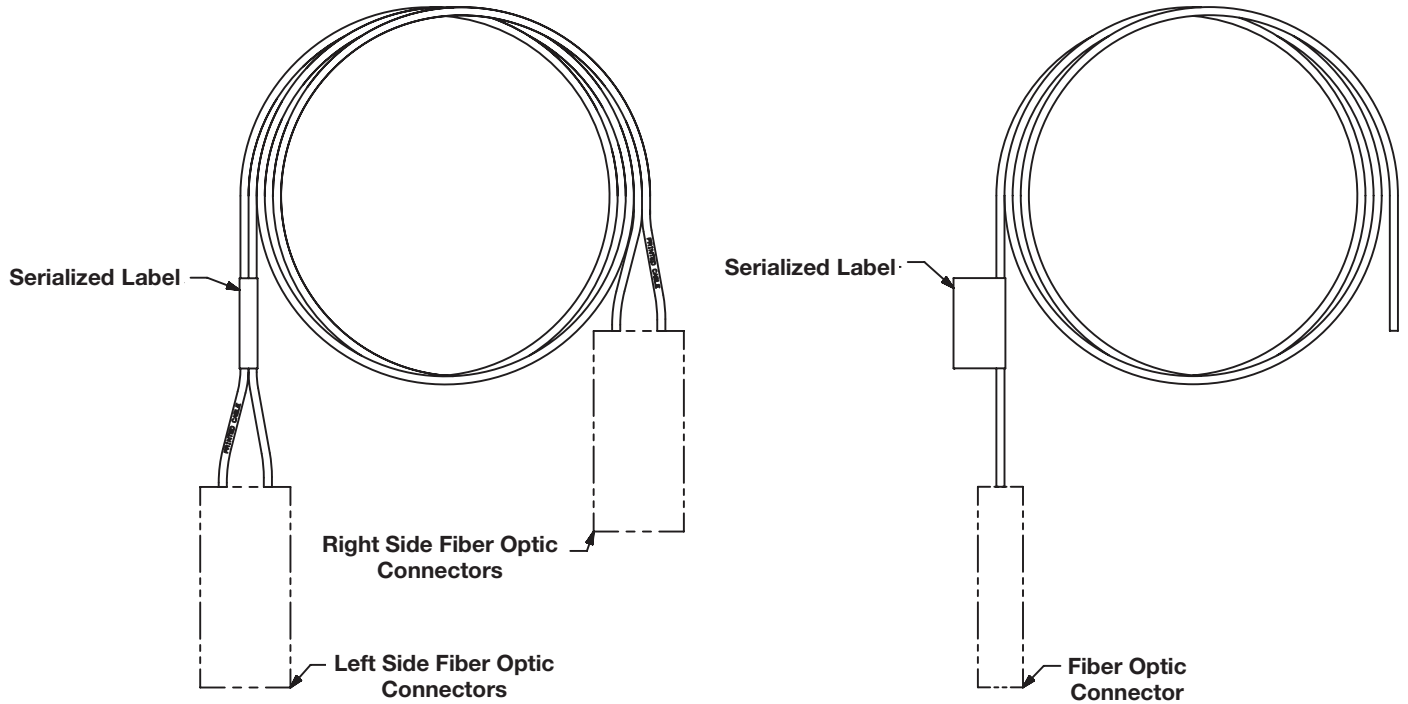

NetKey® Fiber Optic Patch Cords and Pigtails – OFNR and LSZH

Netkey Patch Cord

Netkey Pigtail

WORLDWIDE SUBSIDIARIES AND SALES OFFICES

PANDUIT CANADA
Phone: 800.777.3300

PANDUIT EUROPE LTD.
London, UK
cs-emea@panduit.com
Phone: 44.20.8601.7200

PANDUIT SINGAPORE PTE. LTD.
Republic of Singapore
cs-ap@panduit.com
Phone: 65.6305.7575

PANDUIT JAPAN
Tokyo, Japan
cs-japan@panduit.com
Phone: 81.3.6863.6000

PANDUIT LATIN AMERICA
Guadalajara, Mexico
cs-la@panduit.com
Phone: 52.33.3777.6000

PANDUIT AUSTRALIA PTY. LTD.
Victoria, Australia
cs-aus@panduit.com
Phone: 61.3.9794.9020

For a copy of Panduit product warranties, log on to www.panduit.com/warranty

For more information

Visit us at www.panduit.com

Contact Customer Service by email: cs@panduit.com
or by phone: 800.777.3300

©2017 Panduit Corp.
ALL RIGHTS RESERVED.
NKDS51--WW-ENG
4/2017