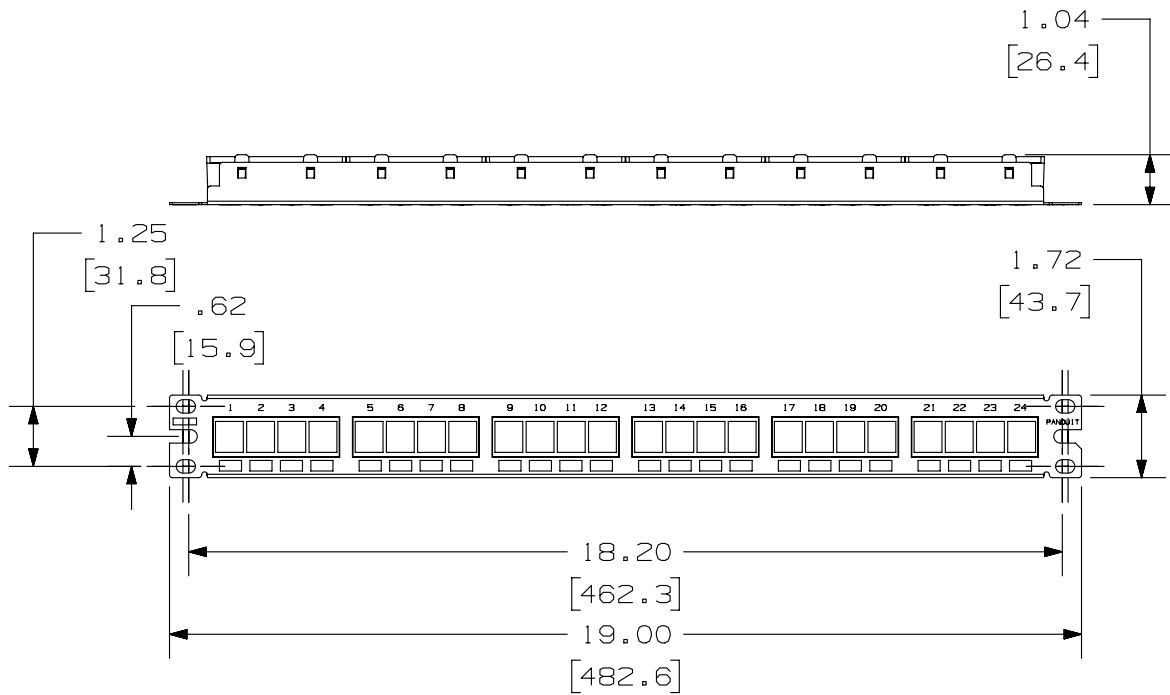

THIS COPY IS PROVIDED ON A RESTRICTED BASIS AND IS NOT TO BE USED IN ANY WAY DETRIMENTAL TO THE INTERESTS OF PANDUIT CORP.

PANDUIT P/N	WEIGHT
NKPP24FMY	7.51 LB/10 PCS (3408.5 g/10 PCS)

NOTES:

- SEE CURRENT CATALOG FOR VARIOUS APPLICATIONS WITH THIS WIRING SYSTEM.
- THE FLUSH MOUNT PATCH PANEL IS DESIGNED FOR MOUNTING TO 19" UNIVERSAL RACKS.
- PACKAGE CONTENTS:
 - (1) -24 PORT STAMPING
 - (6) -4 POSITION FACEPLATE (ASSEMBLED TO PANEL)
 - (1) -SCREW KIT (INCLUDES FOUR #12-24 SCREWS)
 - (1) -SCREW KIT (INCLUDES FOUR M6 SCREWS)
- DIMENSIONS IN [] ARE IN METRIC.

PART NUMBER		NKPP24FMY	
TITLE			
NETKEY 24 PORT FLUSH MOUNT PATCH PANEL		CUSTOMER DRAWING	
ITEM REVISION NAME		M02479DR/01	
DATASET FILE NAME		M02479DR_DC98/00B	
UNLESS OTHERWISE SPECIFIED, DIMENSIONAL TOLERANCES ARE: IN [mm]		MATERIAL:	
.x ± .xxx ± .010 [.3]		PANEL: C.R.S.	
.xx ± .03 [.8]		FACEPLATE: ABS	
THIRD ANGLE PROJECTION		DRAWING NUMBER:	
02479-098		02479-098	
DRAWN BY	DATE	CHK	SCALE
JSP	4-19-06	MJD	NONE
SHT 1 OF 1		SIZE	
A		A	