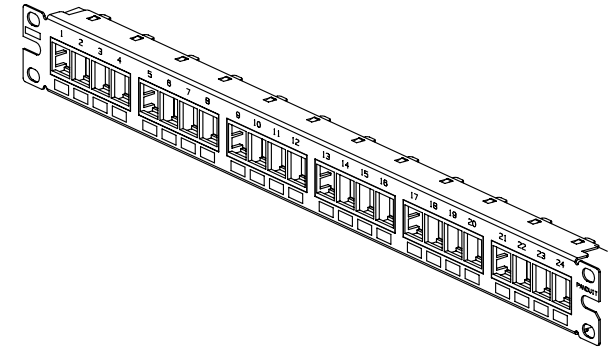

THIS COPY IS PROVIDED ON A RESTRICTED BASIS AND IS NOT TO BE USED IN ANY WAY DETRIMENTAL TO THE INTERESTS OF PANDUIT CORP.

PANDUIT P/N	WEIGHT
NKPP24FMY	7.51 LB/10 PCS (3408.5 g/10 PCS)

NOTES:

- SEE CURRENT CATALOG FOR VARIOUS APPLICATIONS WITH THIS WIRING SYSTEM.
- THE FLUSH MOUNT PATCH PANEL IS DESIGNED FOR MOUNTING TO 19" UNIVERSAL RACKS.
- PACKAGE CONTENTS:
 - (1) -24 PORT STAMPING
 - (6) -4 POSITION FACEPLATE (ASSEMBLED TO PANEL)
 - (1) -SCREW KIT (INCLUDES FOUR #12-24 SCREWS)
 - (1) -SCREW KIT (INCLUDES FOUR M6 SCREWS)
- DIMENSIONS IN [] ARE IN METRIC.

PART NUMBER		NKPP24FMY	
TITLE			
NETKEY 24 PORT FLUSH MOUNT PATCH PANEL		CUSTOMER DRAWING	
ITEM REVISION NAME		M02479DR/01	
DATASET FILE NAME		M02479DR_DC98/00B	
UNLESS OTHERWISE SPECIFIED, DIMENSIONAL TOLERANCES ARE: IN [mm]		MATERIAL:	
.x ± .xxx ± .010 [.3]		PANEL: C.R.S.	
.xx ± .03 [.8]		FACEPLATE: ABS	
THIRD ANGLE PROJECTION		DRAWING NUMBER:	
02479-098		02479-098	
DRAWN BY	DATE	CHK	SCALE
JSP	4-19-06	MJD	NONE
SHT 1 OF 1		SIZE	
A		A	