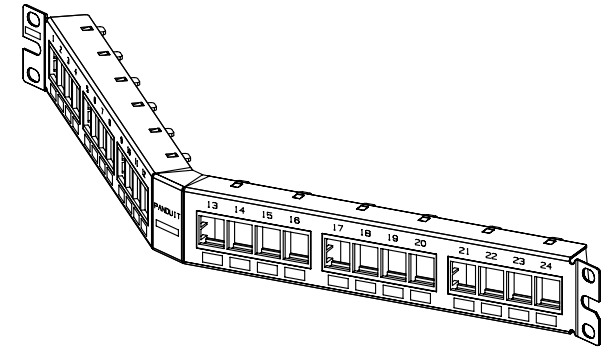

2

1

THIS COPY IS PROVIDED ON A RESTRICTED BASIS AND IS NOT TO BE USED IN ANY WAY DETRIMENTAL TO THE INTERESTS OF PANDUIT CORP.

PANDUIT P/N	WEIGHT
NKPPA24FMY	8.05 LB/10 PCS (3653.6 g/10 PCS)

NOTES:

- SEE CURRENT CATALOG FOR VARIOUS APPLICATIONS WITH THIS WIRING SYSTEM.
- THE FLUSH MOUNT PATCH PANEL IS DESIGNED FOR MOUNTING TO 19" UNIVERSAL RACKS.
- PACKAGE CONTENTS:
 - (1) -24 PORT ANGLED STAMPING
 - (6) -4 POSITION FACEPLATE (ASSEMBLED TO PANEL)
 - (1) -SCREW KIT (INCLUDES FOUR #12-24 SCREWS)
 - (1) -SCREW KIT (INCLUDES FOUR M6 SCREWS)
- DIMENSIONS IN PARENTHESIS ARE IN METRIC.

A

PART NUMBER		NKPPA24FMY	
TITLE			
NETKEY ANGLED 24 PORT FLUSH MOUNT MODULAR PATCH PANEL			
CUSTOMER DRAWING			
ITEM REVISION NAME		M02479D0/01	
DATASET FILE NAME		M02479D0_DC95/00B	
UNLESS OTHERWISE SPECIFIED, DIMENSIONAL TOLERANCES ARE: IN [mm]		MATERIAL:	
.x ± .xx ± .03 [.8]		STAMPING: 20 GAGE C.R.S. FACEPLATE: ABS	
.xxx ± .010 [.3]		DRAWING NUMBER:	
ANGLES ±		02479-095	
THIRD ANGLE PROJECTION		SHT 1 OF 1	
DRAWN BY	DATE	CHK	SCALE
JSP	4-19-06	MJD	NONE
REV	DATE	BY	CHK
1	5-20-14	MDJR	REFR
R	4-19-06	JSP	MJD
DESCRIPTION		ECN	
A. UPDATED TITLE BLOCK.		02479-095	
RELEASED TO PRODUCTION		02479-095	