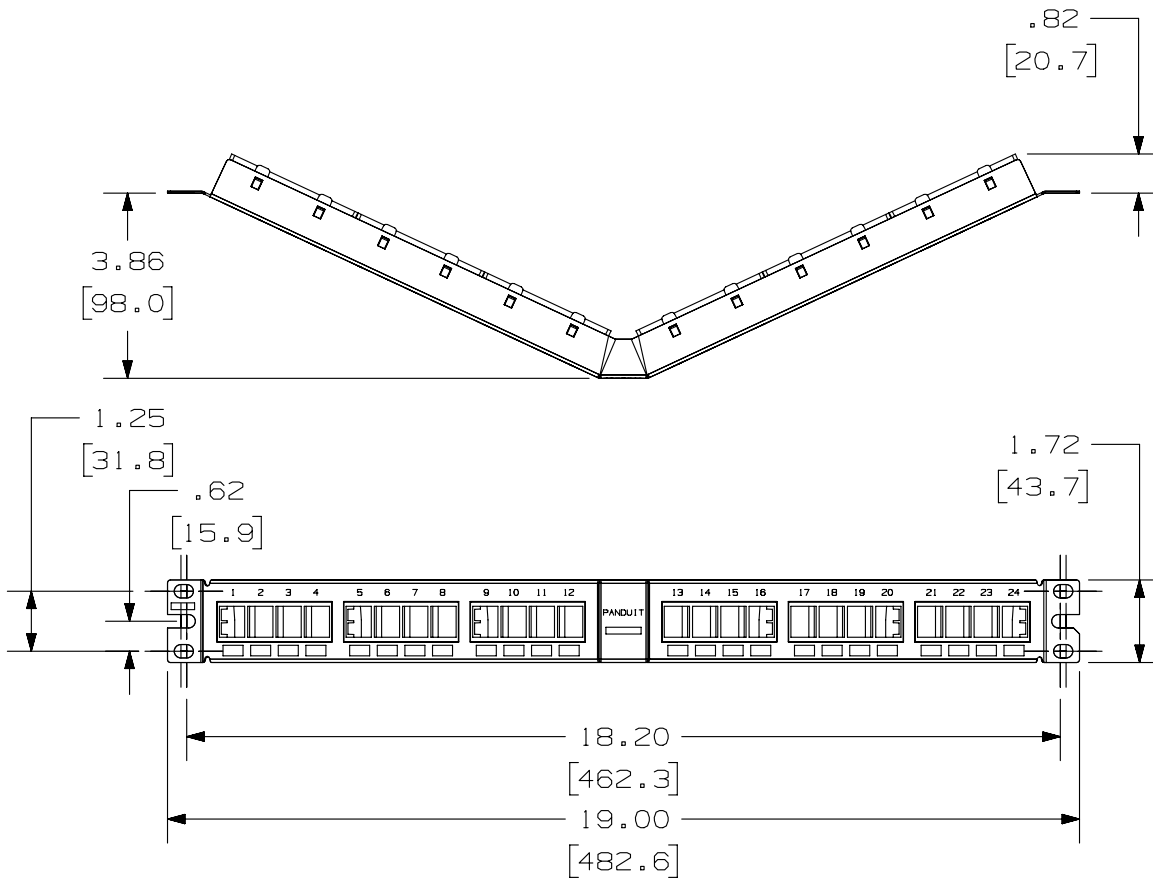

2

1

THIS COPY IS PROVIDED ON A RESTRICTED BASIS AND IS NOT TO BE USED IN ANY WAY DETRIMENTAL TO THE INTERESTS OF PANDUIT CORP.

PANDUIT P/N	WEIGHT
NKPPA24FMY	8.05 LB/10 PCS (3653.6 g/10 PCS)

NOTES:

- SEE CURRENT CATALOG FOR VARIOUS APPLICATIONS WITH THIS WIRING SYSTEM.
- THE FLUSH MOUNT PATCH PANEL IS DESIGNED FOR MOUNTING TO 19" UNIVERSAL RACKS.
- PACKAGE CONTENTS:
 - (1) -24 PORT ANGLED STAMPING
 - (6) -4 POSITION FACEPLATE (ASSEMBLED TO PANEL)
 - (1) -SCREW KIT (INCLUDES FOUR #12-24 SCREWS)
 - (1) -SCREW KIT (INCLUDES FOUR M6 SCREWS)
- DIMENSIONS IN PARENTHESIS ARE IN METRIC.

A

PART NUMBER		NKPPA24FMY	
TITLE			
NETKEY ANGLED 24 PORT FLUSH MOUNT MODULAR PATCH PANEL			
CUSTOMER DRAWING			
ITEM REVISION NAME		M02479D0/01	
DATASET FILE NAME		M02479D0_DC95/00B	
UNLESS OTHERWISE SPECIFIED, DIMENSIONAL TOLERANCES ARE: IN [mm]		MATERIAL:	
.x ± .xx ± .03 [.8]		STAMPING: 20 GAGE C.R.S. FACEPLATE: ABS	
.xxx ± .010 [.3]		DRAWING NUMBER:	
ANGLES ±		02479-095	
THIRD ANGLE PROJECTION		SHT 1 OF 1	
DRAWN BY	DATE	CHK	SCALE
JSP	4-19-06	MJD	NONE
REV	DATE	BY	CHK
1	5-20-14	MDJR	REFR
R	4-19-06	JSP	MJD
DESCRIPTION		ECN	
A. UPDATED TITLE BLOCK.		02479-095	
RELEASED TO PRODUCTION		02479-095	