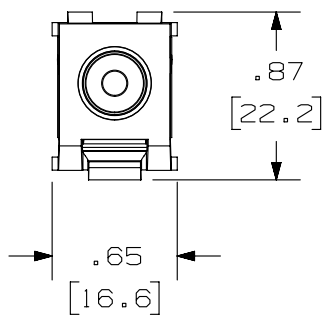

THIS COPY IS PROVIDED ON A RESTRICTED BASIS AND IS NOT TO BE USED IN ANY WAY DETRIMENTAL TO THE INTERESTS OF PANDUIT CORP.

PANDUIT P/N	DESCRIPTION	WEIGHT
NKRPMR**	MODULE WITH RED INSERT	6.51g/PC)
NKRPMY**	MODULE WITH YELLOW INSERT	
NKRPMW**	MODULE WITH WHITE INSERT	

- NOTES:
1. SEE CURRENT CATALOG FOR ADDITIONAL PART NUMBER SUFFIXES TO INDICATE COLOR AND OR PACKAGE QUANTITY.
  2. SEE CATALOG FOR COMPLETE LIST OF PARTS APPLICABLE FOR USE WITH THIS PART.
  3. DIMENSIONS IN PARENTHESES ARE IN METRIC.

PART NUMBER		NKRPM***	
TITLE			
NETKEY RCA PUNCHDOWN MODULE			
CUSTOMER DRAWING			
ITEM REVISION NAME		M02403BC/00	
DATASET FILE NAME		M02403BC_DC09/00B	
UNLESS OTHERWISE SPECIFIED, DIMENSIONAL TOLERANCES ARE: IN [ mm ]		MATERIAL:	
.x ± .xx ± .03 [ .8 ]		ABS	
.xxx ± .010 [ .3 ]		DRAWING NUMBER:	
ANGLES ±		02403-09	
THIRD ANGLE PROJECTION		SHT 1 OF 1	
DRAWN BY	DATE	CHK	SCALE
MDJR	4-18-06	CEF	FULL
REV	DATE	BY	CHK
1	5-20-14	MDJR	REFR
R	4-18-06	MDJR	CEF
APR	DESCRIPTION		ECN