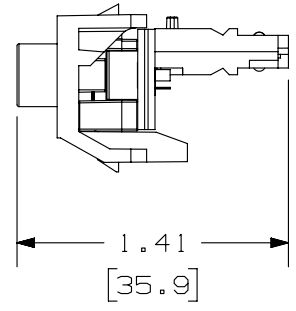

THIS COPY IS PROVIDED ON A RESTRICTED BASIS AND IS NOT TO BE USED IN ANY WAY DETRIMENTAL TO THE INTERESTS OF PANDUIT CORP.

PANDUIT P/N	DESCRIPTION	WEIGHT
NKRPMR**	MODULE WITH RED INSERT	6.51g/PC)
NKRPMY**	MODULE WITH YELLOW INSERT	
NKRPMW**	MODULE WITH WHITE INSERT	

- NOTES:
1. SEE CURRENT CATALOG FOR ADDITIONAL PART NUMBER SUFFIXES TO INDICATE COLOR AND OR PACKAGE QUANTITY.
  2. SEE CATALOG FOR COMPLETE LIST OF PARTS APPLICABLE FOR USE WITH THIS PART.
  3. DIMENSIONS IN PARENTHESES ARE IN METRIC.

PART NUMBER		NKRPM***	
TITLE			
NETKEY RCA PUNCHDOWN MODULE			
CUSTOMER DRAWING			
ITEM REVISION NAME		M02403BC/00	
DATASET FILE NAME		M02403BC_DC09/00B	
UNLESS OTHERWISE SPECIFIED, DIMENSIONAL TOLERANCES ARE: IN [ mm ]		MATERIAL:	
.x ± .xx ± .03 [ .8 ]		ABS	
.xxx ± .010 [ .3 ]		DRAWING NUMBER:	
ANGLES ±		02403-09	
THIRD ANGLE PROJECTION		SHT 1 OF 1	
DRAWN BY	DATE	CHK	SCALE
MDJR	4-18-06	CEF	FULL
REV	DATE	BY	CHK
1	5-20-14	MDJR	REFR
R	4-18-06	MDJR	CEF
APR	DESCRIPTION		ECN