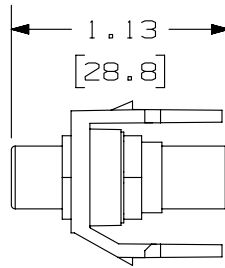

THIS COPY IS PROVIDED ON A RESTRICTED BASIS AND IS NOT TO BE USED IN ANY WAY DETRIMENTAL TO THE INTERESTS OF PANDUIT CORP.

PANDUIT P/N	WEIGHT
NKRTMR**	.25 LB/10 PCS (115.2 g/10 PCS)
NKRTMW**	.25 LB/10 PCS (115.2 g/10 PCS)
NKRTMY**	.25 LB/10 PCS (115.2 g/10 PCS)

NOTES:

- SEE CURRENT CATALOG FOR ADDITIONAL PART NUMBER SUFFIXES TO INDICATE COLOR AND OR PACKAGE QUANTITY.
- SEE CATALOG FOR COMPLETE LIST OF PARTS APPLICABLE FOR USE WITH THIS PART.
- DIMENSIONS IN PARENTHESES ARE IN METRIC.

PART NUMBER		NKRTM***	
TITLE		NETKEY RCA COUPLER MODULE	
		CUSTOMER DRAWING	
ITEM REVISION NAME		M00741AK/00	PANDUIT
DATASET FILE NAME		M00741AK_DC58/00B	
UNLESS OTHERWISE SPECIFIED, DIMENSIONAL TOLERANCES ARE: IN [mm]		MATERIAL:	
.x ± .xx ± .03 [.8]		ABS	
.xxx ± .010 [.3]		DRAWING NUMBER:	
ANGLES ±		00741-58	
THIRD ANGLE PROJECTION		SHT 1 OF 1	
DRAWN BY	DATE	CHK	SCALE
JSP	10-02-01	MJD	NONE
REV	DATE	BY	CHK
1	5-21-14	MDJR	REFR
R	10-02-01	JSP	MJD
APR	DESCRIPTION		ECN
	A. UPDATED TITLE BLOCK.		00741-58
	RELEASED TO PRODUCTION		00741-58