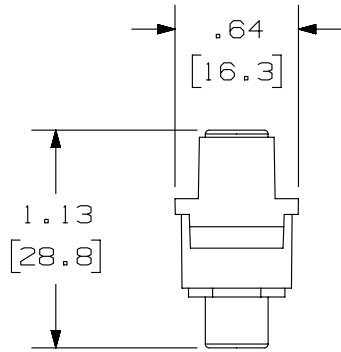

THIS COPY IS PROVIDED ON A RESTRICTED BASIS AND IS NOT TO BE USED IN ANY WAY DETRIMENTAL TO THE INTERESTS OF PANDUIT CORP.

PANDUIT P/N	WEIGHT
NKRTMR**	.25 LB/10 PCS (115.2 g/10 PCS)
NKRTMW**	.25 LB/10 PCS (115.2 g/10 PCS)
NKRTMY**	.25 LB/10 PCS (115.2 g/10 PCS)

NOTES:

- SEE CURRENT CATALOG FOR ADDITIONAL PART NUMBER SUFFIXES TO INDICATE COLOR AND OR PACKAGE QUANTITY.
- SEE CATALOG FOR COMPLETE LIST OF PARTS APPLICABLE FOR USE WITH THIS PART.
- DIMENSIONS IN PARENTHESES ARE IN METRIC.

PART NUMBER		NKRTM***	
TITLE		NETKEY RCA COUPLER MODULE	
		CUSTOMER DRAWING	
ITEM REVISION NAME		M00741AK/00	PANDUIT
DATASET FILE NAME		M00741AK_DC58/00B	
UNLESS OTHERWISE SPECIFIED, DIMENSIONAL TOLERANCES ARE: IN [mm]		MATERIAL:	
.x ± .xx ± .03 [.8]		ABS	
.xxx ± .010 [.3]		DRAWING NUMBER:	
ANGLES ±		00741-58	
THIRD ANGLE PROJECTION		SHT 1 OF 1	
DRAWN BY	DATE	CHK	SCALE
JSP	10-02-01	MJD	NONE
REV	DATE	BY	CHK
1	5-21-14	MDJR	REFR
R	10-02-01	JSP	MJD
APR	DESCRIPTION		ECN
	A. UPDATED TITLE BLOCK.		00741-58
	RELEASED TO PRODUCTION		00741-58