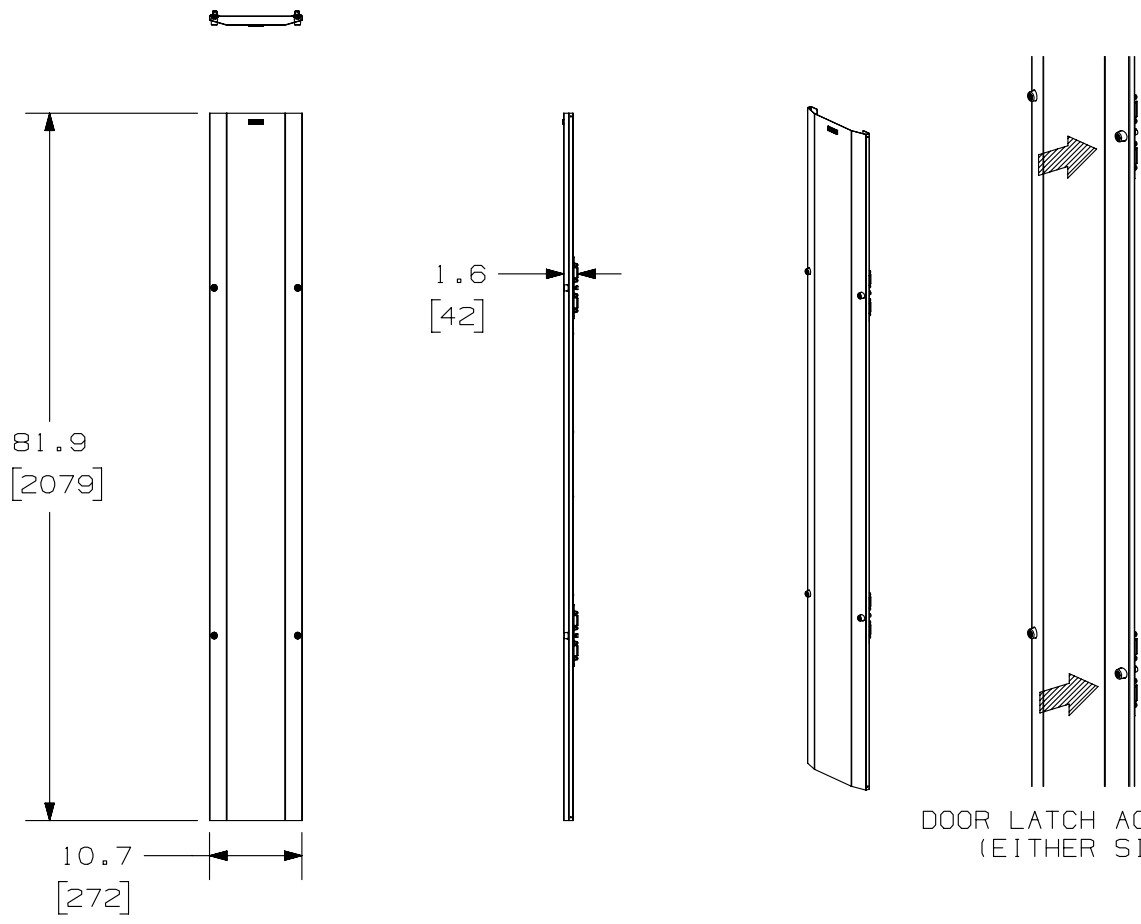

THIS COPY IS PROVIDED ON A RESTRICTED BASIS AND IS NOT TO BE USED IN ANY WAY DETRIMENTAL TO THE INTERESTS OF PANDUIT CORP.

PANDUIT P/N	WEIGHT
NRD10B1	4.7 LBS/ EACH (2.1 kg/ EACH)

NOTES:

- VISIT OUR ON-LINE CATALOG AT WWW.PANDUIT.COM FOR A CURRENT LIST OF PRODUCTS APPLICABLE FOR USE WITH THIS PART.
- DOORS OPEN TO THE LEFT OR THE RIGHT.
- DIMENSIONS IN PARENTHESIS ARE METRIC.
- ALL DIMENSIONS ARE REFERENCE ONLY.
- ALUMINUM WITH BLACK POWDER COAT FINISH.
- COMPONENTS:
1- 10" DOOR

DOOR LATCH ACTIVATION
(EITHER SIDE)

REV	DATE	BY	CHK	APR	DESCRIPTION	ECN
01A	11-25-13	BAME	FGR	CMK	UPDATED VIEWS	V10661ZC-DC
00B	4-23-13	BAME	FGR	CMK	REVISED TITLE BLOCK	V10661ZC-DC
00A	8-20-12	BAME	FGR	CMK	DRAWING RELEASED	V10661ZC-DC

TITLE NETRUNNER HIGH CAPACITY DOOR, 10" WIDE (NRD10B1)		PANDUIT
CUSTOMER DRAWING		
ITEM REVISION NAME	V10661ZC/01	MATERIAL: ALUMINUM
DATASET FILE NAME	V10661ZC-DC/01A	
UNLESS OTHERWISE SPECIFIED, DIMENSIONAL TOLERANCES ARE: IN [mm]		DRAWING NUMBER: V10661ZC-DC
.X ±	.XXX ±	
.XX ±	ANGLES ±	
THIRD ANGLE PROJECTION		
DRAWN BY	DATE	CHK
BAME	8-20-12	FGR
SCALE	NONE	
SHT 1 OF 1		SIZE A