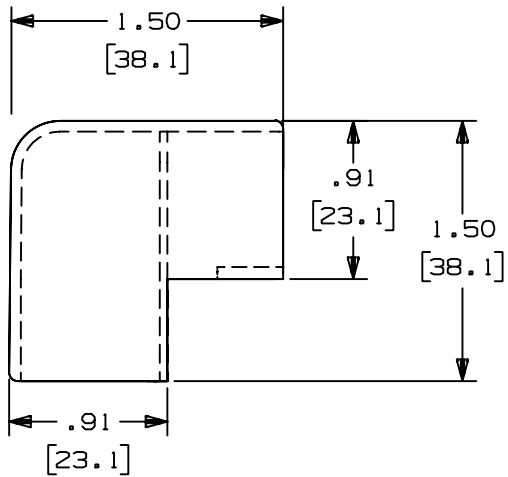

THIS COPY IS PROVIDED ON A RESTRICTED BASIS AND IS NOT TO BE USED IN ANY WAY DETRIMENTAL TO THE INTERESTS OF PANDUIT CORP.

PANDUIT P/N	WEIGHT
OCF10	1.36 LB/ 100PCS. (617g/ 100PCS.)

NOTES:

- SEE CURRENT CATALOG FOR ADDITIONAL PART SUFFIXES TO INDICATE COLOR AND OR PACKAGE QUANTITY.
- DIMENSIONS IN PARENTHESIS ARE IN METRIC.

CAD FILENAME/LAYERS D34116BE\_DC\_OCF10\_02B.PRT

**PANDUIT** CORP. TINLEY PARK, ILLINOIS  
**OUTSIDE CORNER FITTING (OCF10)**  
 CUSTOMER DRAWING

REV	DATE	BY	CHK	DESCRIPTION	ECN	R	CUST	SUP
5	09-06-00	JHNU	HIW	E. REVISED AND REDRAWN	17777	HIW	HIW	
4	10-03-91	DW	CF	D. REV'D NOTE AND REMOVED COLOR FROM DWG	17777	4	WJB/CF	
3	02-28-91	DW	CF	C. REV'D COLORS: OMIT BLACK, BEIGE, LIGHT IVORY, AND LIGHT GREY. ADDED INT. WHITE AND INT. GREY	17777	3	WJB	
2	12-02-87	LDB	WJB	B. ADDED P/N OCF10E1 AND OCF10L1	17777	2	WJB	
1	10-01-84	FEW	HMP	A. REVISED MAT'L	17777	1	AJC	
R	11-04-82	SS	HMP	DRAWING RELEASED	17777	R	JKR	

UNLESS OTHERWISE SPECIFIED, DIMENSIONAL TOLERANCES ARE: (.X) ± (.XXX) ± (.XX) ±.03 (.8) ANGLES ±		UNLESS OTHERWISE SPECIFIED, ALL DIMENSIONS ARE GIVEN IN INCHES, THIRD ANGLE PROJECTION.	
DRAWN BY SARGIS	MAT'L: POLYSTYRENE	SCALE FULL	
DATE 11-04-82		DRAWING NO. SS-17777	DWG SIZE A
CHK'D JVL			