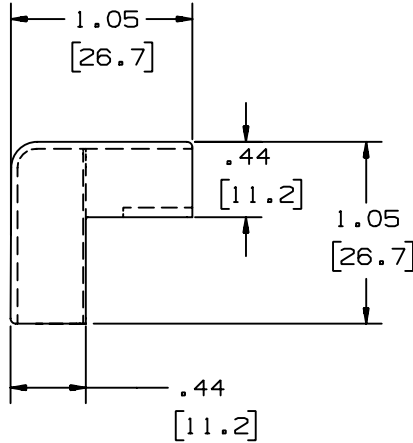

THIS COPY IS PROVIDED ON A RESTRICTED BASIS AND IS NOT TO BE USED IN ANY WAY DETRIMENTAL TO THE INTERESTS OF PANDUIT CORP.

PANDUIT P/N	WEIGHT
OCF3	.41 LB/ 100PCS. 188g/ 100PCS.

NOTES:

1. SEE CURRENT CATALOG FOR ADDITIONAL PART SUFFIXES TO INDICATE COLOR AND OR PACKAGE QUANTITY.
2. DIMENSIONS IN PARENTHESIS ARE IN METRIC.

CAD FILENAME/LAYERS D34019BC_DC_OCF3_00C.PRT

PANDUIT CORP. TINLEY PARK, ILLINOIS
OUTSIDE CORNER FITTING (OCF3)
 CUSTOMER DRAWING

REV	DATE	BY	CHK	DESCRIPTION	ECN	R	CUST	SUP
3	7-3-02	JHNU	RMHI	C. REVISED MATERIAL IN DRAWING TITLE BLOCK.	34019-13	RGRO	RGRO	
2	8-28-00	JHNU	HIW	B. REVISED AND REDRAWN.	34019-13	HIW	HIW	
1	11-24-87	LDS	WJB	A. ADDED PARTS OCF3E1 AND OCF3L1	34019-13	WJB	WJB	
R	6-11-86	RN	WJB	RELEASED TO PRODUCTION	34019-13	WJB	WJB	

UNLESS OTHERWISE SPECIFIED, DIMENSIONAL TOLERANCES ARE: (.X) ± (.XXX) ± (.XX) ±.03(.8) ANGLES ±		UNLESS OTHERWISE SPECIFIED, ALL DIMENSIONS ARE GIVEN IN INCHES, THIRD ANGLE PROJECTION.	
DRAWN BY RN	MAT'L: ABS	SCALE FULL	
DATE 6-4-86		DRAWING NO. 34019-13	DWG SIZE A
CHK'D WJB			