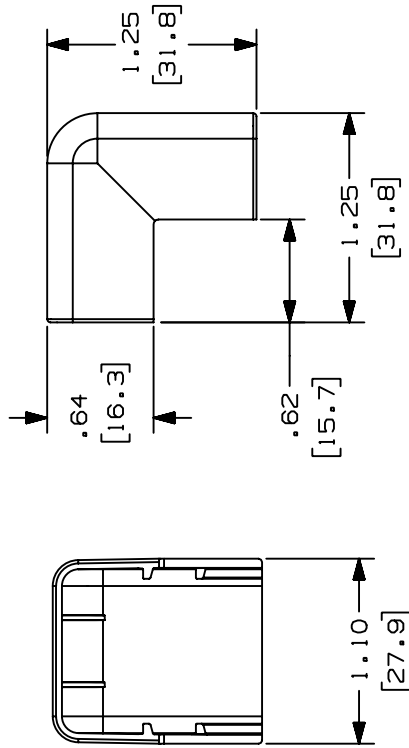

THIS COPY IS PROVIDED ON A RESTRICTED BASIS AND IS NOT TO BE USED IN ANY WAY DETRIMENTAL TO THE INTERESTS OF PANDUIT CORP.

PANDUIT PART NO.	WEIGHT
OCFC5	1.1 LB/100 PCS (505 G/100 PCS)

1. NOTES:
1. SEE CURRENT CATALOG FOR ADDITIONAL PART NUMBER SUFFIXES TO INDICATE COLOR AND OR PACKAGE QUANTITY.
  2. THIS PRODUCT IS INTENDED TO BE USED WITH PANDUIT TYPE LDS AND LDPS RACEWAY.
  3. NOMINAL WALL THICKNESSES;
     COVER = .055 (1.4)
  4. THIS PRODUCT IS FEATURED WITH THE TIA/EIA COMPLIANT BEND RADIUS.
  5. DIMENSIONS IN PARENTHESIS ARE IN METRIC.

CAD FILENAME/LAYERS D35541BQ_LD_OCFC5_C_02.PRT

PANDUIT

CORP. TINLEY PARK, ILLINOIS
OUTSIDE CORNER FITTING COVER
(OCFC5)
CUSTOMER DRAWING

UNLESS OTHERWISE SPECIFIED, DIMENSIONAL TOLERANCES ARE:
(.X) ± (.XXX) ±.015 (.4)
(.XX) ±.03 (.8) ANGLES ±

UNLESS OTHERWISE SPECIFIED, ALL DIMENSIONS ARE GIVEN IN INCHES, THIRD ANGLE PROJECTION.

SCALE NONE

DRAWING NO. 35541-18

DWG SIZE A

DRAWN BY JBA

DATE 09-03-96

CHECKED BY CEF

MAT'L: ABS/PC

ECN CHK CUST SUP

DESCRIPTION

REV DATE BY CHK

2 03-10-04 JHEP RGRO B. REMOVED CD5 FROM NOTE 2

R 09-03-96 JBA CEF RELEASED TO PRODUCTION