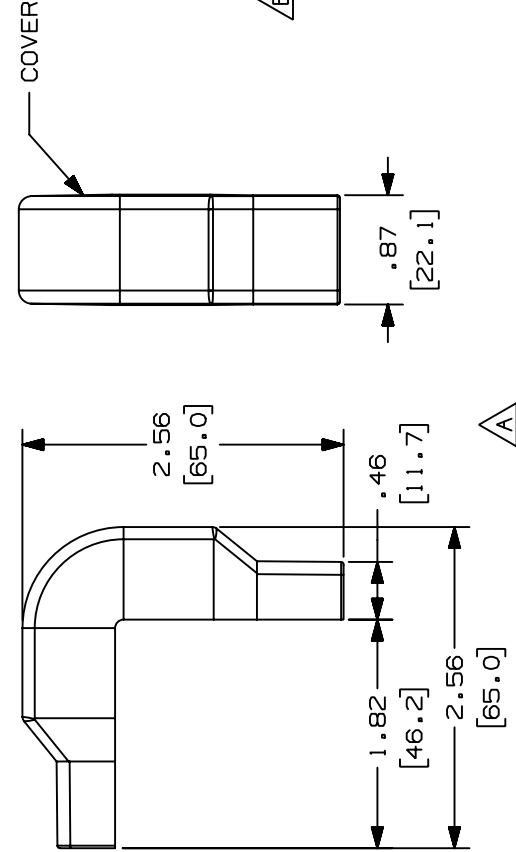

THIS COPY IS PROVIDED ON A RESTRICTED BASIS AND IS NOT TO BE USED IN ANY WAY DETRIMENTAL TO THE INTERESTS OF PANDUIT CORP.

PANDUIT PART NO.	WEIGHT
OCFX3	3.21 LB/100 PCS (1461 g/100 PCS)

NOTES:

- SEE CURRENT CATALOG FOR ADDITIONAL PART NUMBER SUFFIXES TO INDICATE COLOR AND OR PACKAGE QUANTITY.
- THIS PRODUCT IS INTENDED TO BE USED WITH PANDUIT TYPE LD3, LDP3 AND LDS3 RACEWAY.
- NOMINAL WALL THICKNESSES;  
BASE = .055(1.4)  
COVER = .055(1.4)
- THIS PRODUCT IS FEATURED WITH THE TIA/EIA COMPLIANT BEND RADIUS.
- DIMENSIONS IN PARENTHESIS ARE IN METRIC.

# PANDUIT

CORP. TINLEY PARK, ILLINOIS  
OUTSIDE CORNER FITTING BASE AND COVER (OCFX3)  
CUSTOMER DRAWING

UNLESS OTHERWISE SPECIFIED, DIMENSIONAL TOLERANCES ARE: (.X) ± (.XXX) ±.015 (.4) (.XX) ±.03 (.8) ANGLES ±		UNLESS OTHERWISE SPECIFIED, ALL DIMENSIONS ARE GIVEN IN INCHES, THIRD ANGLE PROJECTION.						
03-10-04	JHEP	RGRO	B. REMOVED CD3 FROM NOTE 2					
05-18-99	DW	H1W	A. REVISED TO SHOW 2D VIEWS					
08-09-96	JBA	CEF	RELEASED TO PRODUCTION					
REV	DATE	BY	CHK	DESCRIPTION	ECN	CHK	CUST	SUP
DRAWN BY		JBA		MATERIAL:		ABS/PC		
DATE		08-09-96		SCALE		NONE		
CHECKED BY		CEF		DRAWING NO.		35541-17		
				DWG		A		
				SIZE				