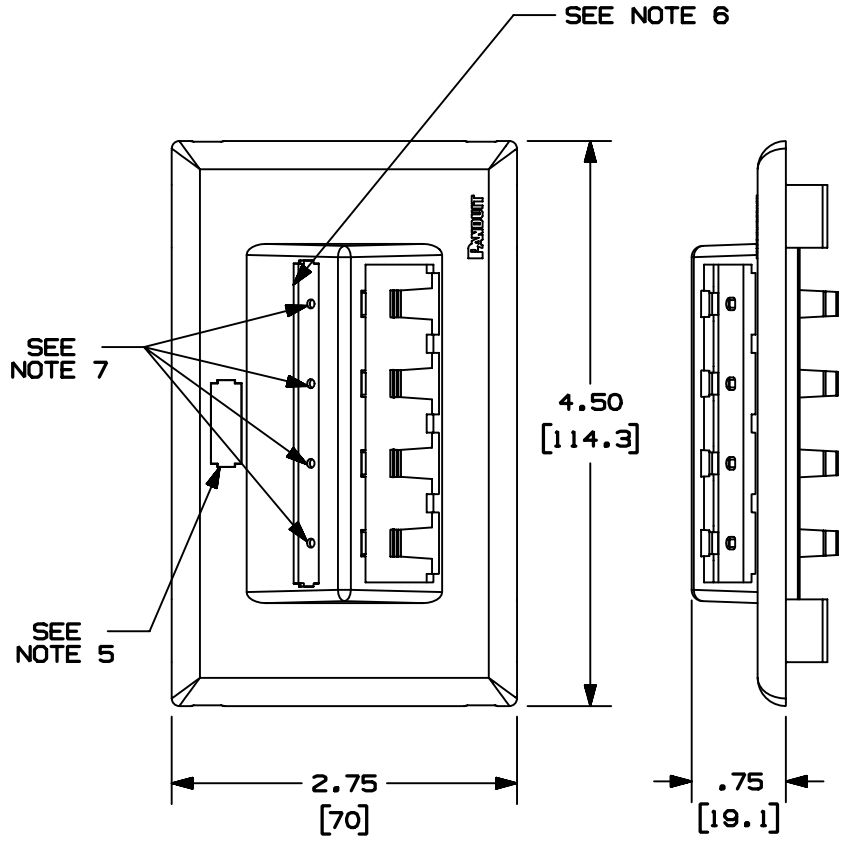

THIS COPY IS PROVIDED ON A RESTRICTED BASIS AND IS NOT TO BE USED IN ANY WAY DETRIMENTAL TO THE INTERESTS OF PANDUIT CORP.

PANDUIT P/N	WEIGHT
UIT70FH4	.07 LB/PC (35 g/PC)
OF70FH4	

NOTES:

1. SEE CURRENT CATALOG FOR ADDITIONAL PART SUFFIXES TO INDICATE COLOR AND OR PACKAGE QUANTITY.
2. THE UIT70FH4 ACCEPTS FOUR (4) MINI-COM MODULES.
3. DIMENSIONS IN PARENTHESIS ARE IN METRIC.
4. THE UIT70FH4 FACEPLATE CAN BE USED WITH PANDUIT SURFACE RACEWAY SYSTEMS AND BOXES THAT ACCEPT 70mm SNAP-ON FACEPLATES (INCLUDES: T-70, TWIN-70, TE70, TG-70, ETC.)
5. POCKET TO BE USED WITH PANDUIT PART NUMBER UILC1**.
6. POCKET TO BE USED WITH PANDUIT PART NUMBER UILC4**.
7. POCKETS TO BE USED WITH PANDUIT PART NUMBER UIC1B**, UIC1P**, OR UIC1D**.
8. THE OF70FH4 CAN BE USED WITH OFFICE FURNITURE DESK MOUNT BOX (OFR20DMB).

CAD FILENAME/LAYERS D38316BA_DC_UIT70FH4_01B.prt

PANDUIT CORP TINLEY PARK, ILLINOIS

ULTIMATE I.D. FOUR MINI-COM MODULE HORIZONTAL SLOPED SNAP-ON FACEPLATE (UIT70FH4 & OF70FH4) CUSTOMER DRAWING

UNLESS OTHERWISE SPECIFIED, DIMENSIONAL TOLERANCES ARE:
 (.X) ± (.XXX) ±
 (.XX) ± .03(.8) ANGLES ±

UNLESS OTHERWISE SPECIFIED, ALL DIMENSIONS ARE GIVEN IN INCHES, THIRD ANGLE PROJECTION.

REV	DATE	BY	CHK	DESCRIPTION	ECN	R	CUST	SUP	GMBH
2	04-23-03	JBN	PM	D. ADDED NOTE 8 C. ADDED PART NUMBER OF70FH4	38316-06	RGRO	RGRO		
1	07-09-02	JHEP	RGRO	B. REVISED NOTE 5 A. REVISED MODEL	38316-06	RGRO			
R	12-06-01	MSO	CEO	RELEASED TO PRODUCTION	38316-06	RGRO			