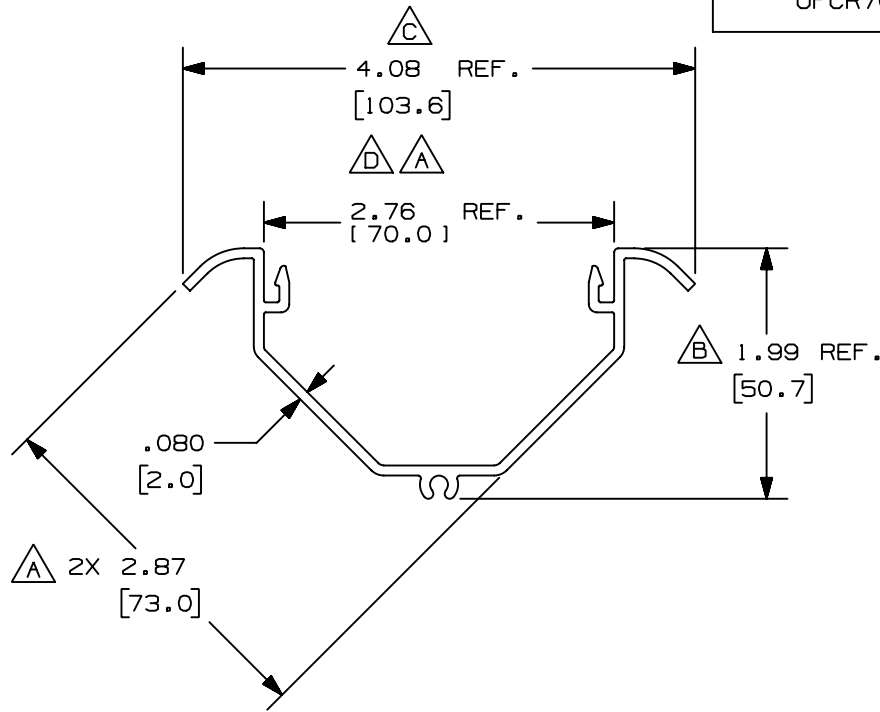

THIS COPY IS PROVIDED ON A RESTRICTED BASIS AND IS NOT TO BE USED IN ANY WAY DETRIMENTAL TO THE INTERESTS OF PANDUIT CORP.

PANDUIT PART NO.	LENGTH	WEIGHT
OFCR70**6	72.00 ±.13 (1828 ±3.3)	.39 lbs / ft (177.8 g / cm)

NOTES:

- **1. SEE CURRENT CATALOG FOR ADDITIONAL PART NUMBER SUFFIXES TO INDICATE COLOR AND/OR PACKAGE QUANTITY.
- 2. DIMENSIONS IN PARENTHESES ARE IN METRIC.

CAD FILENAME/LAYERS D38205D1_DC_OFCR70_06B.PRT

PANDUIT CORP. TINLEY PARK, ILLINOIS
OFFICE FURNITURE
CORNER DROP (OFCR70)
CUSTOMER DRAWING

REV	DATE	BY	CHK	DESCRIPTION	ECN	CHK	CUST	SUP
2	07-21-03	JBN	PM	D. REVISED DIMENSION LOCATION; MADE REFERENCE	38205-20	RGRO	RGRO	
-	-----	---	--	RELEASED TO PRODUCTION	-----	-----	-----	
-	-----	---	--	C. REVISED GEOMETRY AND DIMENSION	-----	-----	-----	
1	04-28-03	JBN	PM	B. REVISED DIMENSION LOCATION A. ADDED DIMENSION 2X 2.87 AND 2.61	38205-20	RGRO	RGRO	
R	03-25-03	JBN	PM	DRAWING RELEASED				

UNLESS OTHERWISE SPECIFIED, DIMENSIONAL TOLERANCES ARE: (.X) ± (.XXX) ± (.XX) ± .03 (.8) ANGLES ±		UNLESS OTHERWISE SPECIFIED, ALL DIMENSIONS ARE GIVEN IN INCHES, THIRD ANGLE PROJECTION.	
DRAWN BY JBN	MAT'L: PVC	SCALE NONE	
DATE 03-25-03		DRAWING NO. 38205-20	DWG A
CHK'D PM			SIZE