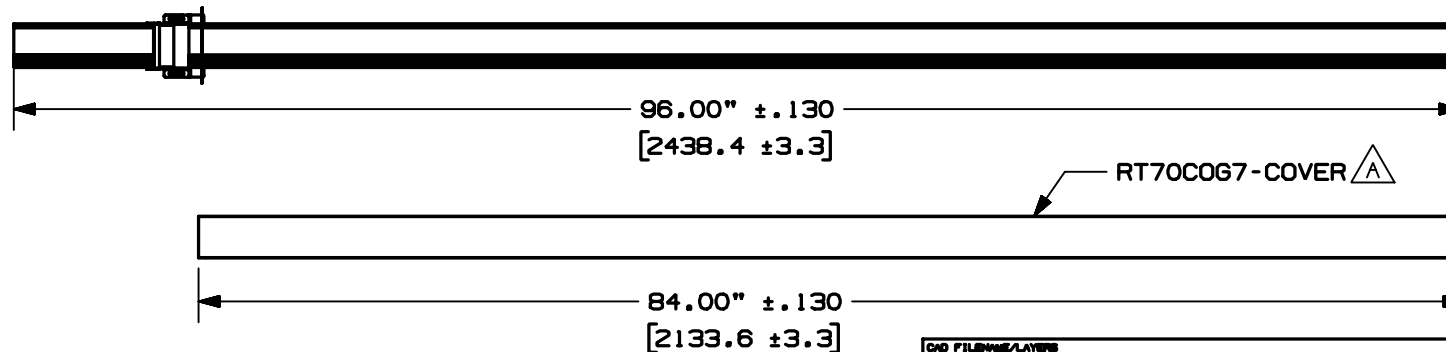

THIS COPY IS PROVIDED ON A RESTRICTED BASIS AND IS NOT TO BE USED IN ANY WAY DETRIMENTAL TO THE INTERESTS OF PANDUIT CORP.

NOTES:

1. SEE CURRENT CATALOG FOR ADDITIONAL PART NUMBER SUFFIXES TO INDICATE COLOR AND/OR PACKAGE QUANTITY.
2. FOLLOWING PARTS INCLUDED IN ACCESSORY KIT:
 TWO (2) RPCPCCWH-WHITE CEILING PLATES
 ONE (1) RW184-INSTALLATION INSTRUCTION SHEET
 TWO (2) ROFBSPA-BRACKET SUPPORT PEM ASSEMBLIES
 ONE (1) RPCPRB-RAMP BRACKET
 ONE (1) RPCPTB-"T" BRACKET
 ONE (1) ROFCSB-SUPPORT BAR
 ONE (1) RT70COG7-COVER
 THREE (3) 36844-18 #10 THUMB SCREWS
 FOUR (4) 37043-05 #10-32 MACHINE SCREWS
3. DIMENSIONS IN PARENTHESIS ARE IN METRIC.
4. ALL DIMENSIONS ARE REFERENCE DIMENSIONS.

PANDUIT PART NO.	WEIGHT
OFR20CP	8.41 lbs / EACH (3814 g / EACH)

CROSS-SECTION OF POLE

CAD FILENAME/LAYER D38586BF_DC_OFR20CP_00C.PRT

PANDUIT CORP. TINLEY PARK, ILLINOIS
 OFFICE FURNITURE
 COMMUNICATION POLE (OFR20CP)
 CUSTOMER DRAWING

UNLESS OTHERWISE SPECIFIED,
 DIMENSIONAL TOLERANCES ARE:
 (.X) ± (.XXX) ±
 (.XX) ± .03 (.8) ANGLES ±

UNLESS OTHERWISE SPECIFIED,
 ALL DIMENSIONS ARE GIVEN
 IN INCHES, THIRD ANGLE PROJECTION.

REV	DATE	BY	CHK	DESCRIPTION	ECN	CHK	CUST	SUP
2	11-20-03	JBN	PM	A. REVISED PART NUMBER: RT70COG7 WAS OFCRC70	38586-05	RGRO	RGRO	
1	04-28-03	JBN	CVV	RELEASED TO PRODUCTION	38586-05	RGRO	RGRO	
R	04-16-03	JBN	CVV	DRAWING RELEASED				