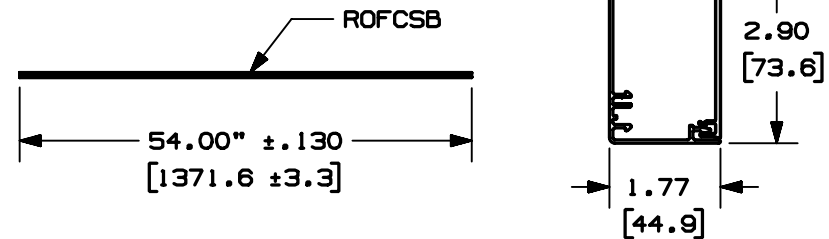

THIS COPY IS PROVIDED ON A RESTRICTED BASIS AND IS NOT TO BE USED IN ANY WAY DETRIMENTAL TO THE INTERESTS OF PANDUIT CORP.

NOTES:

1. SEE CURRENT CATALOG FOR ADDITIONAL PART NUMBER SUFFIXES TO INDICATE COLOR AND/OR PACKAGE QUANTITY.
2. FOLLOWING PARTS INCLUDED IN ACCESSORY KIT:
 TWO (2) RPCPCCWH-WHITE CEILING PLATES
 ONE (1) RW184-INSTALLATION INSTRUCTION SHEET
 TWO (2) ROFBSPA-BRACKET SUPPORT PEM ASSEMBLIES
 ONE (1) RPCPRB-RAMP BRACKET
 ONE (1) RPCPTB-"T" BRACKET
 ONE (1) ROFCSB-SUPPORT BAR
 ONE (1) RT70COG7-COVER
 THREE (3) 36844-18 #10 THUMB SCREWS
 FOUR (4) 37043-05 #10-32 MACHINE SCREWS
3. DIMENSIONS IN PARENTHESIS ARE IN METRIC.
4. ALL DIMENSIONS ARE REFERENCE DIMENSIONS.

PANDUIT PART NO.	WEIGHT
OFR20CP	8.41 lbs / EACH (3814 g / EACH)

CROSS-SECTION OF POLE

CAD FILENAME/LAYER D38586BF_DC_OFR20CP_00C.PRT

PANDUIT CORP. TINLEY PARK, ILLINOIS
 OFFICE FURNITURE
 COMMUNICATION POLE (OFR20CP)
 CUSTOMER DRAWING

UNLESS OTHERWISE SPECIFIED,
 DIMENSIONAL TOLERANCES ARE:
 (.X) ± (.XXX) ±
 (.XX) ± .03 (.8) ANGLES ±

UNLESS OTHERWISE SPECIFIED,
 ALL DIMENSIONS ARE GIVEN
 IN INCHES, THIRD ANGLE PROJECTION.

REV	DATE	BY	CHK	DESCRIPTION	ECN	CHK	CUST	SUP
2	11-20-03	JBN	PM	A. REVISED PART NUMBER: RT70COG7 WAS OFCRC70	38586-05	RGRO	RGRO	
1	04-28-03	JBN	CVV	RELEASED TO PRODUCTION	38586-05	RGRO	RGRO	
R	04-16-03	JBN	CVV	DRAWING RELEASED				