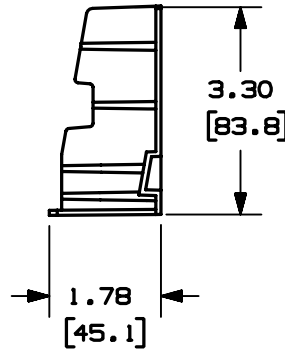

THIS COPY IS PROVIDED ON A RESTRICTED BASIS AND IS NOT TO BE USED IN ANY WAY DETRIMENTAL TO THE INTERESTS OF PANDUIT CORP.

PANDUIT PART NO.	WEIGHT
OFR20DMB	.240 lbs / EACH (108.8 g / EACH)

NOTES:

- SEE CURRENT CATALOG FOR ADDITIONAL PART NUMBER SUFFIXES TO INDICATE COLOR AND/OR PACKAGE QUANTITY.
- DIMENSIONS IN PARENTHESES ARE IN METRIC.

CAD FILENAME/LAYERS D38502BC\_DC\_OFR20DMB\_00B.PRT

**PANDUIT** CORP. TINLEY PARK, ILLINOIS  
OFFICE FURNITURE DESK  
MOUNT BOX (OFR20DMB)  
CUSTOMER DRAWING

UNLESS OTHERWISE SPECIFIED,  
DIMENSIONAL TOLERANCES ARE:  
(.X) ± (.XXX) ±  
(.XX) ± .03 (.8) ANGLES ±

UNLESS OTHERWISE SPECIFIED,  
ALL DIMENSIONS ARE GIVEN  
IN INCHES, THIRD ANGLE PROJECTION.

REV	DATE	BY	CHK	DESCRIPTION	ECN	CHK	CUST	SUP	DRAWN BY	MAT'L S	SCALE	DRAWING NO.	DWG SIZE
1	04-28-03	JBN	RHMI	RELEASED TO PRODUCTION	38502-03	RGRO	RGRO		JBN		NONE		
R	03-20-03	JBN	RMHI	DRAWING RELEASED					DATE 03-20-03	PVC		38502-03	A
									CHK'D RMHI				