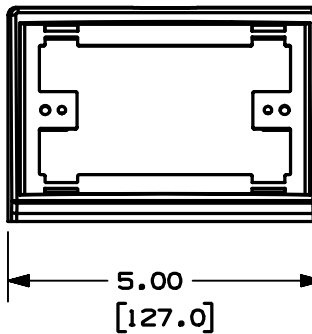

THIS COPY IS PROVIDED ON A RESTRICTED BASIS AND IS NOT TO BE USED IN ANY WAY DETRIMENTAL TO THE INTERESTS OF PANDUIT CORP.

PANDUIT PART NO.	WEIGHT
OFR20DMB	.240 lbs / EACH (108.8 g / EACH)

NOTES:

- SEE CURRENT CATALOG FOR ADDITIONAL PART NUMBER SUFFIXES TO INDICATE COLOR AND/OR PACKAGE QUANTITY.
- DIMENSIONS IN PARENTHESES ARE IN METRIC.

CAD FILENAME/LAYERS D38502BC\_DC\_OFR20DMB\_00B.PRT

**PANDUIT** CORP. TINLEY PARK, ILLINOIS  
OFFICE FURNITURE DESK  
MOUNT BOX (OFR20DMB)  
CUSTOMER DRAWING

UNLESS OTHERWISE SPECIFIED,  
DIMENSIONAL TOLERANCES ARE:  
(.X) ± (.XXX) ±  
(.XX) ± .03 (.8) ANGLES ±

UNLESS OTHERWISE SPECIFIED,  
ALL DIMENSIONS ARE GIVEN  
IN INCHES, THIRD ANGLE PROJECTION.

REV	DATE	BY	CHK	DESCRIPTION	ECN	CHK	CUST	SUP	DRAWN BY	MAT'L S	SCALE	DRAWING NO.	DWG SIZE
1	04-28-03	JBN	RHMI	RELEASED TO PRODUCTION	38502-03	RGRO	RGRO		JBN		NONE		
R	03-20-03	JBN	RMHI	DRAWING RELEASED					DATE 03-20-03	PVC		38502-03	A
									CHK'D RMHI				