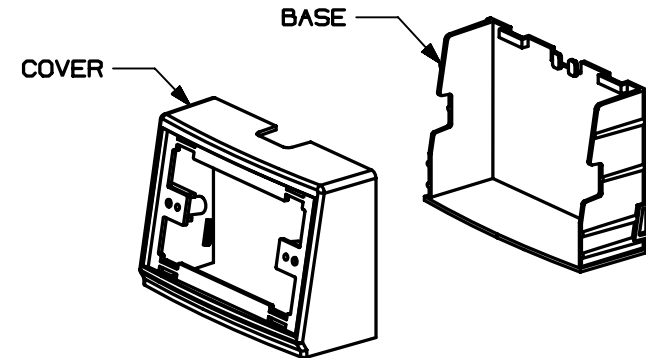

THIS COPY IS PROVIDED ON A RESTRICTED BASIS AND IS NOT TO BE USED IN ANY WAY DETRIMENTAL TO THE INTERESTS OF PANDUIT CORP.

PANDUIT PART NO.	WEIGHT
OFR20DMB	.240 lbs / EACH (108.8 g / EACH)

NOTES:

- SEE CURRENT CATALOG FOR ADDITIONAL PART NUMBER SUFFIXES TO INDICATE COLOR AND/OR PACKAGE QUANTITY.
- DIMENSIONS IN PARENTHESES ARE IN METRIC.

UNLESS OTHERWISE SPECIFIED,  
ALL DIMENSIONS ARE GIVEN  
IN INCHES, THIRD ANGLE PROJECTION.

REV	DATE	BY	CHK	DESCRIPTION	ECN	CHK	CUST	SUP	DRAWN BY	MAT'L S	SCALE	DRAWING NO.	DWG SIZE
1	04-28-03	JBN	RHMI	RELEASED TO PRODUCTION	38502-03	RGRO	RGRO		JBN		NONE		
R	03-20-03	JBN	RMHI	DRAWING RELEASED					DATE 03-20-03	PVC		38502-03	A
									CHK'D RMHI				