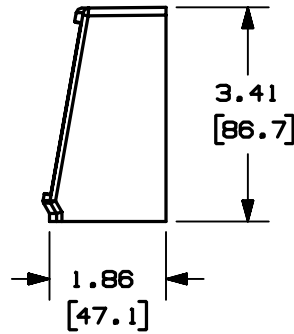

THIS COPY IS PROVIDED ON A RESTRICTED BASIS AND IS NOT TO BE USED IN ANY WAY DETRIMENTAL TO THE INTERESTS OF PANDUIT CORP.

PANDUIT PART NO.	WEIGHT
OFR20DMB	.240 lbs / EACH (108.8 g / EACH)

NOTES:

- SEE CURRENT CATALOG FOR ADDITIONAL PART NUMBER SUFFIXES TO INDICATE COLOR AND/OR PACKAGE QUANTITY.
- DIMENSIONS IN PARENTHESES ARE IN METRIC.

CAD FILENAME/LAYERS D38502BC\_DC\_OFR20DMB\_00B.PRT

**PANDUIT** CORP. TINLEY PARK, ILLINOIS  
OFFICE FURNITURE DESK  
MOUNT BOX (OFR20DMB)  
CUSTOMER DRAWING

UNLESS OTHERWISE SPECIFIED,  
DIMENSIONAL TOLERANCES ARE:  
(.X) ± (.XXX) ±  
(.XX) ± .03 (.8) ANGLES ±

UNLESS OTHERWISE SPECIFIED,  
ALL DIMENSIONS ARE GIVEN  
IN INCHES, THIRD ANGLE PROJECTION.

REV	DATE	BY	CHK	DESCRIPTION	ECN	CHK	CUST	SUP	DRAWN BY	MAT'L S	SCALE	DRAWING NO.	DWG SIZE
1	04-28-03	JBN	RHMI	RELEASED TO PRODUCTION	38502-03	RGRO	RGRO		JBN		NONE		
R	03-20-03	JBN	RMHI	DRAWING RELEASED					DATE 03-20-03	PVC		38502-03	A
									CHK'D RMHI				