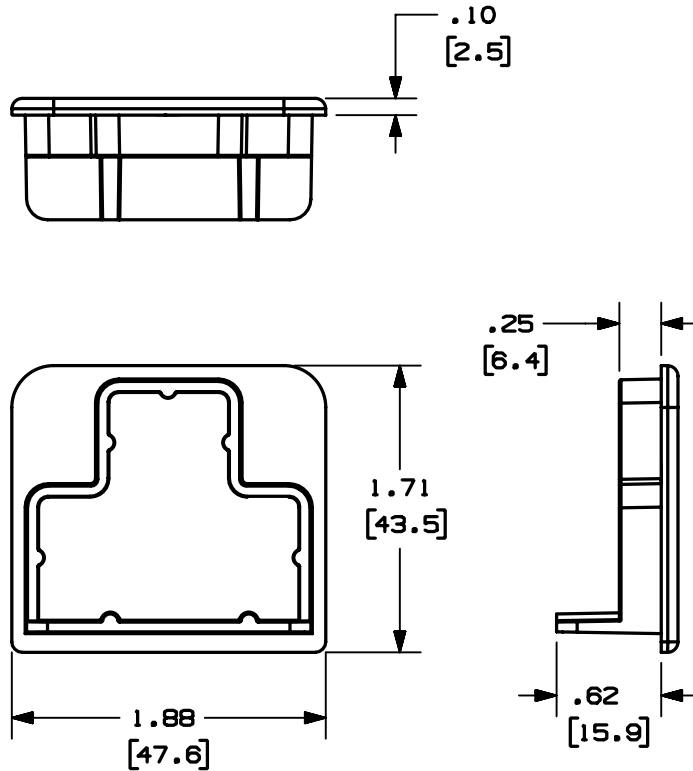

THIS COPY IS PROVIDED ON A RESTRICTED BASIS AND IS NOT TO BE USED IN ANY WAY DETRIMENTAL TO THE INTERESTS OF PANDUIT CORP.

PANDUIT PART NO.	WEIGHT
OFR20EC	.13 lbs / EACH (59.0 g / EACH)

NOTES:

- SEE CURRENT CATALOG FOR ADDITIONAL PART NUMBER SUFFIXES TO INDICATE COLOR AND/OR PACKAGE QUANTITY.
- DIMENSIONS IN PARENTHESES ARE IN METRIC.

CAD FILENAME/LAYERS D38546BB\_DC\_OFR20EC\_01B.PRT

**PANDUIT** CORP. TINLEY PARK, ILLINOIS  
 OFFICE FURNITURE HORIZONTAL  
 RACEWAY END CAP (OFR20EC)  
 CUSTOMER DRAWING

UNLESS OTHERWISE SPECIFIED,  
 DIMENSIONAL TOLERANCES ARE:  
 (.X) ± (.XXX) ±  
 (.XX) ± .03 (.8) ANGLES ±

UNLESS OTHERWISE SPECIFIED,  
 ALL DIMENSIONS ARE GIVEN  
 IN INCHES, THIRD ANGLE PROJECTION.

REV	DATE	BY	CHK	DESCRIPTION	ECN	CHK	CUST	SUP	DRAWN BY	DATE	CHK'D	MAT'L S	SCALE	DRAWING NO.	DWG SIZE
2	04-28-03	JBN	JBN	RELEASED TO PRODUCTION	38546-02	RGRO	RGRO		JBN	08-30-02	JBN	PVC	NONE	38546-02	A
1	03-13-03	JBN	JBN	A. REVISED PART NUMBER: OFR20EC WAS OFR35EC											
R	08-20-02	JBN	JBN	DRAWING RELEASED											