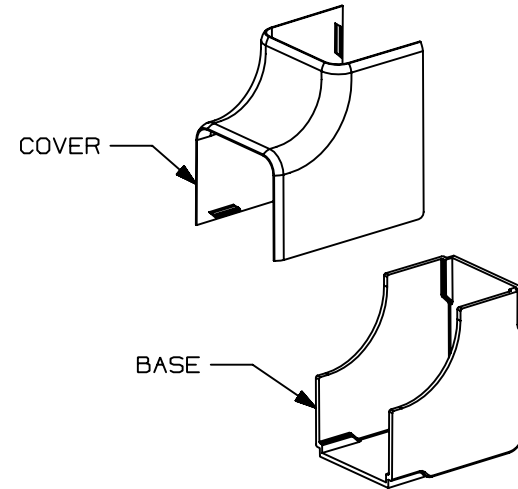

THIS COPY IS PROVIDED ON A RESTRICTED BASIS AND IS NOT TO BE USED IN ANY WAY DETRIMENTAL TO THE INTERESTS OF PANDUIT CORP.

PANDUIT PART NO.	WEIGHT
OFR201C	.15 lbs / EACH (68.0 g / EACH)

NOTES:

1. SEE CURENT CATALOG FOR ADDITIONAL PART NUMBER SUFFIXES TO INDICATE COLOR AND/OR PACKAGE QUANTITY.
2. DIMENSIONS IN PARENTHESES ARE IN METRIC.
3. FITTING PROVIDES 1" MIN. BEND RADIUS.

CAD FILENAME/LAYERS D38498BC\_DC\_OFR201C\_00C.PRT

PANDUIT CORP. TINLEY PARK, ILLINOIS  
OFFICE FURNITURE INSIDE  
CORNER FITTING (OFR201C)  
CUSTOMER DRAWING

UNLESS OTHERWISE SPECIFIED,  
DIMENSIONAL TOLERANCES ARE:  
(.X) ± (.XXX) ±  
(.XX) ± .03 (.8) ANGLES ±

UNLESS OTHERWISE SPECIFIED,  
ALL DIMENSIONS ARE GIVEN  
IN INCHES, THIRD ANGLE PROJECTION.

REV	DATE	BY	CHK	DESCRIPTION	ECN	CHK	CUST	SUP	DRAWN BY	DATE	CHK'D	MAT'L:	SCALE	DRAWING NO.	DWG SIZE
2	7-24-03	JHNU	RPA	A. REMOVED LINE FROM VIEW.	38498-03	RGRC	RGRC		JBN	03-13-03	RPA	PVC	NONE	38498-03	A
1	04-28-03	JBN	RPA	RELEASED TO PRODUCTION	38498-03	RGRC	RGRC		JBN	03-13-03	RPA	PVC	NONE	38498-03	A
R	03-13-03	JBN	RPA	DRAWING RELEASED					JBN	03-13-03	RPA	PVC	NONE	38498-03	A