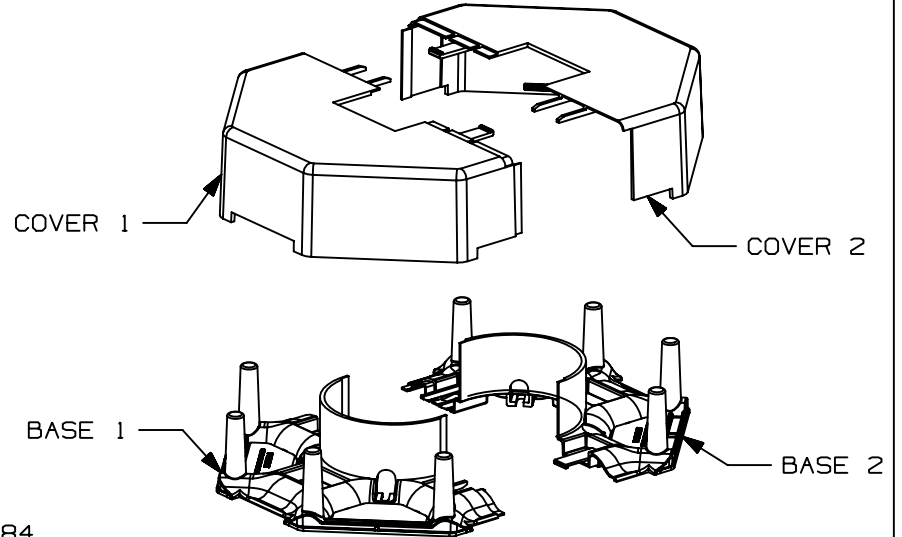

THIS COPY IS PROVIDED ON A RESTRICTED BASIS AND IS NOT TO BE USED IN ANY WAY DETRIMENTAL TO THE INTERESTS OF PANDUIT CORP.

PANDUIT PART NO.	WEIGHT
OFR200FCR70**4P	.90 lbs/EACH (408.3 g/EACH)

NOTES:

1. SEE CURRENT CATALOG FOR ADDITIONAL PART NUMBER SUFFIXES TO INDICATE COLOR AND/OR PACKAGE QUANTITY.
2. DIMENSIONS IN PARENTHESIS ARE IN METRIC.
3. BYPASS AREA OPENING SIZED TO ACCEPT UP TO 2 1/4" X 2 1/4" POWER POLE.

CAD FILENAME/LAYERS D38725BM_DC_OFR200FCR704P_00B.PRT

PANDUIT CORP. TINLEY PARK, ILLINOIS
OFFICE FURNITURE 4 POSITION DROP BOX
POWER POLE BYPASS FITTING (OFR200FCR704P)
CUSTOMER DRAWING

UNLESS OTHERWISE SPECIFIED,
DIMENSIONAL TOLERANCES ARE:
(.X) ± (.XXX) ±
(.XX) ±.03 (.8) ANGLES ±

UNLESS OTHERWISE SPECIFIED,
ALL DIMENSIONS ARE GIVEN
IN INCHES, THIRD ANGLE PROJECTION.

REV	DATE	BY	CHK	DESCRIPTION	ECN	CHK	CUST	SUP
1	05-16-05	JHEP	RMHI	B. ADDED PART WEIGHT A. ADDED NOTE 3	38725-09	RGRO	RGRO	
R	07-06-04	JBN	RMHI	DRAWING RELEASED				
				RELEASED TO PRODUCTION				
				D. RELOCATED DIMENSION C. ADDED DIMENSION				