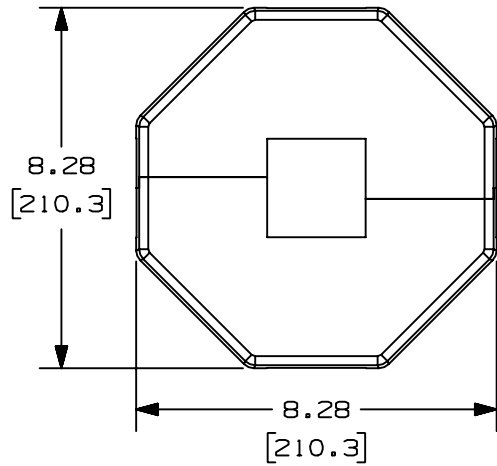

THIS COPY IS PROVIDED ON A RESTRICTED BASIS AND IS NOT TO BE USED IN ANY WAY DETRIMENTAL TO THE INTERESTS OF PANDUIT CORP.

PANDUIT PART NO.	WEIGHT
OFR200FCR70**4P	.90 lbs/EACH (408.3 g/EACH)

NOTES:

1. SEE CURRENT CATALOG FOR ADDITIONAL PART NUMBER SUFFIXES TO INDICATE COLOR AND/OR PACKAGE QUANTITY.
2. DIMENSIONS IN PARENTHESIS ARE IN METRIC.
3. BYPASS AREA OPENING SIZED TO ACCEPT UP TO 2 1/4" X 2 1/4" POWER POLE.

CAD FILENAME/LAYERS D38725BM_DC_OFR200FCR704P_00B.PRT

PANDUIT CORP. TINLEY PARK, ILLINOIS
OFFICE FURNITURE 4 POSITION DROP BOX
POWER POLE BYPASS FITTING (OFR200FCR704P)
CUSTOMER DRAWING

UNLESS OTHERWISE SPECIFIED,
DIMENSIONAL TOLERANCES ARE:
(.X) ± (.XXX) ±
(.XX) ±.03 (.8) ANGLES ±

UNLESS OTHERWISE SPECIFIED,
ALL DIMENSIONS ARE GIVEN
IN INCHES, THIRD ANGLE PROJECTION.

REV	DATE	BY	CHK	DESCRIPTION	ECN	CHK	CUST	SUP
1	05-16-05	JHEP	RMHI	B. ADDED PART WEIGHT A. ADDED NOTE 3	38725-09	RGRO	RGRO	
R	07-06-04	JBN	RMHI	DRAWING RELEASED				
				RELEASED TO PRODUCTION				
				D. RELOCATED DIMENSION C. ADDED DIMENSION				