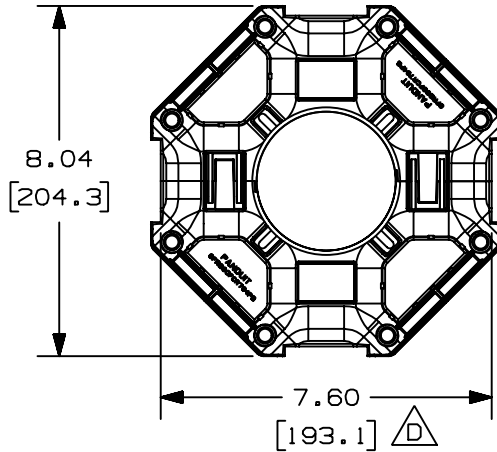

THIS COPY IS PROVIDED ON A RESTRICTED BASIS AND IS NOT TO BE USED IN ANY WAY DETRIMENTAL TO THE INTERESTS OF PANDUIT CORP.

PANDUIT PART NO.	WEIGHT
OFR200FCR70**4P	.90 lbs/EACH (408.3 g/EACH)

NOTES:

1. SEE CURRENT CATALOG FOR ADDITIONAL PART NUMBER SUFFIXES TO INDICATE COLOR AND/OR PACKAGE QUANTITY.
2. DIMENSIONS IN PARENTHESIS ARE IN METRIC.
3. BYPASS AREA OPENING SIZED TO ACCEPT UP TO 2 1/4" X 2 1/4" POWER POLE.

CAD FILENAME/LAYERS D38725BM_DC_OFR200FCR704P_00B.PRT

PANDUIT CORP. TINLEY PARK, ILLINOIS
OFFICE FURNITURE 4 POSITION DROP BOX
POWER POLE BYPASS FITTING (OFR200FCR704P)
CUSTOMER DRAWING

UNLESS OTHERWISE SPECIFIED,
DIMENSIONAL TOLERANCES ARE:
(.X) ± (.XXX) ±
(.XX) ±.03 (.8) ANGLES ±

UNLESS OTHERWISE SPECIFIED,
ALL DIMENSIONS ARE GIVEN
IN INCHES, THIRD ANGLE PROJECTION.

REV	DATE	BY	CHK	DESCRIPTION	ECN	CHK	CUST	SUP
1	05-16-05	JHEP	RMHI	B. ADDED PART WEIGHT A. ADDED NOTE 3	38725-09	RGRO	RGRO	
R	07-06-04	JBN	RMHI	DRAWING RELEASED				
				RELEASED TO PRODUCTION				
				D. RELOCATED DIMENSION C. ADDED DIMENSION				