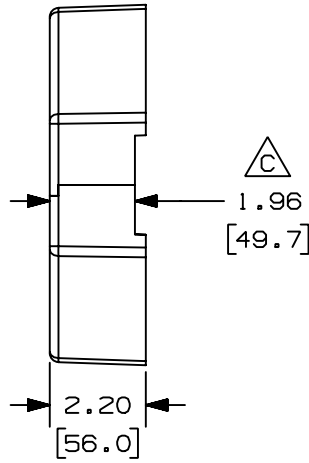

THIS COPY IS PROVIDED ON A RESTRICTED BASIS AND IS NOT TO BE USED IN ANY WAY DETRIMENTAL TO THE INTERESTS OF PANDUIT CORP.

PANDUIT PART NO.	WEIGHT
OFR200FCR70**4P	.90 lbs/EACH (408.3 g/EACH)

NOTES:

1. SEE CURRENT CATALOG FOR ADDITIONAL PART NUMBER SUFFIXES TO INDICATE COLOR AND/OR PACKAGE QUANTITY.
2. DIMENSIONS IN PARENTHESIS ARE IN METRIC.
3. BYPASS AREA OPENING SIZED TO ACCEPT UP TO 2 1/4" X 2 1/4" POWER POLE.

CAD FILENAME/LAYERS D38725BM_DC_OFR200FCR704P_00B.PRT

PANDUIT CORP. TINLEY PARK, ILLINOIS
OFFICE FURNITURE 4 POSITION DROP BOX
POWER POLE BYPASS FITTING (OFR200FCR704P)
CUSTOMER DRAWING

UNLESS OTHERWISE SPECIFIED,
DIMENSIONAL TOLERANCES ARE:
(.X) ± (.XXX) ±
(.XX) ±.03 (.8) ANGLES ±

UNLESS OTHERWISE SPECIFIED,
ALL DIMENSIONS ARE GIVEN
IN INCHES, THIRD ANGLE PROJECTION.

REV	DATE	BY	CHK	DESCRIPTION	ECN	CHK	CUST	SUP
1	05-16-05	JHEP	RMHI	B. ADDED PART WEIGHT A. ADDED NOTE 3	38725-09	RGRO	RGRO	
R	07-06-04	JBN	RMHI	DRAWING RELEASED				
				RELEASED TO PRODUCTION				
				D. RELOCATED DIMENSION C. ADDED DIMENSION				

DRAWN BY JBN	MATERIAL: PVC	SCALE NONE
DATE 07-06-04		DRAWING NO. 38725-09
CHK'D RMHI		DWG SIZE A

X-ON Electronics

Largest Supplier of Electrical and Electronic Components

Click to view similar products for [Wire Ducting & Raceways](#) category: