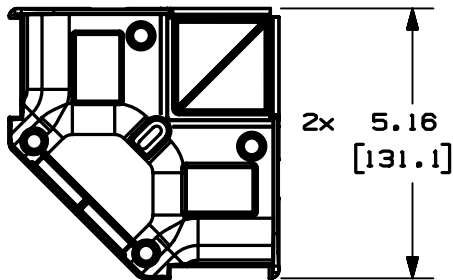

THIS COPY IS PROVIDED ON A RESTRICTED BASIS AND IS NOT TO BE USED IN ANY WAY DETRIMENTAL TO THE INTERESTS OF PANDUIT CORP.

PANDUIT PART NO.	WEIGHT
OFR200FCR70**1	.45 lbs / EACH (205.6 g / EACH)

NOTES:

- SEE CURRENT CATALOG FOR ADDITIONAL PART NUMBER SUFFIXES TO INDICATE COLOR AND/OR PACKAGE QUANTITY.
- DIMENSIONS IN PARENTHESES ARE IN METRIC.

CAD FILENAME/LAYERS D38205DT\_DC\_OFR200FCR701\_00B.PRT

**PANDUIT** CORP. TINLEY PARK, ILLINOIS  
OFFICE FURNITURE 1 POSITION  
DROP BOX FITTING (OFR200FCR701)  
CUSTOMER DRAWING

UNLESS OTHERWISE SPECIFIED,  
DIMENSIONAL TOLERANCES ARE:  
(.X) ± (.XXX) ±  
(.XX) ± .03 (.8) ANGLES ±

UNLESS OTHERWISE SPECIFIED,  
ALL DIMENSIONS ARE GIVEN  
IN INCHES, THIRD ANGLE PROJECTION.

REV	DATE	BY	CHK	DESCRIPTION	ECN	CHK	CUST	SUP	DRAWN BY	MAT'L S	SCALE	DRAWING NO.	DWG SIZE	
1	04-28-03	JBN	CVV	RELEASED TO PRODUCTION	38205-16	RGRO	RGRO		JBN	PVC	NONE	38205-16	A	
R	03-24-03	JBN	CVV	DRAWING RELEASED					DATE 03-24-03					
									CHK'D CVV					