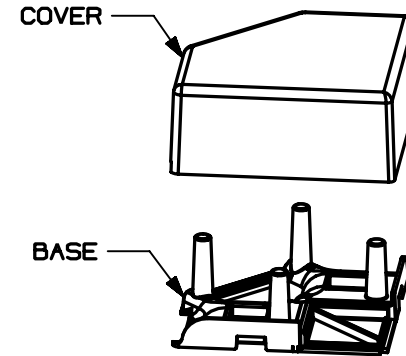

THIS COPY IS PROVIDED ON A RESTRICTED BASIS AND IS NOT TO BE USED IN ANY WAY DETRIMENTAL TO THE INTERESTS OF PANDUIT CORP.

PANDUIT PART NO.	WEIGHT
OFR200FCR70**1	.45 lbs / EACH (205.6 g / EACH)

NOTES:

- SEE CURRENT CATALOG FOR ADDITIONAL PART NUMBER SUFFIXES TO INDICATE COLOR AND/OR PACKAGE QUANTITY.
- DIMENSIONS IN PARENTHESES ARE IN METRIC.

CAD FILENAME/LAYERS D38205DT\_DC\_OFR200FCR701\_00B.PRT

**PANDUIT** CORP. TINLEY PARK, ILLINOIS  
OFFICE FURNITURE 1 POSITION  
DROP BOX FITTING (OFR200FCR701)  
CUSTOMER DRAWING

UNLESS OTHERWISE SPECIFIED,  
DIMENSIONAL TOLERANCES ARE:  
(.X) ± (.XXX) ±  
(.XX) ± .03 (.8) ANGLES ±

UNLESS OTHERWISE SPECIFIED,  
ALL DIMENSIONS ARE GIVEN  
IN INCHES, THIRD ANGLE PROJECTION.

REV	DATE	BY	CHK	DESCRIPTION	ECN	CHK	CUST	SUP	DRAWN BY	MAT'L S	SCALE	DRAWING NO.	DWG SIZE	
1	04-28-03	JBN	CVV	RELEASED TO PRODUCTION	38205-16	RGRO	RGRO		JBN	PVC	NONE	38205-16	A	
R	03-24-03	JBN	CVV	DRAWING RELEASED					DATE 03-24-03					
									CHK'D CVV					