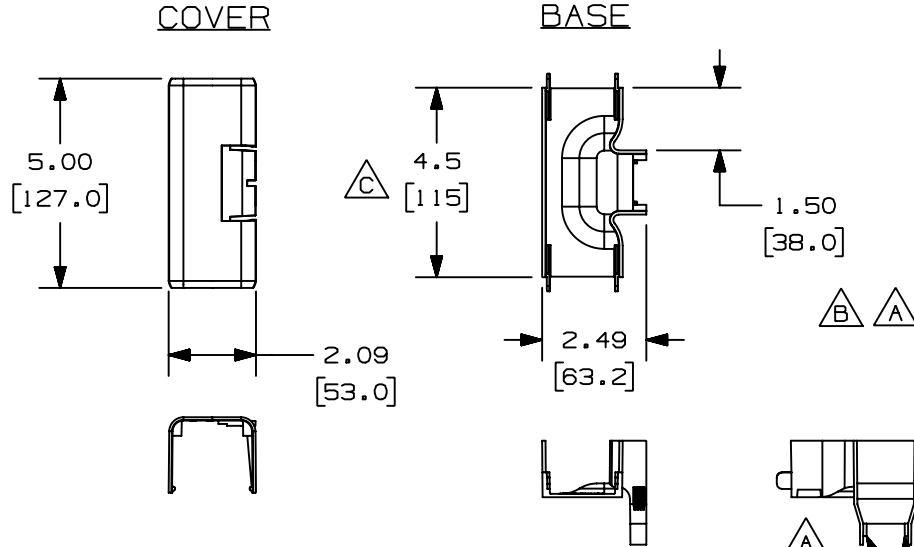

THIS COPY IS PROVIDED ON A RESTRICTED BASIS AND IS NOT TO BE USED IN ANY WAY DETRIMENTAL TO THE INTERESTS OF PANDUIT CORP.

PANDUIT PART NO.	WEIGHT
OFR2050	.235 lbs (106.6 g)

- NOTES:
- SEE CURRENT CATALOG FOR ADDITIONAL PART NUMBER SUFFIXES TO INDICATE COLOR AND/OR PACKAGE QUANTITY.
 - DIMENSIONS IN PARENTHESES ARE IN METRIC.
 - TAB STOPS ARE USED TO POSITION VERTICAL RACEWAY (OFVR5).

UNLESS OTHERWISE SPECIFIED, DIMENSIONAL TOLERANCES ARE: (.X) ± (.XXX) ± (.XX) ± .03 (.8) ANGLES ±		UNLESS OTHERWISE SPECIFIED, ALL DIMENSIONS ARE GIVEN IN INCHES, THIRD ANGLE PROJECTION.	
DRAWN BY JBN	DATE 03-20-03	MAT'L: PVC	SCALE NONE
CHK'D RMHI		DRAWING NO. 38500-04	DWG A SIZE