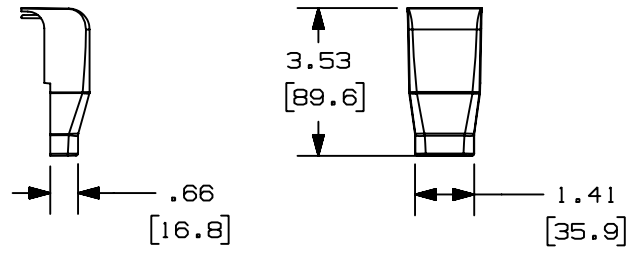

CAD FILENAME/LAYERS D38500BD_DC_OFR2050_00E.PRT

PANDUIT CORP. TINLEY PARK, ILLINOIS
OFFICE FURNITURE
SPILL-OVER FITTING (OFR2050)
CUSTOMER DRAWING

REV	DATE	BY	CHK	DESCRIPTION	ECN	CHK	CUST	SUP
4	02-16-05	JHEP	RMHI	C. REVISED DIMENSION	38500-04	RGR0	RGR0	
3	02-08-05	JBN	RMHI	B. REVISED NOTE 3	38500-04	RGR0	RGR0	
2	07-15-03	JHEP	RMHI	A. ADDED VIEW AND CORRESPONDING NOTE	38500-04	RGR0	RGR0	
1	04-28-03	JBN	RMHI	RELEASED TO PRODUCTION	38500-04	RGR0	RGR0	
R	03-20-03	JBN	RMHI	DRAWING RELEASED				

UNLESS OTHERWISE SPECIFIED, DIMENSIONAL TOLERANCES ARE: (.X) ± (.XXX) ± (.XX) ± .03 (.8) ANGLES ±		UNLESS OTHERWISE SPECIFIED, ALL DIMENSIONS ARE GIVEN IN INCHES, THIRD ANGLE PROJECTION.	
DRAWN BY JBN	DATE 03-20-03	MAT'L: PVC	SCALE NONE
CHK'D RMHI		DRAWING NO. 38500-04	DWG A SIZE