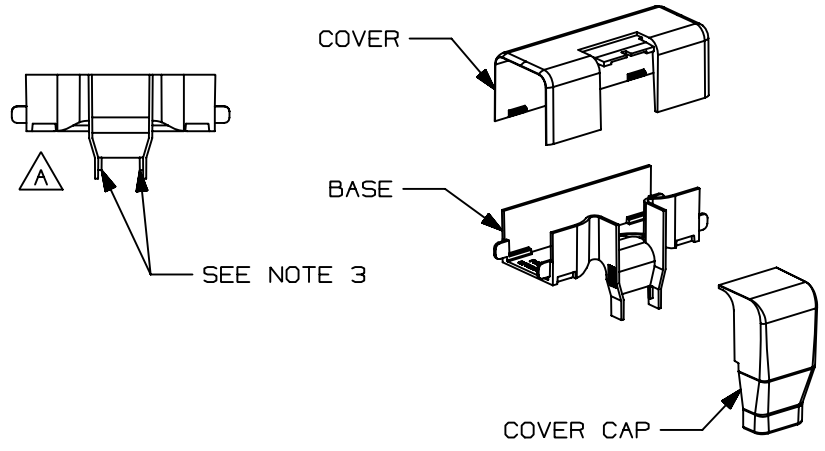

CAD FILENAME/LAYERS D38500BD_DC_OFR2050_00E.PRT

PANDUIT CORP. TINLEY PARK, ILLINOIS
OFFICE FURNITURE
SPILL-OVER FITTING (OFR2050)
CUSTOMER DRAWING

REV	DATE	BY	CHK	DESCRIPTION	ECN	CHK	CUST	SUP
4	02-16-05	JHEP	RMHI	C. REVISED DIMENSION	38500-04	RGR0	RGR0	
3	02-08-05	JBN	RMHI	B. REVISED NOTE 3	38500-04	RGR0	RGR0	
2	07-15-03	JHEP	RMHI	A. ADDED VIEW AND CORRESPONDING NOTE	38500-04	RGR0	RGR0	
1	04-28-03	JBN	RMHI	RELEASED TO PRODUCTION	38500-04	RGR0	RGR0	
R	03-20-03	JBN	RMHI	DRAWING RELEASED				

UNLESS OTHERWISE SPECIFIED, DIMENSIONAL TOLERANCES ARE: (.X) ± (.XXX) ± (.XX) ± .03 (.8) ANGLES ±		UNLESS OTHERWISE SPECIFIED, ALL DIMENSIONS ARE GIVEN IN INCHES, THIRD ANGLE PROJECTION.	
DRAWN BY JBN	DATE 03-20-03	MAT'L: PVC	SCALE NONE
CHK'D RMHI		DRAWING NO. 38500-04	DWG A SIZE