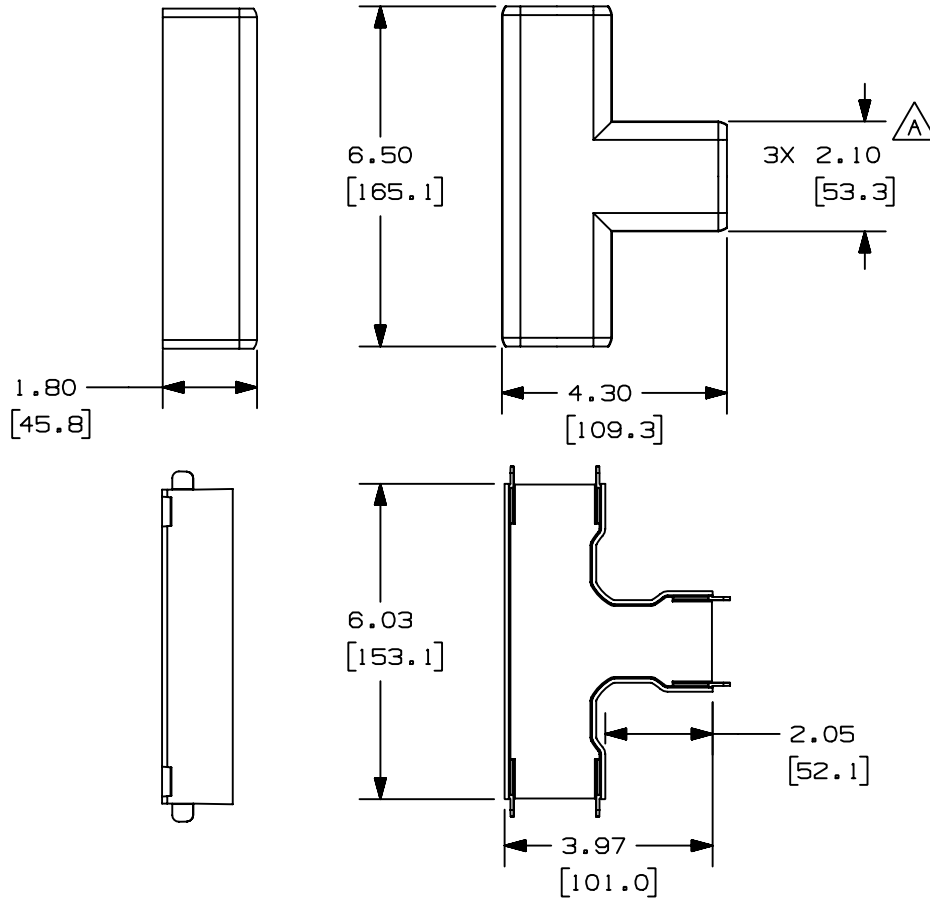

THIS COPY IS PROVIDED ON A RESTRICTED BASIS AND IS NOT TO BE USED IN ANY WAY DETRIMENTAL TO THE INTERESTS OF PANDUIT CORP.

PANDUIT PART NO.	WEIGHT
OFR20T	.29 lbs / EACH (131.5 g / EACH)

NOTES:

- SEE CURRENT CATALOG FOR ADDITIONAL PART NUMBER SUFFIXES TO INDICATE COLOR AND/OR PACKAGE QUANTITY.
- DIMENSIONS IN PARENTHESES ARE IN METRIC.
- FITTING PROVIDES 1" MIN. BEND RADIUS.

CAD FILENAME/LAYERS D38509BH\_DC\_OFR20T\_00C.PRT

PANDUIT CORP. TINLEY PARK, ILLINOIS  
OFFICE FURNITURE  
TEE FITTING (OFR20T)  
CUSTOMER DRAWING

UNLESS OTHERWISE SPECIFIED,  
DIMENSIONAL TOLERANCES ARE:  
(.X) ± (.XXX) ±  
(.XX) ± .03 (.8) ANGLES ±

UNLESS OTHERWISE SPECIFIED,  
ALL DIMENSIONS ARE GIVEN  
IN INCHES, THIRD ANGLE PROJECTION.

REV	DATE	BY	CHK	DESCRIPTION	ECN	CHK	CUST	SUP	DRAWN BY	MAT'L:	SCALE	DRAWING NO.	DWG SIZE
2	9-22-03	JHN	RPA	A. REVISED DIMENSION: 3X WAS 2X.	38509-08	RGRO	RGRO		JBN	PVC	NONE	38509-08	A
1	04-25-03	JBN	RPA	RELEASED TO PRODUCTION	38509-08	RGRO	RGRO		JBN				
R	03-13-03	JBN	RPA	DRAWING RELEASED					JBN				
									RPA				