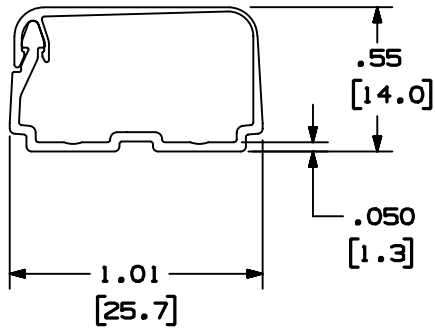

THIS COPY IS PROVIDED ON A RESTRICTED BASIS AND IS NOT TO BE USED IN ANY WAY DETRIMENTAL TO THE INTERESTS OF PANDUIT CORP.

OFVR5 OPEN POSITION

OFVR5 CLOSED POSITION

PANDUIT PART NO.	LENGTH	WEIGHT
OFVR5**6	72.00 ±.18 (1828.8 ±4.6)	.076 LB/FT [.11 g/mm]

NOTES:

1. SEE CURRENT CATALOG FOR ADDITIONAL PART NUMBER SUFFIXES TO INDICATE COLORS AND OR PACKAGE QUANTITY.
2. DIMENSIONS IN PARENTHESIS ARE IN METRIC.
3. THE OFVR5 TO BE USED WITH PANDUIT OFFICE FURNITURE RACEWAY.

CAD FILENAME/LAYERS D38205EA_DC_OFVR5_00A.PRT

PANDUIT CORP. TINLEY PARK, ILLINOIS
OFFICE FURNITURE VERTICAL RACEWAY (OFVR5)
 CUSTOMER DRAWING

UNLESS OTHERWISE SPECIFIED, DIMENSIONAL TOLERANCES ARE:
 (.X) ± (.XXX) ±.010 [.4]
 (.XX) ±.03 [.8] ANGLES ±

UNLESS OTHERWISE SPECIFIED, ALL DIMENSIONS ARE GIVEN IN INCHES, THIRD ANGLE PROJECTION.

DRAWN BY JBN	MAT'L: PVC	SCALE NONE
DATE 05-29-03		DRAWING NO. 38205-28
CHECKED BY CVV		DWG SIZE A

REV	DATE	BY	CHK	DESCRIPTION	ECN	CHK	CUST	SUP
R	05-29-03	JBN	CVV	RELEASED TO PRODUCTION	38205-28	RGRO	RGRO	