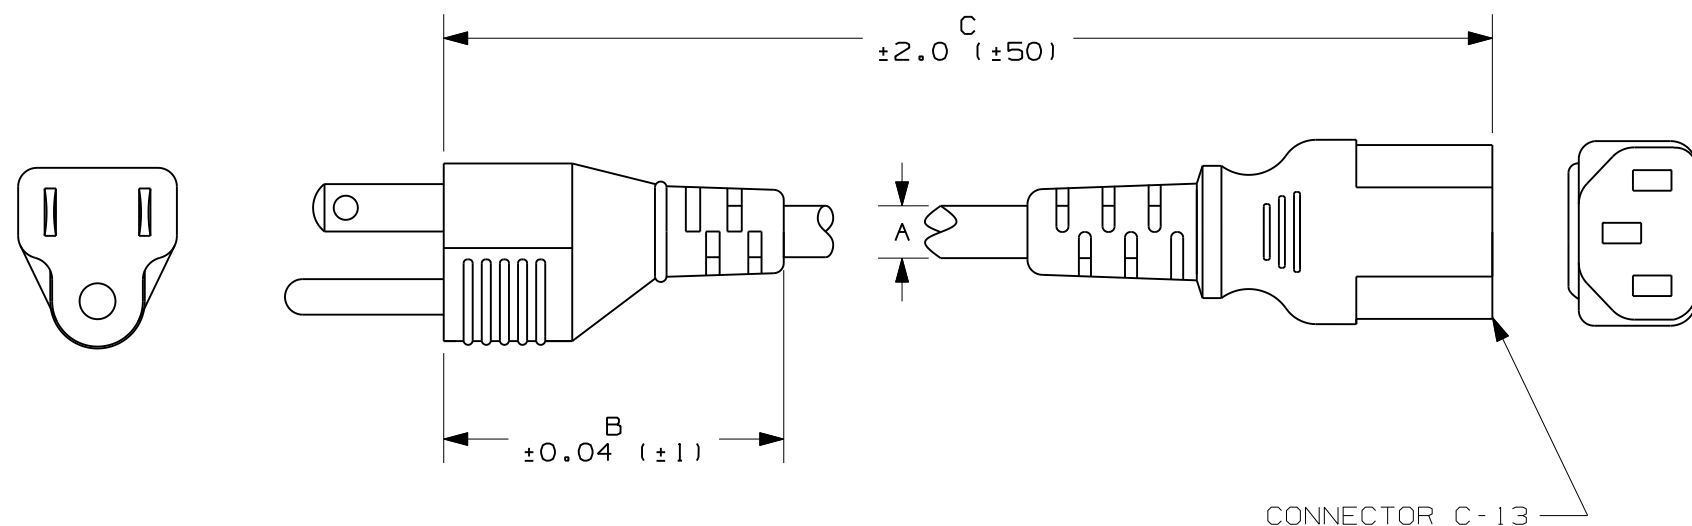

THIS COPY IS PROVIDED ON A RESTRICTED BASIS AND IS NOT TO BE USED IN ANY WAY DETRIMENTAL TO THE INTERESTS OF PANDUIT CORP.

PART #	COLOR	A (REF) IN (mm)	B IN (mm)	C IN (mm)	APPROXIMATE WEIGHT LBS. (g)
P515C13BL1.5	BLACK	0.25 (6.3)	1.77 (45.0)	18 (460)	0.18 (82)
P515C13BL3				37 (950)	0.24 (111)
P515C13BL6				72 (1830)	0.36 (165)
P515C13GY3	GRAY			37 (950)	0.24 (111)
P515C13GY6				72 (1830)	0.36 (165)

NOTES:

- SEE www.panduit.com FOR PART NUMBER SUFFIX DESIGNATION FOR PACKAGE SIZE.
- RATING: 10A/125V AC.
- CORD ASSEMBLY HAS THESE APPROVALS: UL, CSA OR cUL.
- PRODUCT IS RoHS COMPLIANT.

REV	DATE	BY	CHK	DESCRIPTION	ECN	R	CUST	SUP	QC
O1A	7-19-12	DBLA	DJW	INITIAL DRAWING RELEASE	GAENC00093	OO	KLN		

CAD FILENAME/LAYERS		11K026BC_DC/01A	
<h1>PANDUIT</h1> CORP TINLEY PARK, ILLINOIS			
CUSTOMER DRAWING NEMA 5-15P TO IEC60320-C13 POWER CORD			
UNLESS OTHERWISE SPECIFIED, DIMENSIONAL TOLERANCES ARE: (.X) \pm .1 (.XXX) \pm .005 (.XX) \pm .01 ANGLES \pm 5°		UNLESS OTHERWISE SPECIFIED, ALL DIMENSIONS ARE GIVEN IN INCHES, THIRD ANGLE PROJECTION	
DRAWN BY RVU	MAT'L: SEE NOTES	SCALE 1 : 1	
DATE 5/22/12	CHK'D KLN	DRAWING NO. 11K026BC-DC	DWG B SIZE