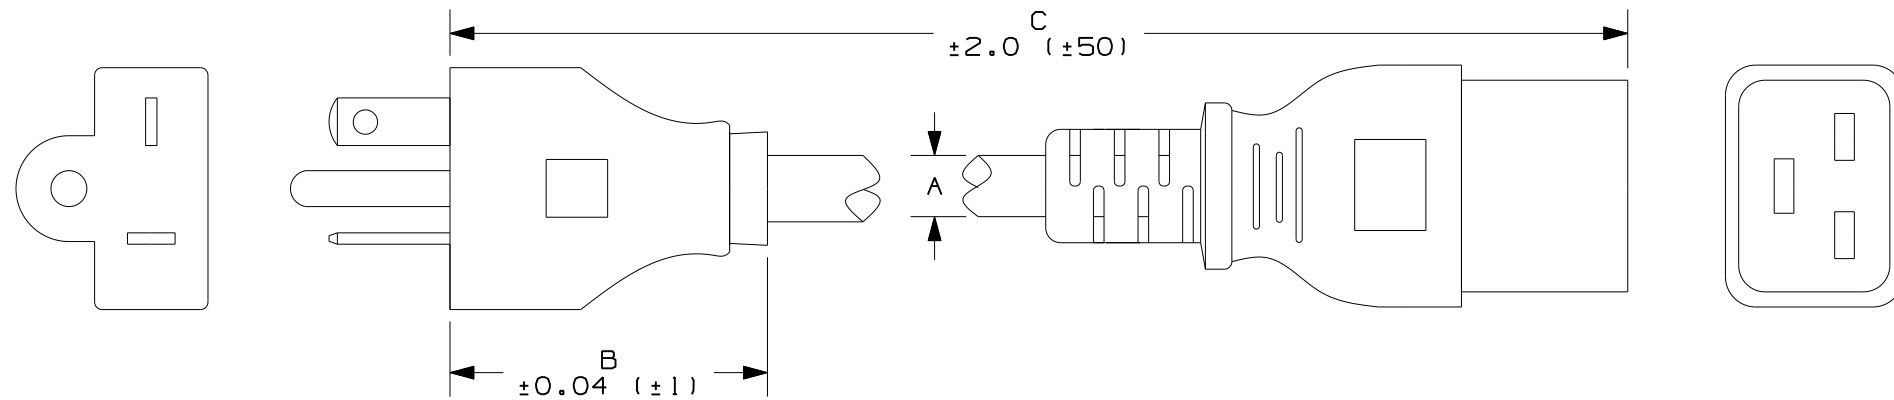

PART #	COLOR	A (REF) IN (mm)	B (REF) IN (mm)	C IN (mm)	APPROXIMATE WEIGHT LBS. (g)
P620C19BL1.5	BLACK	0.44 (11.3)	1.65 (42)	18 (460)	0.52 (238)
P620C19BL3				37 (950)	0.89 (404)
P620C19BL6				72 (1830)	1.57 (714)

NOTES:

- SEE www.panduit.com FOR PART NUMBER SUFFIX DESIGNATION FOR PACKAGE SIZE.
- RATING: 20A/250V AC.
- CORD ASSEMBLY HAS THESE APPROVALS: UL, CSA OR cUL.
- PRODUCT IS RoHS COMPLIANT.

REV	DATE	BY	CHK	DESCRIPTION	ECN	R	CUST	SUP	QC
OOB	7-19-12	DBLA	DJW	PART NUMBERS ON TABLE CHANGED TO FINISHED GOODS	GAECN00091	OO	KLN		
OOA	5-22-12	RVU	DJW	INITIAL DRAWING RELEASE	GAECN00047	OO	KLN		

CAD FILENAME/LAYERS 11K026BE_DC/00B	
<h1>PANDUIT</h1> CORP TINLEY PARK, ILLINOIS CUSTOMER DRAWING NEMA 6-20P TO IEC60320-C19 POWER CORD	
UNLESS OTHERWISE SPECIFIED, DIMENSIONAL TOLERANCES ARE: (.X) ± .1 (.XXX) ± .005 (.XX) ± .01 ANGLES ± 5°	UNLESS OTHERWISE SPECIFIED, ALL DIMENSIONS ARE GIVEN IN INCHES, THIRD ANGLE PROJECTION
DRAWN BY RVU DATE 5/22/12 CHK'D KLN	MAT'L: SEE NOTES
SCALE 1 : 1	DRAWING NO. 11K026BE-DC DWG B SIZE