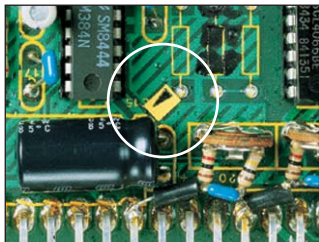

Inspection Plates

Material Chart

Material	Print Method	Temperature Range	Features
Destructible Vinyl	Pre-Printed	-50°F to 225°F (-46°C to 107°C)	Indoor/outdoor rated; label will destruct upon removal; for permanent and tamper resistant labeling applications.

Inspection Arrows

Material Chart

Material	Print Method	Temperature Range	Features
Vinyl Cloth	Pre-Printed	-50°F to 170°F (-46°C to 77°C)	Indoor/outdoor rated; conformable material with repositionable adhesive allows label to be removed and reused or used in temporary applications; provides durability, high temperature resistance, and dimensional stability for rough or textured surfaces.