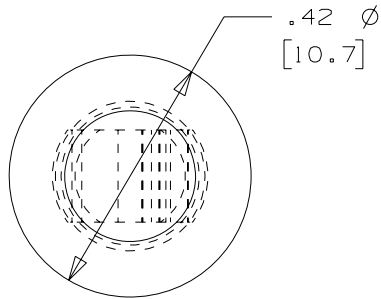

THIS COPY IS PROVIDED ON A RESTRICTED BASIS AND IS NOT TO BE USED IN ANY WAY DETRIMENTAL TO THE INTERESTS OF PANDUIT CORP.

PANDUIT PART NO. *	USE WITH ANY OF THESE CABLE TIE CROSS-SECTIONS	PANEL DIMENSIONS		WEIGHT lbs./100 (G)/pcs.
		THICKNESS	HOLE SIZE	
PBMS-H25	MINIATURE INTERMEDIATE STANDARD	0.125 (3.2) MAX.	0.250±0.005 (6.4 ±0.127)	0.067 (30.42)

FULL SCALE

NOTES:

* 1) SEE CURRENT PRICE SHEET FOR PART NUMBER SUFFIX DESIGNATION FOR PACKAGE SIZE AND COLOR.

DIMENSIONS IN BRACKETS ARE METRIC [mm]

CAD FILENAME/LAYERS G00239HV_PB_PBMS_01.PRT

PANDUIT CORP. TINLEY PARK, ILLINOIS

PUSH BUTTON MOUNT
PBMS-H25

UNLESS OTHERWISE SPECIFIED, DIMENSIONAL TOLERANCES ARE:
(.X) ±0.05 (1.3) (.XXX) ±0.010 (0.25)
(.XX) ±0.02 (0.5) ANGLES ± 5°

UNLESS OTHERWISE SPECIFIED, ALL DIMENSIONS ARE GIVEN IN INCHES, THIRD ANGLE PROJECTION.

DRAWN BY JAD

MAT'L:

SCALE 3X

DATE 8/21/02

NYLON 6/6

DRAWING NO.

G00239HV

DWG SIZE A