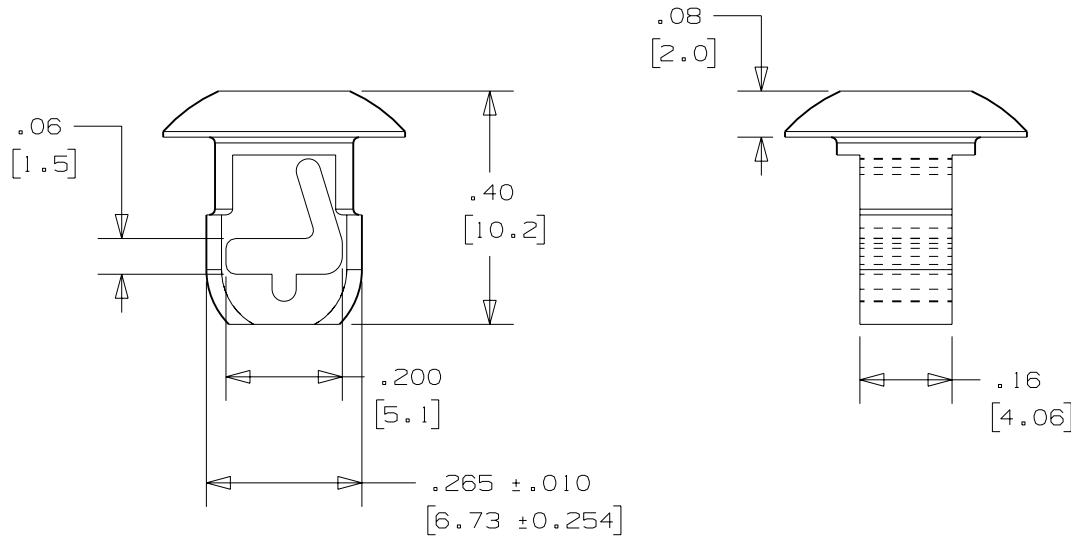

THIS COPY IS PROVIDED ON A RESTRICTED BASIS AND IS NOT TO BE USED IN ANY WAY DETRIMENTAL TO THE INTERESTS OF PANDUIT CORP.

PANDUIT PART NO. *	USE WITH ANY OF THESE CABLE TIE CROSS-SECTIONS	PANEL DIMENSIONS		WEIGHT lbs./100 (G)/pcs.
		THICKNESS	HOLE SIZE	
PBMS-H25	MINIATURE INTERMEDIATE STANDARD	0.125 (3.2) MAX.	0.250±0.005 (6.4 ±0.127)	0.067 (30.42)

FULL SCALE

NOTES:

* 1) SEE CURRENT PRICE SHEET FOR PART NUMBER SUFFIX DESIGNATION FOR PACKAGE SIZE AND COLOR.

DIMENSIONS IN BRACKETS ARE METRIC [mm]

CAD FILENAME/LAYERS G00239HV_PB_PBMS_01.PRT

PANDUIT CORP. TINLEY PARK, ILLINOIS

PUSH BUTTON MOUNT
PBMS-H25

UNLESS OTHERWISE SPECIFIED, DIMENSIONAL TOLERANCES ARE:
(.X) ±0.05 (1.3) (.XXX) ±0.010 (0.25)
(.XX) ±0.02 (0.5) ANGLES ± 5°

UNLESS OTHERWISE SPECIFIED, ALL DIMENSIONS ARE GIVEN IN INCHES, THIRD ANGLE PROJECTION.

DRAWN BY JAD

MAT'L:

SCALE 3X

DATE 8/21/02

NYLON 6/6

DRAWING NO.

G00239HV

DWG SIZE A