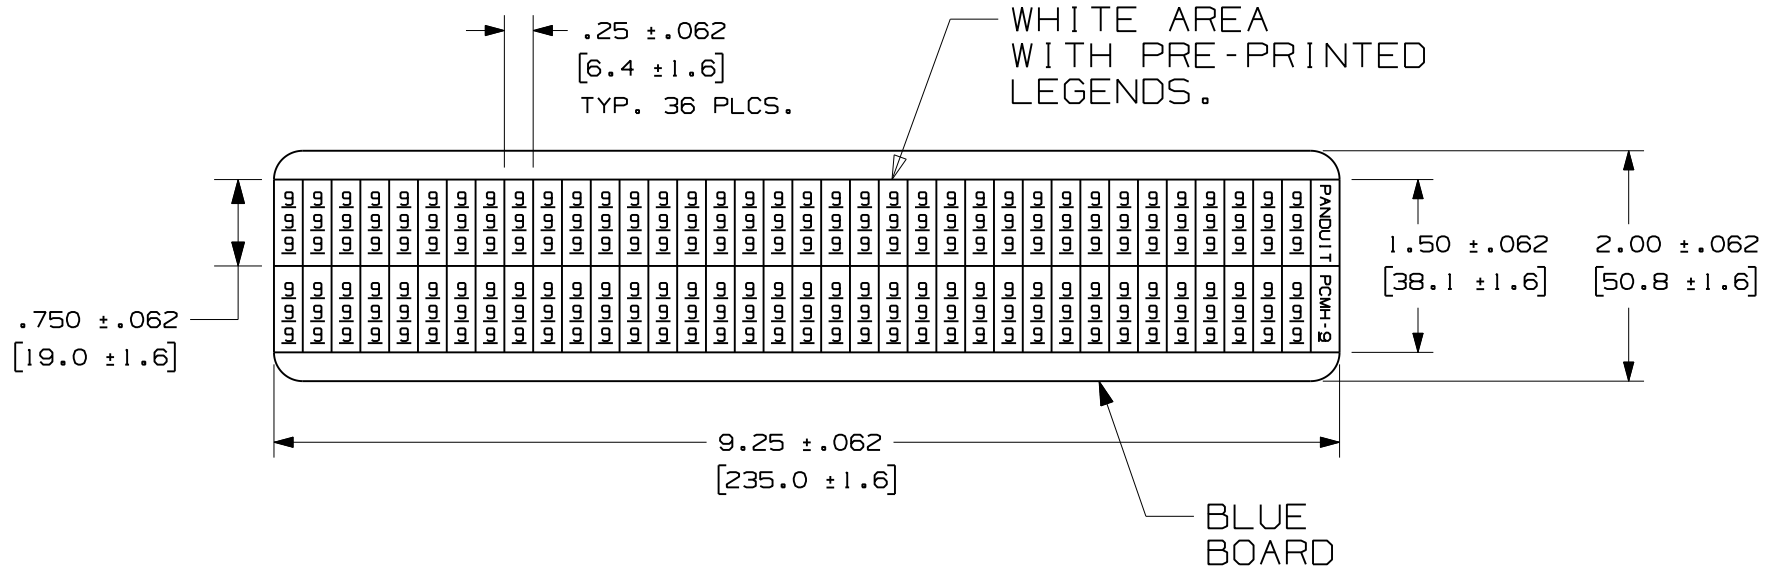

THIS COPY IS PROVIDED ON A RESTRICTED BASIS AND IS NOT TO BE USED IN ANY WAY DETRIMENTAL TO THE INTERESTS OF PANDUIT CORP.

| PART NUMBER | COLOR | LEGEND | MARKERS PER CARD |
|---------------------------|-------|---------------------|------------------|
| PCMH-0 THRU PCMH-25 | WHITE | '0' THRU '25' | 72 |

- NOTES:
 1. MILLIMETERS ARE IN [].
 2. 25 CARD PER PACKAGE.

| | | | |
|---|-----------------------|---|------------------|
| CAD FILENAME/LAYERS | | 100281KB_DC_C10804/02A | |
| | | | |
| CORP. TINLEY PARK, ILLINOIS CUSTOMER DRAWING PRE-PRINTED PCMH WIRE MARKER CARD HALF | | | |
| UNLESS OTHERWISE SPECIFIED, DIMENSIONAL TOLERANCES ARE: (.X) ± .12 (.XXX) ± .025 (.XX) ± .062 ANGLES ± | | UNLESS OTHERWISE SPECIFIED, ALL DIMENSIONS ARE GIVEN IN INCHES, THIRD ANGLE PROJECTION. | |
| DRAWN BY RVU | MAT'L: | SCALE NTS | |
| DATE 11/5/09 | GMC VINYL CLOTH | DRAWING NO. C10804 | DWG A SIZE |
| CHK'D | | | |