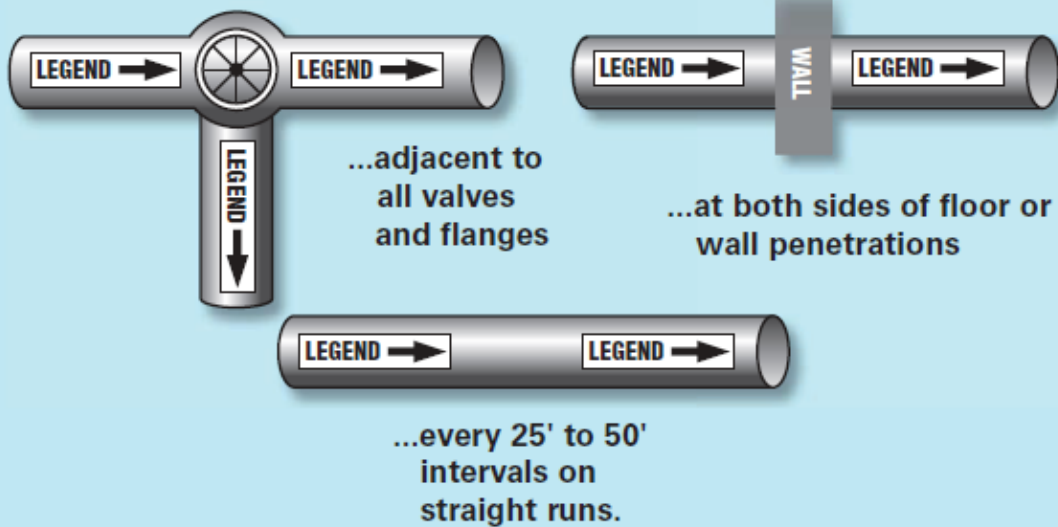

Pipe markers should be **positioned** according to the following criteria:

- Markers are easily seen from the normal angle of approach, for example, below the centerline of the pipe if the pipe is overhead, and above the centerline if the pipe is below eye level
- Labels are required at the following locations
  - Adjacent to all valves and flanges
  - Adjacent to all changes of direction
  - On both sides of wall or floor penetrations
  - At regular intervals on straight runs (50' is the acceptable maximum spacing, but closer spacing might be necessary for visibility)

Pipes shall be marked...