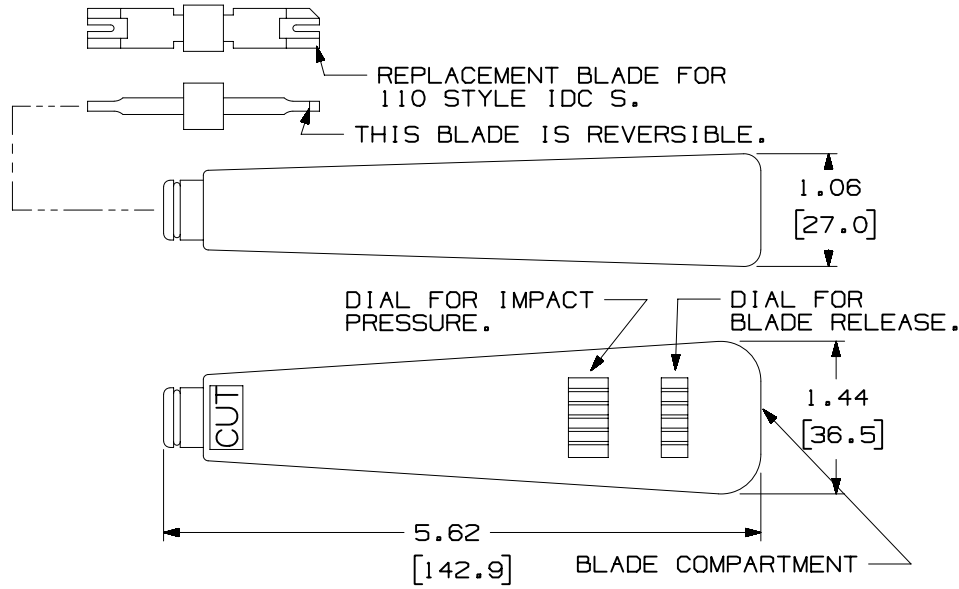

THIS COPY IS PROVIDED ON A RESTRICTED BASIS AND IS NOT TO BE USED IN ANY WAY DETRIMENTAL TO THE INTERESTS OF PANDUIT CORP.

PANDUIT PART NO. *	DESCRIPTION	WEIGHT
PDT110	TOOL AND BLADE FOR 110 STYLE IDC S.	.28 LB/EACH (127 g/EACH)
PDTH110	REPLACEMENT BLADE FOR 110 STYLE IDC S.	.04 LB/EACH (17 g/EACH)

NOTES:

- *1. SEE CURRENT CATALOG FOR ADDITIONAL PART NUMBER SUFFIXES TO INDICATE COLOR AND OR PACKAGE QUANTITY.
2. BLADES CAN BE ORDERED SEPARATELY.
3. DIMENSIONS IN PARENTHESES ARE IN METRIC.

CAD FILENAME/LAYERS										M00665AX_DC_00A.PRT	
PANDUIT										CORP. TINLEY PARK, ILLINOIS	
110 STYLE PUNCH DOWN IMPACT TOOL (PDT)										CUSTOMER DRAWING	
UNLESS OTHERWISE SPECIFIED, DIMENSIONAL TOLERANCES ARE: (.X) ± (.XXX) ± (.XX) ±.062(1.6) ANGLES ±								UNLESS OTHERWISE SPECIFIED, ALL DIMENSIONS ARE GIVEN IN INCHES, THIRD ANGLE PROJECTION.			
DRAWN BY JsP						MAT'L:		SCALE NONE			
DATE 11-22-99						DRAWING NO. 00665-23		DWG A SIZE			
CHK'D											
R	11-22-99	JsP		RELEASED TO PRODUCTION	00665-23						
REV	DATE	BY	CHK	DESCRIPTION	ECN	R	CUST	SUP	OTH		