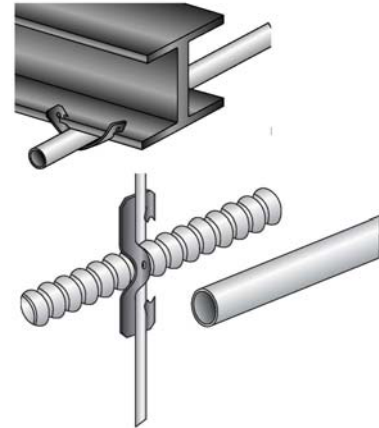

Part Number: PKX

Product Description: CONDUIT CLIP TO SUPPORT MC, AC, OR BX FROM DROP WIRE

Material Specifications

Type: High Carbon Steel, Spring Tempered

Finish: Zinc Phosphate and Oil

Color: Black

Function Specifications

Compatible Wires and Cables

AC/MC CABLE (OD): See current catalog for installation configurations

Drop Wire: # 8 to #12

Plain Rod (in):

Threaded Rods and Bolts

Tapped Holes:

Clearance Holes (in):

Threaded Rod Size (in):

Compatible Conduit

EMT Size (in):

Rigid/IMC (in):

Compatible Flanges and Studs

Flange Size (in):

Metal Stud Size (ins):

Static Load Rating

Vertical (lbs): Positioning Only