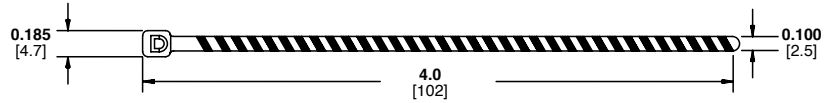

Ordering information

Part Number	Cable Tie Color	Stripe Color	Packaging	
			Std. Pkg. Qty.	Std. Ctn. Qty.
PLT1M-L6-10	Blue	White	50	1000
PLT1M-L3-10	Orange		50	1000
PLT1M-L5-10	Green		50	1000
PLT1M-L1-10	Brown		50	1000
PLT1M-L8-10	Slate		50	1000
PLT1M-L6-2	Blue	Red	50	1000
PLT1M-L3-2	Orange		50	1000
PLT1M-L5-2	Green		50	1000
PLT1M-L1-2	Brown		50	1000
PLT1M-L8-2	Slate		50	1000
PLT1M-L6-0	Blue	Black	50	1000
PLT1M-L3-0	Orange		50	1000
PLT1M-L5-0	Green		50	1000
PLT1M-L1-0	Brown		50	1000
PLT1M-L8-0	Slate		50	1000

Part Number	Cable Tie Color	Stripe Color	Packaging	
			Std. Pkg. Qty.	Std. Ctn. Qty.
PLT1M-L6-4	Blue	Yellow	50	1000
PLT1M-L3-4	Orange		50	1000
PLT1M-L5-4	Green		50	1000
PLT1M-L1-4	Brown		50	1000
PLT1M-L8-4	Slate		50	1000
PLT1M-L6-7	Blue	Violet	50	1000
PLT1M-L3-7	Orange		50	1000
PLT1M-L5-7	Green		50	1000
PLT1M-L1-7	Brown		50	1000
PLT1M-L8-7	Slate		50	1000
PLT1M-L2	Red	—	50	1000
PLT1M-L0	Black*		50	1000
PLT1M-L4Y	Yellow*		50	1000
PLT1M-L6	Blue*	—	50	1000
PLT1M-L3	Orange*		50	1000
PLT1M-L5	Green*		50	1000
PLT1M-L1	Brown*		50	1000
PLT1M-L8	Slate*		50	1000

*Not included in filled Pan-Pouch™ Kit – P/N: PPC25x50F.

Dimensions are in inches [Dimensions in brackets are metric]

WORLDWIDE SUBSIDIARIES AND SALES OFFICES

PANDUIT CANADA
Markham, Ontario
cs-cdn@panduit.com
Phone: 800.777.3300

PANDUIT EUROPE LTD.
London, UK
cs-emea@panduit.com
Phone: 44.20.8601.7200

PANDUIT SINGAPORE PTE. LTD.
Republic of Singapore
cs-ap@panduit.com
Phone: 65.6305.7575

PANDUIT JAPAN
Tokyo, Japan
cs-japan@panduit.com
Phone: 81.3.6863.6000

PANDUIT LATIN AMERICA
Guadalajara, Mexico
cs-la@panduit.com
Phone: 52.33.3777.6000

PANDUIT AUSTRALIA PTY. LTD.
Victoria, Australia
cs-aus@panduit.com
Phone: 61.3.9794.9020

For a copy of Panduit product warranties, log on to www.panduit.com/warranty

For more information

Visit us at www.panduit.com

Contact Customer Service by email: cs@panduit.com
or by phone: 800.777.3300

PANDUIT®

©2016 Panduit Corp.
ALL RIGHTS RESERVED.
CTCB46--WW-ENG
Replaces WW-CTCB19
3/2016