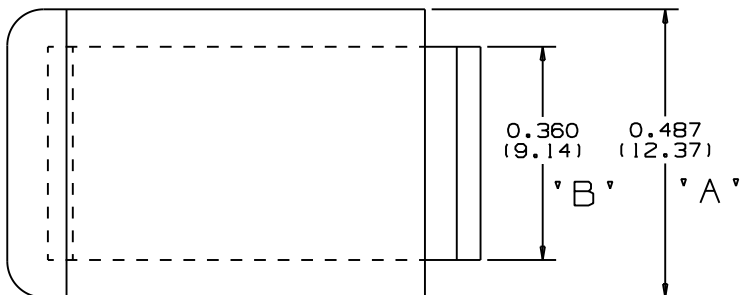

THIS COPY IS PROVIDED ON A RESTRICTED BASIS AND IS NOT TO BE USED IN ANY WAY DETRIMENTAL TO THE INTERESTS OF PANDUIT CORP.

PANDUIT PART NUMBER	MAXIMUM CABLE DIA. IN (MM)	PANEL DIMENSIONS		WEIGHT	
		THICKNESS IN (MM)	HOLE SIZE IN (MM)	lbs/100 pcs (g)/100 pcs	
PMCC38H25	0.38 (9.6)	0.105 MAX. (2.7)	0.250 (6.4)	0.26 (120)	

FRONT VIEW  
"A-A"

NOTES:

1. SEE WWW.PANDUIT.COM FOR PART NUMBER SUFFIX DESIGNATION FOR PACKAGE SIZE, MATERIAL AND COLOR.
2. PARTIAL SECTION ON FRONT VIEW IS SHOWN FOR CLARITY.

DIMENSIONS IN BRACKETS ARE METRIC [mm]

UNLESS OTHERWISE SPECIFIED,  
ALL DIMENSIONS ARE GIVEN  
IN INCHES, THIRD ANGLE PROJECTION.

DRAWN BY CBJ

MAT'L:

SCALE NONE

DATE 3-13-96

NYLON

DRAWING NO. GB0239DA

DWG SIZE A