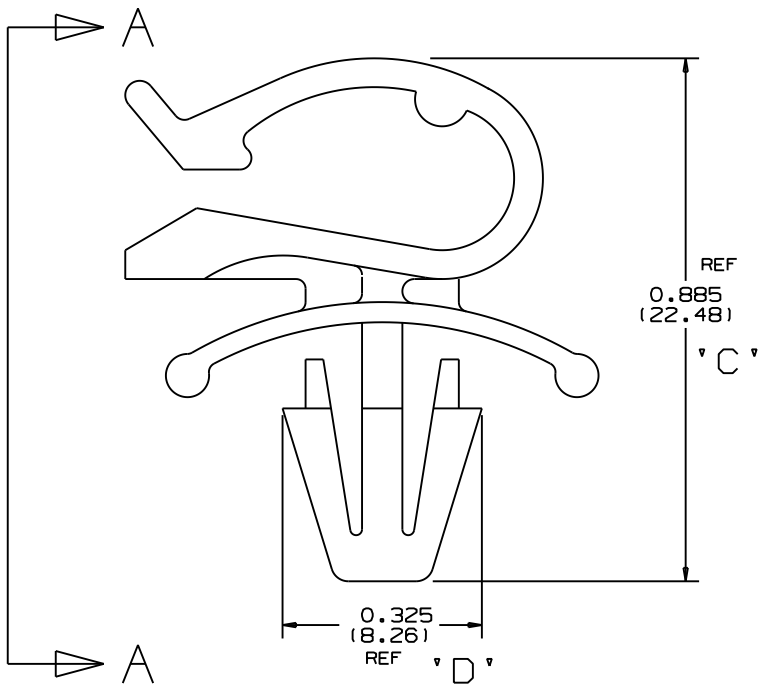

THIS COPY IS PROVIDED ON A RESTRICTED BASIS AND IS NOT TO BE USED IN ANY WAY DETRIMENTAL TO THE INTERESTS OF PANDUIT CORP.

PANDUIT PART NUMBER	MAXIMUM CABLE DIA. IN (MM)	PANEL DIMENSIONS		WEIGHT	
		THICKNESS IN (MM)	HOLE SIZE IN (MM)	lbs/100 pcs (g)/100 pcs	
PMCC38H25	0.38 (9.6)	0.105 MAX. (2.7)	0.250 (6.4)	0.26 (120)	

FRONT VIEW  
"A-A"

NOTES:

1. SEE WWW.PANDUIT.COM FOR PART NUMBER SUFFIX DESIGNATION FOR PACKAGE SIZE, MATERIAL AND COLOR.
2. PARTIAL SECTION ON FRONT VIEW IS SHOWN FOR CLARITY.

DIMENSIONS IN BRACKETS ARE METRIC [mm]

CAD FILENAME/LAYERS G00239DA\_PB\_PMCC38H25\_03

**PANDUIT** CORP. TINLEY PARK, ILLINOIS

PMCC38H25  
PUSH MOUNT CORD CLIP

UNLESS OTHERWISE SPECIFIED,  
DIMENSIONAL TOLERANCES ARE:  
(.X) ±0.05 (1.3) (.XXX) ±0.010 (0.25)  
(.XX) ±0.02 (0.5) ANGLES ±5°

UNLESS OTHERWISE SPECIFIED,  
ALL DIMENSIONS ARE GIVEN  
IN INCHES, THIRD ANGLE PROJECTION.

DRAWN BY CBJ

MAT'L:

SCALE NONE

DATE 3-13-96

NYLON

DRAWING NO. GB0239DA

DWG SIZE A