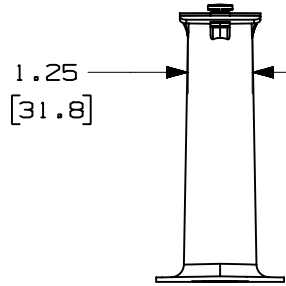

THIS COPY IS PROVIDED ON A RESTRICTED BASIS AND IS NOT TO BE USED IN ANY WAY DETRIMENTAL TO THE INTERESTS OF PANDUIT CORP.

PANDUIT PART NO.	WEIGHT
PRSP5	.14 LBS/EACH 63.5 g/EACH

- NOTES:
- VISIT OUR ON-LINE CATALOG AT [WWW.PANDUIT.COM](http://WWW.PANDUIT.COM) FOR A CURRENT LIST OF PRODUCTS APPLICABLE FOR USE WITH THIS PART.
  - DIMENSIONS IN PARENTHESIS ARE METRIC.

MODEL FILENAME		V10197BA_PR_SPL_5_01.PRT	
CAD FILENAME/LAYERS		V10197BA_DC_01A.PRT	
<h1>PANDUIT</h1> CORP. TINLEY PARK, ILLINOIS			
5" LONG PATCHRUNNER SPOOL CUSTOMER DRAWING			
UNLESS OTHERWISE SPECIFIED, DIMENSIONAL TOLERANCES ARE:		UNLESS OTHERWISE SPECIFIED,	
INCHES	[METRIC - MILLIMETER]	ANGLE	ALL DIMENSIONS ARE GIVEN
X.X +/- 0.03	X. +/- 0.8	+/- 1°	IN INCHES, THIRD ANGLE PROJECTION.
X.XX +/- 0.015	X.X +/- 0.4		
X.XXX +/- 0.005	X.XX +/- 0.13		
DRAWN BY	MAT'L:	SCALE	
JDWE	POLYCARBONATE	NONE	
DATE		DRAWING NO.	DWG
5-18-04		10197-03	A
CHK'D			SIZE