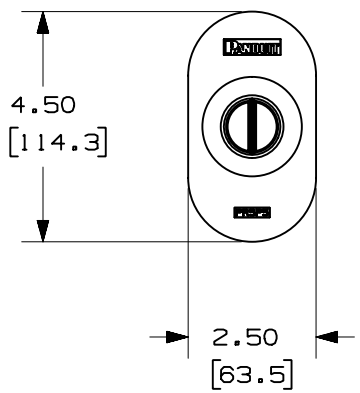

THIS COPY IS PROVIDED ON A RESTRICTED BASIS AND IS NOT TO BE USED IN ANY WAY DETRIMENTAL TO THE INTERESTS OF PANDUIT CORP.

PANDUIT PART NO.	WEIGHT
PRSP5	.14 LBS/EACH 63.5 g/EACH

- NOTES:
- VISIT OUR ON-LINE CATALOG AT [WWW.PANDUIT.COM](http://WWW.PANDUIT.COM) FOR A CURRENT LIST OF PRODUCTS APPLICABLE FOR USE WITH THIS PART.
  - DIMENSIONS IN PARENTHESIS ARE METRIC.

MODEL FILENAME		V10197BA_PR_SPL_5_01.PRT	
CAD FILENAME/LAYERS		V10197BA_DC_01A.PRT	
<h1>PANDUIT</h1> CORP. TINLEY PARK, ILLINOIS			
5" LONG PATCHRUNNER SPOOL CUSTOMER DRAWING			
UNLESS OTHERWISE SPECIFIED, DIMENSIONAL TOLERANCES ARE:		UNLESS OTHERWISE SPECIFIED,	
INCHES	[METRIC - MILLIMETER]	ANGLE	ALL DIMENSIONS ARE GIVEN
X.X +/- 0.03	X. +/- 0.8	+/- 1°	IN INCHES, THIRD ANGLE PROJECTION.
X.XX +/- 0.015	X.X +/- 0.4		
X.XXX +/- 0.005	X.XX +/- 0.13		
DRAWN BY	MAT'L:	SCALE	
JDWE	POLYCARBONATE	NONE	
DATE		DRAWING NO.	DWG
5-18-04		10197-03	A
CHK'D			SIZE