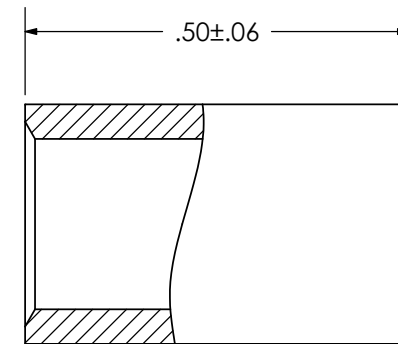

00	4/07	JHNU	TLCO	RELEASED	PC00728
REV	DATE	BY	CHK	DESCRIPTION	ECN

PANDUIT CORP. TINLEY PARK, ILLINOIS

PSCBLU-L
Parallel Splice

SCALE N/A

DRAWING NO / CAD FILE PSCBLU-CUST