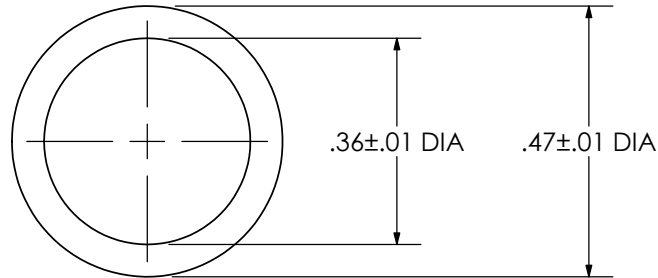

CERTIFIED

LISTED Wire Connector