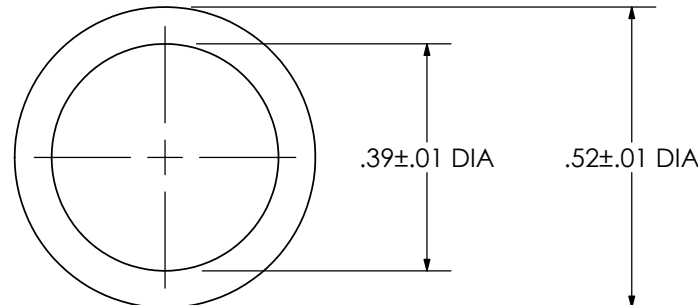

REV	DATE	BY	CHK	DESCRIPTION	ECN
01	4/07	JHNU	TLCO	REVISED BARREL MARKING	PC00728

PANDUIT CORP. TINLEY PARK, ILLINOIS

PSCGRN-L
Parallel Splice

SCALE N/A   DRAWING NO / CAD FILE PSCGRN-CUST