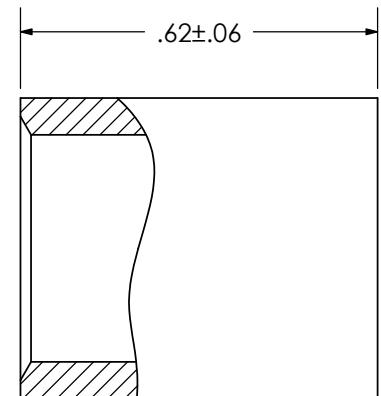

REV	DATE	BY	CHK	DESCRIPTION	ECN
01	4/07	JHNU	TLCO	REVISED BARREL MARKING	PC00728

PANDUIT CORP. TINLEY PARK, ILLINOIS

PSCGRN-L
Parallel Splice

SCALE N/A   DRAWING NO / CAD FILE PSCGRN-CUST