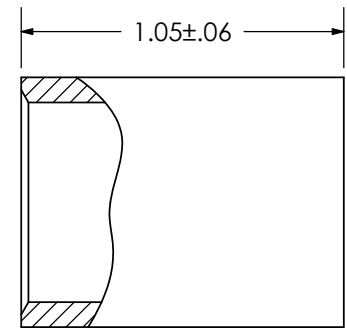

THIS COPY IS PROVIDED ON A RESTRICTED BASIS AND IS NOT TO BE USED IN ANY WAY DETRIMENTAL TO THE INTERESTS OF PANDUIT CORP.

Material	High Conductivity Seamless Copper Tube
Plating	Electro-Tin
Wire Type	Stranded Copper; Class B: Compact, Compressed or Concentric, Class C: Concentric
Wire Strip Length	1-1/16 in.
UL Listed Wire Connector	Yes, for applications up to 35kv. Consult cable manufacturer for voltage stress relief instructions with applications greater than 2000 volts.
UL Temperature Rating	90° C
C.S.A Certified Wire Connector	Yes
Panduit Color Code on Barrel	YELLOW
Panduit Die Index No. on Barrel	P62

WIRE SIZE/COMBINATIONS		
(1) 1/0 str w/ (1) #1 str	(1) 2/0 str w/ (2) #4 str	(2) 1/0 str w/ (2) #10 str
(3) #2 str	(1) 3/0 str w/ (3) #8 str	(3) #2 str w/ (2) #8 str
(1) 2/0 str w/ (1) #2 str	(2) 1/0 str w/ (1) #12 str	(2) 1/0 str w/ (1) #6 str
(3) #2 str w/ (1) #12 str	(3) #2 str w/ (3) #12 str	(1) 1/0 str w/ (2) #2 str
(5) #4 str	(3) #2 str w/ (2) #10 str	(2) 1/0 str w/ (3) #10 str
(2) #1 str w/ (1) #4 str	(1) 3/0 str w/ (2) #6 str	(2) 1/0 str w/ (2) #8 str
(3) #2 str w/ (1) #10 str	(2) 1/0 str w/ (1) #10 str	(1) 3/0 str w/ (3) #6 str
(1) 3/0 str w/ (1) #4 str	(2) 1/0 str w/ (2) #12 str	(3) #2 str w/ (3) #8 str
(2) 1/0 str	(3) #2 str w/ (1) #6 str	(1) 3/0 str w/ (2) #4 str
(3) #2 str w/ (2) #12 str	(2) 1/0 str w/ (1) #8 str	(2) 1/0 str w/ (1) #4 str
(3) #2 str w/ (1) #8 str	(3) #2 str w/ (3) #10 str	(2) 1/0 str w/ (2) #6 str
(2) #2 str w/ (2) #4 str	(2) 1/0 str w/ (3) #12 str	
(1) #1 str w/ (2) #2 str	(1) 1/0 str w/ (3) #4 str	

CERTIFIED

LISTED Wire Connector

Color coded barrel markings

REV	DATE	BY	CHK	DESCRIPTION	ECN
01	4/07	JHNU	TLCO	REVISED BARREL MARKING	PC00728

PANDUIT CORP. TINLEY PARK, ILLINOIS

PSCYEL-Q
Parallel Splice

SCALE	N/A	DRAWING NO / CAD FILE	PSCYEL-CUST
-------	-----	-----------------------	-------------