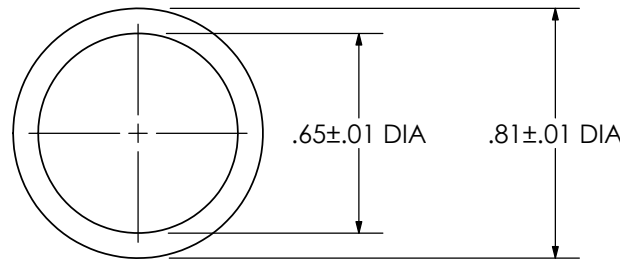

REV	DATE	BY	CHK	DESCRIPTION	ECN
01	4/07	JHNU	TLCO	REVISED BARREL MARKING	PC00728

PANDUIT CORP. TINLEY PARK, ILLINOIS

PSCYEL-Q
Parallel Splice

SCALE	N/A	DRAWING NO / CAD FILE	PSCYEL-CUST