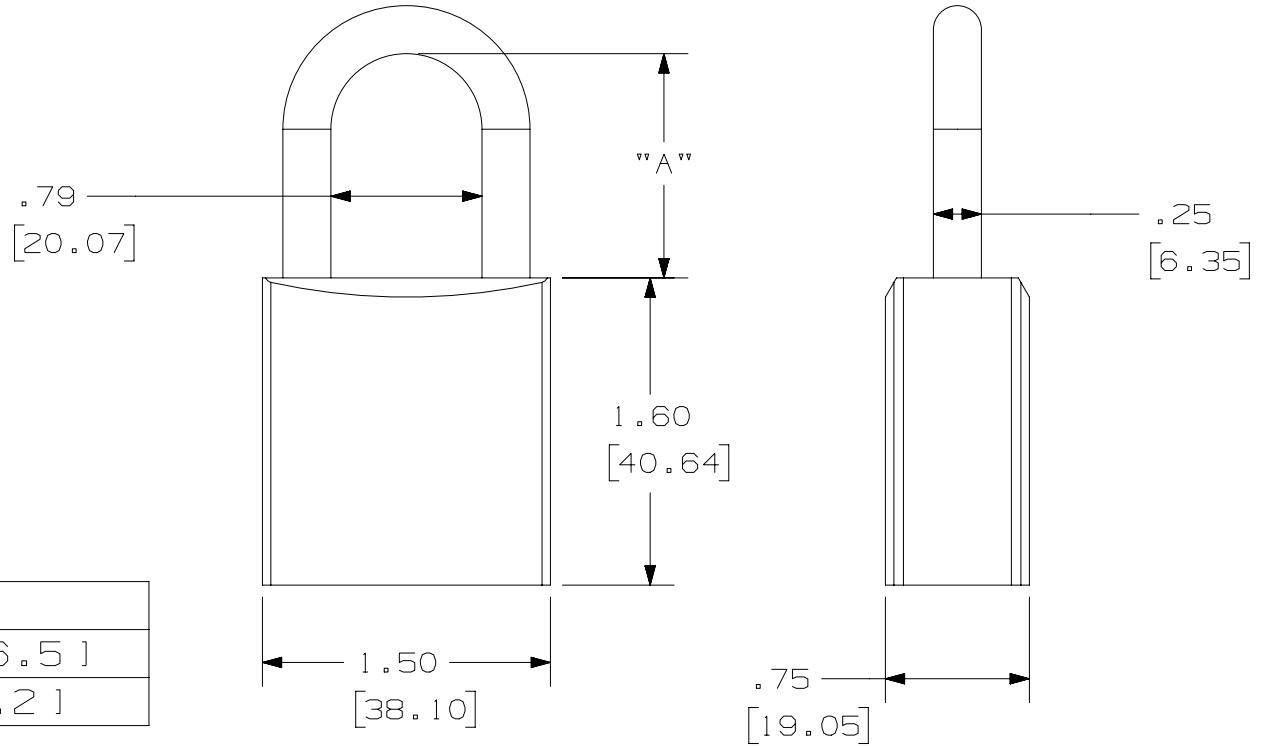

THIS COPY IS PROVIDED ON A RESTRICTED BASIS AND IS NOT TO BE USED IN ANY WAY DETRIMENTAL TO THE INTERESTS OF PANDUIT CORP.

NOTES:

- 1) DIMENSIONS IN [ ] ARE MILLIMETERS
- 2) ANODIZED ALUMINUM BODY WITH STEEL SHACKLE
- 3) 6-PIN CYLINDER
- 4) AVAILABLE IN
  - \*RED (PSL-7)
  - \*BLUE (PSL-7BU)
  - \*GREEN (PSL-7GR)
  - \*BLACK (PSL-7BL)
  - \*YELLOW (PSL-7YL)
  - \*ORANGE (PSL-7OR)
- 5) AVAILABLE WITH CUSTOM KEYING
- 6) SHORT SHACKLE IS STANDARD  
ADD "-LS" FOR LONG SHACKLE

	DIM "A"
SHORT SHACKLE	1.043 [26.5]
LONG SHACKLE	3.00 [76.2]

CAD FILENAME/LAYERS I00923DK\_DC\_C10794/00D

PANDUIT CORP. TINLEY PARK, ILLINOIS

PSL-7 AND PSL-7-LS  
CUSTOMER DRAWING

REV	DATE	BY	CHK	DESCRIPTION	ECN	R	CUST	SUP
3	12-20-18	DAPE	JHAC	CHANGED SHACKLE MATERIAL IN NOTE 2	GAECN05387			
2	1-6-11	JHAC		CHANGED SHACKLE MATERIAL IN NOTE 2	6277	R		
1	12-8-09	JHAC		CHANGE MILLIMETER VALUE	5924	R		
0	10-2-09	JHAC		DRAWING RELEASE	5437	R		

UNLESS OTHERWISE SPECIFIED,  
DIMENSIONAL TOLERANCES ARE:  
(.X) ±.150 (3.81) (.XXX) ±.031 (.787)  
(.XX) ±.10 (2.54) ANGLES ± 5°

UNLESS OTHERWISE SPECIFIED,  
ALL DIMENSIONS ARE GIVEN  
IN INCHES, THIRD ANGLE PROJECTION.