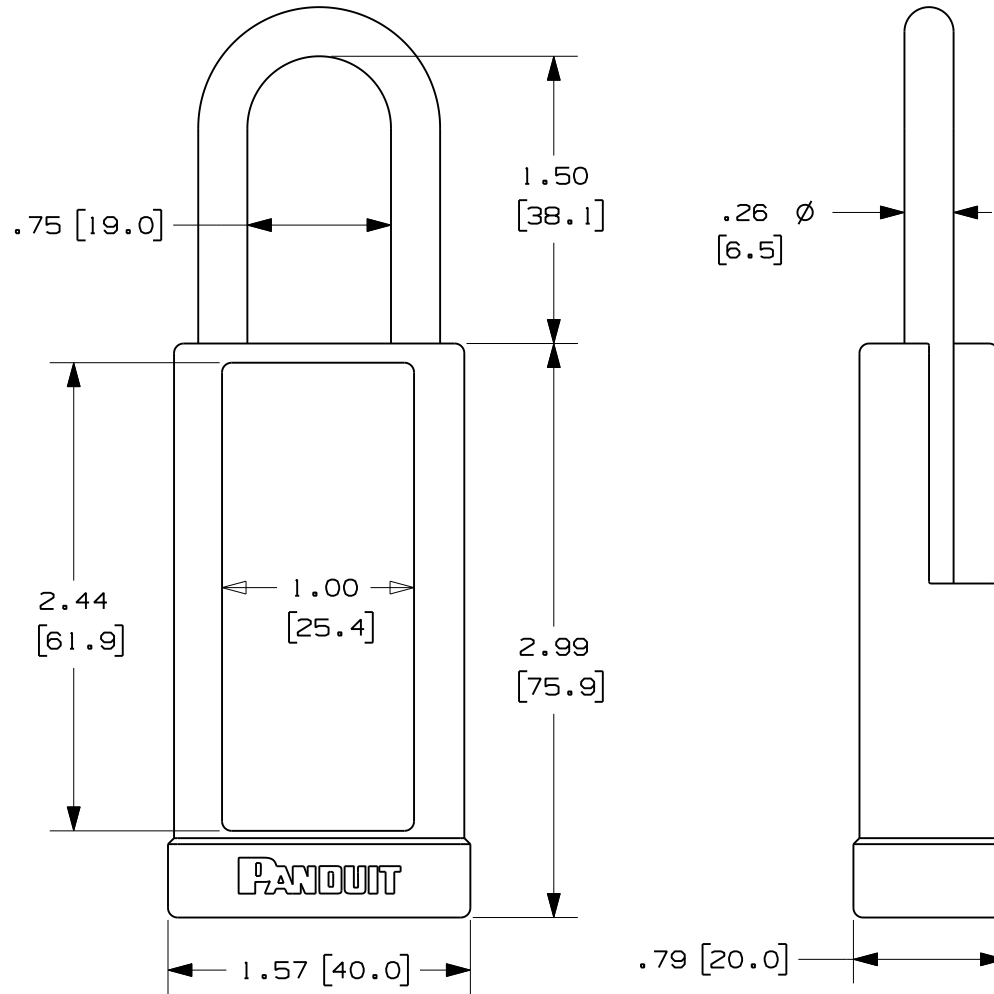

2

1

THIS COPY IS PROVIDED ON A RESTRICTED BASIS AND IS NOT TO BE USED IN ANY WAY DETRIMENTAL TO THE INTERESTS OF PANDUIT CORP.

NOTES:

- 1) DIMENSIONS IN () ARE MILLIMETERS
- 2) SOLID ALUMINUM BODY WITH STEEL SHACKLE
- 3) LOCK BODY PROTECTED BY COLORED VINYL COVER
- 4) SHACKLE PROTECTED BY BLACK POLYETHYLENE SHEATH
- 5) 6-PIN CYLINDER
- 6) KEY RETAINING
- 7) AVAILABLE IN
 - *RED (PSL-8-LB)
 - *BLACK (PSL-8BL-LB)
 - *BROWN (PSL-8BR-LB)
 - *BLUE (PSL-8BU-LB)
 - *GREEN (PSL-8GR-LB)
 - *ORANGE (PSL-8OR-LB)
 - *PURPLE (PSL-8PU-LB)
 - *YELLOW (PSL-8YL-LB)
- 8) AVAILABLE WITH CUSTOM KEYING AND ENGRAVING USING OUR CUSTOM ORDER FORM.
- 9) NON-CONDUCTIVE
- 10) OPERATING TEMPERATURE -40° C TO 85° C

B

B

←

→

A

A

TITLE		PSL-8**-LB LONG BODY SAFETY PADLOCK CUSTOMER DRAWING	
ITEM REVISION NAME		100923DT/01	
DATASET FILE NAME		100923DT-DC-C11033/01A	
UNLESS OTHERWISE SPECIFIED, DIMENSIONAL TOLERANCES ARE: IN (mm)		MATERIAL:	
.x : .150 [3.81] .xxx : .031 [0.787]		PVC	
.xx : .10 [2.54] ANGLES : 5°		SEE NOTE 2, 3 & 4	
DRAWN BY: RVU DATE: 11/5/12		DRAWING NUMBER: C11033	
CHK: MSAD SCALE: NTS		SHT 1 OF 1	
ECN: GAECN00389		SIZE: A	