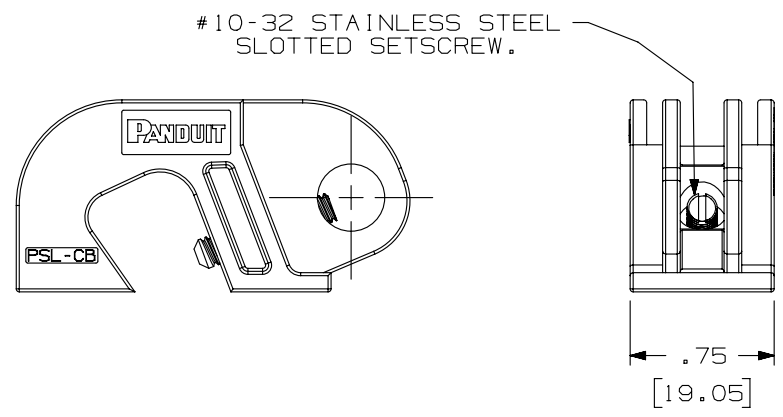

THIS COPY IS PROVIDED ON A RESTRICTED BASIS AND IS NOT TO BE USED IN ANY WAY DETRIMENTAL TO THE INTERESTS OF PANDUIT CORP.

PART NUMBER	PACKAGE QTY.
PSL - CB	1
PSL - CB - V	5

NOTES:
1. MILLIMETERS ARE SHOWN IN BRACKETS.

REV	DATE	BY	CHK	APR	DESCRIPTION	ECN
3	11/5/14	RVU	MJPF	MSAD	REMOVE PSL-CBG FROM TITLE.	GAECN02362
2	8/15/14	RVU	MJPF	MSAD	REMOVE PN, PSL-CBG.	GAECN02253
1	5/8/14	RVU	MJPF	MSAD	CREATED NEW FINISHED GOOD PART NUMBER TABLE AND TITLE. MOVED PART NUMBER FROM TOP RIGHT TO LOWER LEFT.	GAECN01128
R	11/25/03	RVU		DWY	DRAWING RELEASE.	3472

TITLE		PSL-CB, PSL-CB-V UNIVERSAL CIRCUIT BREAKER LOCKOUT CUSTOMER DRAWING	
ITEM REVISION NAME		100550BA/04	
DATASET FILE NAME		100550BA_DC_C10158/04D	
UNLESS OTHERWISE SPECIFIED, DIMENSIONAL TOLERANCES ARE: IN (mm)		MATERIAL:	
.x ± .1 [2.54] .xx ± .05 [1.27]		RED NYLON	
.xxx ± .025 [.635] ANGLES ± 5 °		DRAWING NUMBER:	
THIRD ANGLE PROJECTION		C10158	
DRAWN BY	DATE	CHK	SCALE
RVU	11/25/03	DWY	NTS
SHT 1 OF 1			SIZE
			A