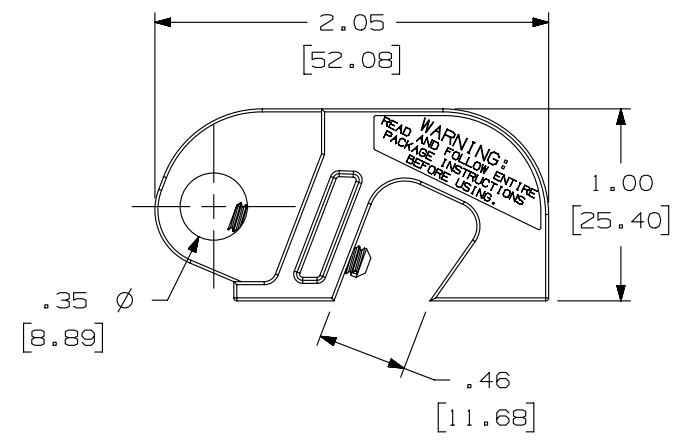

THIS COPY IS PROVIDED ON A RESTRICTED BASIS AND IS NOT TO BE USED IN ANY WAY DETRIMENTAL TO THE INTERESTS OF PANDUIT CORP.

PART NUMBER	PACKAGE QTY.
PSL - CB	1
PSL - CB - V	5

NOTES:
1. MILLIMETERS ARE SHOWN IN BRACKETS.

REV	DATE	BY	CHK	APR	DESCRIPTION	ECN
3	11/5/14	RVU	MJPF	MSAD	REMOVE PSL-CBG FROM TITLE.	GAECN02362
2	8/15/14	RVU	MJPF	MSAD	REMOVE PN, PSL-CBG.	GAECN02253
1	5/8/14	RVU	MJPF	MSAD	CREATED NEW FINISHED GOOD PART NUMBER TABLE AND TITLE. MOVED PART NUMBER FROM TOP RIGHT TO LOWER LEFT.	GAECN01128
R	11/25/03	RVU		DWY	DRAWING RELEASE.	3472

TITLE		PSL-CB, PSL-CB-V UNIVERSAL CIRCUIT BREAKER LOCKOUT CUSTOMER DRAWING	
ITEM REVISION NAME		100550BA/04	
DATASET FILE NAME		100550BA_DC_C10158/04D	
UNLESS OTHERWISE SPECIFIED, DIMENSIONAL TOLERANCES ARE: IN (mm)		MATERIAL:	
.x ± .1 [2.54] .xx ± .05 [1.27]		RED NYLON	
.xxx ± .025 [.635] ANGLES ± 5 °		DRAWING NUMBER:	
THIRD ANGLE PROJECTION		C10158	
DRAWN BY	DATE	CHK	SCALE
RVU	11/25/03	DWY	NTS
SHT 1 OF 1			SIZE
			A