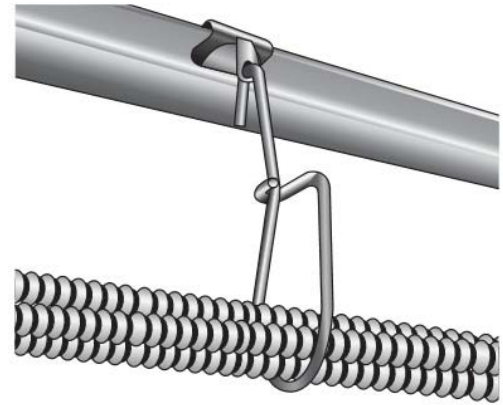

Part Number: PWMX6

Product Description: FLEXIBLE CONDUIT AND CABLE HANGER - 1-3/4" DIAMETER

### Material Specifications

Type: Pre-galvanized Steel

Finish: Pre-Galvanized

Color: Silver