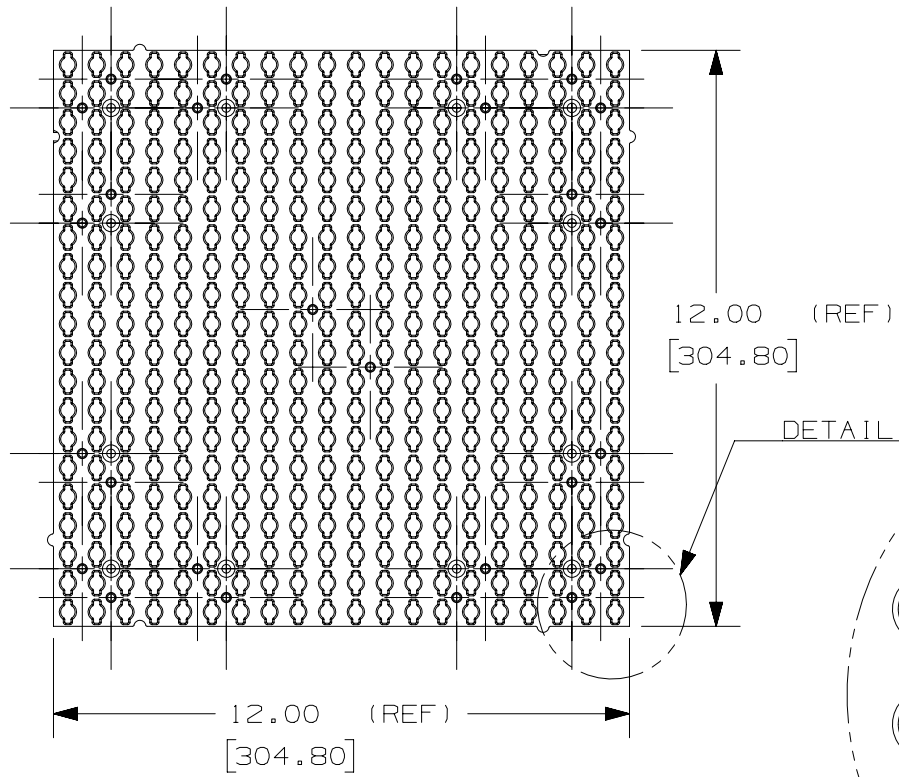

THIS COPY IS PROVIDED ON A RESTRICTED BASIS AND IS NOT TO BE USED IN ANY WAY DETRIMENTAL TO THE INTERESTS OF PANDUIT CORP.

NOTES:

1. DIMENSIONS IN BRACKETS [] ARE METRIC [mm].
2. COLOR: BLACK
3. PRODUCT DESIGNED TO SUPPORT A MAXIMUM STATIC LOAD OF 5 LBS WITH COMPATIBLE PARTS.
4. PRODUCT IS RATED FOR ENVIRONMENTAL CONDITIONS OF 40-100°F IN ALL HUMIDITY RANGES.
5. FOR INSTALLATION INTO PLYWOOD, #8 OR #10 COARSE THREAD FLAT HEAD WOOD SCREWS WITH A MIN LENGTH OF 1.75" ARE RECOMMENDED.

TITLE		QUICK-BUILD GRID TILE; 1' X 1'; 8 PER PACKAGE (QB-TILE)			CUSTOMER DRAWING	
ITEM REVISION NAME		13L179EK/09			PANDUIT	
DATASET FILE NAME		13L179EK_DC/09				
UNLESS OTHERWISE SPECIFIED, DIMENSIONAL TOLERANCES ARE: IN [mm]					MATERIAL:	
.x ± .1 [2.54]		.xxx ± .005 [.127]			ABS	
.xx ± .01 [.25]		ANGLES ± 5 °			DRAWING NUMBER:	
		THIRD ANGLE PROJECTION			13L179EK-DC	
DRAWN BY	DATE	CHK	SCALE	SHT 1 OF 1		SIZE
ANF	06-10-2015		1:4			A