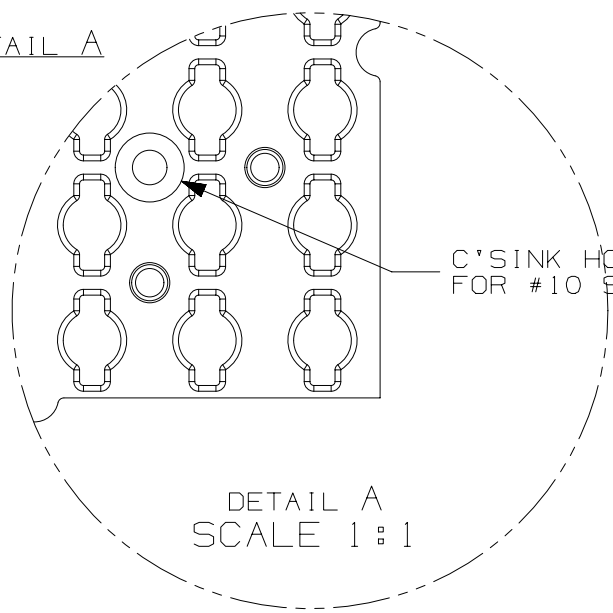

THIS COPY IS PROVIDED ON A RESTRICTED BASIS AND IS NOT TO BE USED IN ANY WAY DETRIMENTAL TO THE INTERESTS OF PANDUIT CORP.

NOTES:

1. DIMENSIONS IN BRACKETS [] ARE METRIC [mm].
2. COLOR: BLACK
3. PRODUCT DESIGNED TO SUPPORT A MAXIMUM STATIC LOAD OF 5 LBS WITH COMPATIBLE PARTS.
4. PRODUCT IS RATED FOR ENVIRONMENTAL CONDITIONS OF 40-100°F IN ALL HUMIDITY RANGES.
5. FOR INSTALLATION INTO PLYWOOD, #8 OR #10 COARSE THREAD FLAT HEAD WOOD SCREWS WITH A MIN LENGTH OF 1.75" ARE RECOMMENDED.

TITLE		QUICK-BUILD GRID TILE; 1' X 1'; 8 PER PACKAGE (QB-TILE)			CUSTOMER DRAWING	
ITEM REVISION NAME		13L179EK/09			PANDUIT	
DATASET FILE NAME		13L179EK_DC/09				
UNLESS OTHERWISE SPECIFIED, DIMENSIONAL TOLERANCES ARE: IN [mm]					MATERIAL:	
.x ± .1 [2.54]		.xxx ± .005 [.127]			ABS	
.xx ± .01 [.25]		ANGLES ± 5 °			DRAWING NUMBER:	
		THIRD ANGLE PROJECTION			13L179EK-DC	
DRAWN BY	DATE	CHK	SCALE	SHT 1 OF 1		SIZE
ANF	06-10-2015		1:4			A