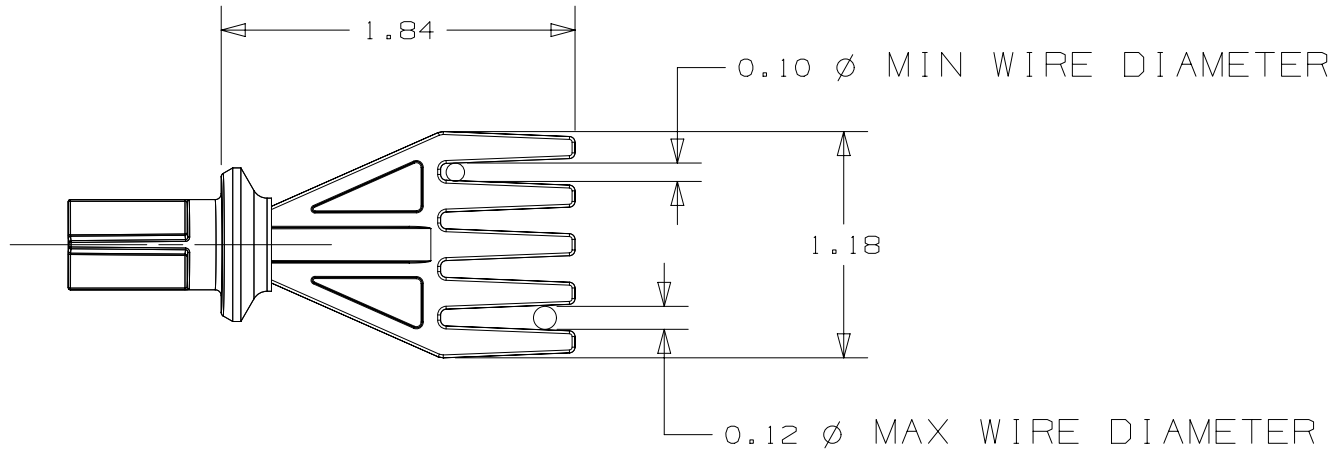

THIS COPY IS PROVIDED ON A RESTRICTED BASIS AND IS NOT TO BE USED IN ANY WAY DETRIMENTAL TO THE INTERESTS OF PANDUIT CORP.

NOTES:

1. GRIPS WIRES OF 14-16 GAGE FOR USE WITH QUICK BUILD HARNESS BOARD.
2. FOR USE WITH QUICK-BUILD MOUNTING PEG P/N QB-MOUNT-L.
3. SEE CUSTOMER PRICE SHEET FOR PART NUMBER SUFFIX DESIGNATION FOR PACKAGE SIZE.

PRODUCT SPEC	PACKAGING SPEC
PART NUMBER QB-WEH1416	WORK INSTRUCTION
INSPECTION INSTRUCTION NUMBER	FMEA & CONTROL PLAN NUMBER

TITLE QUICK BUILD WIRE END HOLDER	
CUSTOMER DRAWING	
ITEM REVISION NAME 14L203GR/05	PANDUIT
DATASET FILE NAME 14L203GR_DC/05	
UNLESS OTHERWISE SPECIFIED, DIMENSIONAL TOLERANCES ARE: IN [mm] .x ± .1 [2.54] .xxx ± .005 [.127] .xx ± .01 [.25] ANGLES ± 5 °	MATERIAL: ABS, BLUE
THIRD ANGLE PROJECTION	DRAWING NUMBER: 14L203GR_DC