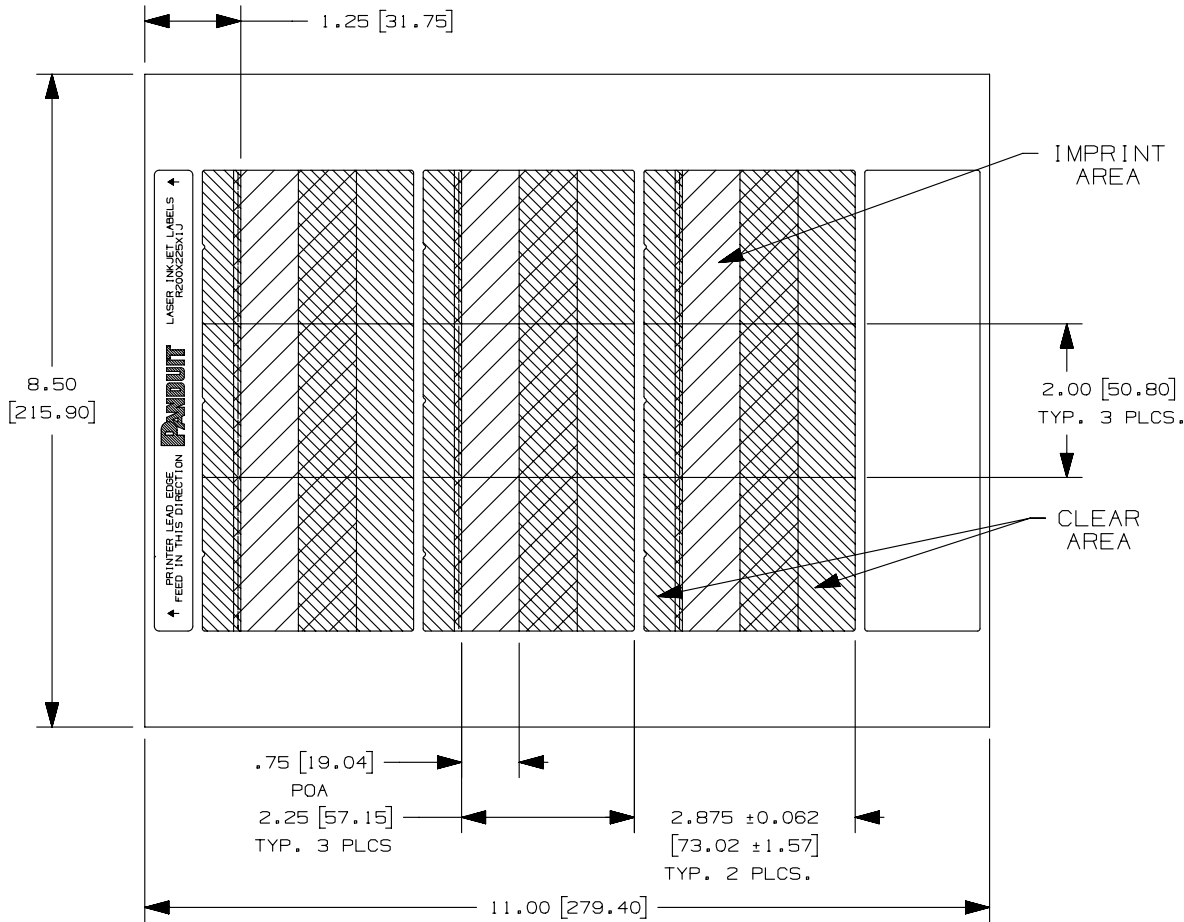

THIS COPY IS PROVIDED ON A RESTRICTED BASIS AND IS NOT TO BE USED IN ANY WAY DETRIMENTAL TO THE INTERESTS OF PANDUIT CORP.

PART NUMBER	WIRE DIAMETER COMPATIBILITY	PACKAGE QTY.
R200X225X1J	8-4 AWG WIRE/CABLE	500

NOTES:  
1. MILLIMETERS ARE IN [ ].

REV	DATE	BY	CHK	APR	DESCRIPTION	ECN
0	8/20/13	RVU	SEWH	MSAD	DRAWING RELEASED.	GAECN01154

TITLE		R200X225X1J LASER/INKJET TURN TELL ROTATABLE SELF-LAMINATING LABELS CUSTOMER DRAWING	
ITEM REVISION NAME		100147CL/00	
DATASET FILE NAME		100147CL_DC_C11077/00B	
UNLESS OTHERWISE SPECIFIED, DIMENSIONAL TOLERANCES ARE: IN [ mm ]		MATERIAL:	
.x ± .12 [ 3.04 ]      .xxx ± .025 [ .635 ]		GMH8	
.xx ± .062 [ 1.57 ]      ANGLES ±		DRAWING NUMBER:	
THIRD ANGLE PROJECTION		C11077	
DRAWN BY	DATE	CHK	SCALE
RVU	8/20/13	MSAD	NTS
SHT 1 OF 1			SIZE
			A