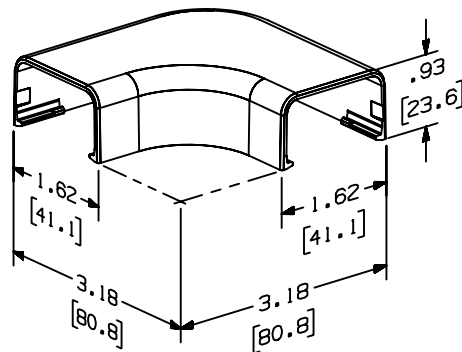

THIS COPY IS PROVIDED ON A RESTRICTED BASIS AND IS NOT TO BE USED IN ANY WAY DETRIMENTAL TO THE INTERESTS OF PANDUIT CORP.

PANDUIT PART NO.	WEIGHT
RAFC10	4.4 LB/100 PCS (2010 g/100 PCS)

NOTES:

- SEE CURRENT CATALOG FOR ADDITIONAL PART NUMBER SUFFIXES TO INDICATE COLOR AND OR PACKAGE QUANTITY.
- THIS PRODUCT IS INTENDED TO BE USED WITH PANDUIT TYPE LD10 RACEWAY.
- NOMINAL WALL THICKNESSES: .070 [1.8].
- THIS PRODUCT IS FEATURED WITH THE TIA/EIA COMPLIANT BEND RADIUS.
- DIMENSIONS IN PARENTHESIS ARE IN METRIC.

CAD FILENAME/LAYERS D35013BD\_LD\_RAFC10\_02.PRT

PANDUIT CORP. TINLEY PARK, ILLINOIS

RIGHT ANGLE FITTING COVER  
(RAFC10)  
CUSTOMER DRAWING

UNLESS OTHERWISE SPECIFIED,  
DIMENSIONAL TOLERANCES ARE:  
(.X) ± (.XXX) ±.015 [.4]  
(.XX) ±.03 [.8] ANGLES ±

UNLESS OTHERWISE SPECIFIED,  
ALL DIMENSIONS ARE GIVEN  
IN INCHES, THIRD ANGLE PROJECTION.

2	03-11-04	JHEP	RMHI	B. REMOVED CD10 FROM NOTE 2	35013-04	RGRO	RGRO											
1	07-03-02	JHNU	RMHI	A. REVISED MATERIAL IN DRAWING TITLE BLOCK	35013-04	RGRO	RGRO											
R	02-13-95	DW	CEF	RELEASED TO PRODUCTION	35013-04	CEF	CEF											
REV	DATE	BY	CHK	DESCRIPTION	ECN	CHK	CUST	SUP										
										DRAWN BY DW		MAT'L: ABS		SCALE NONE		DRAWING NO. 35013-04		DWG SIZE A
										DATE 02-13-95		CHECKED BY CEF						