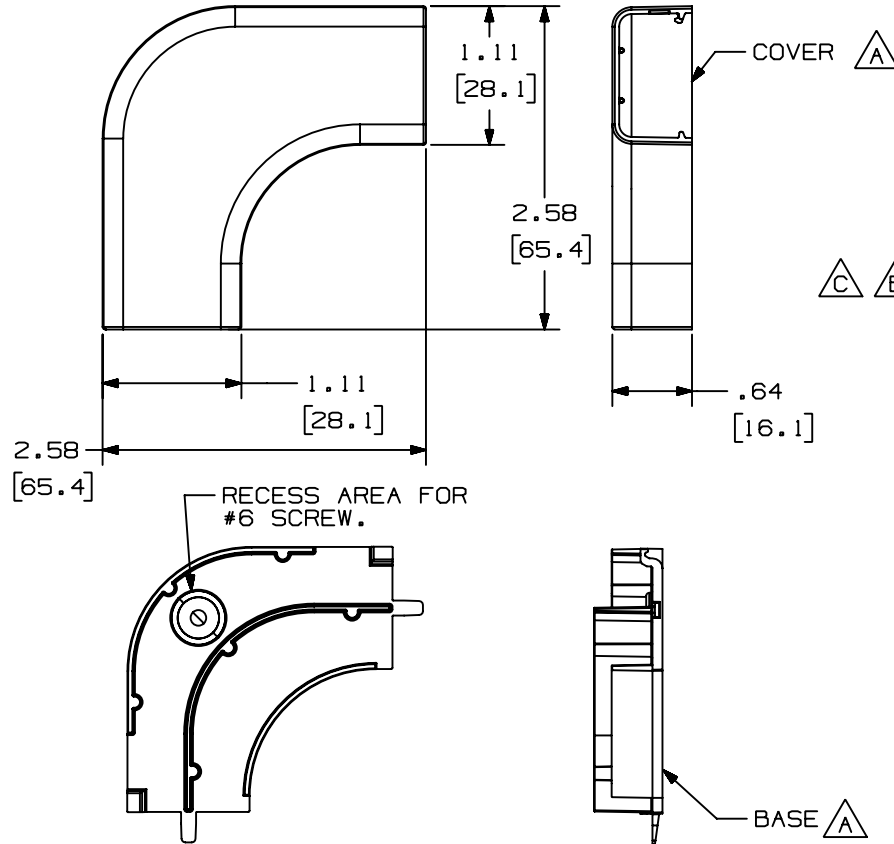

THIS COPY IS PROVIDED ON A RESTRICTED BASIS AND IS NOT TO BE USED IN ANY WAY DETRIMENTAL TO THE INTERESTS OF PANDUIT CORP.

PANDUIT PART NO.	WEIGHT
RAFX5	3.8 LB/100 PCS (1749 g/100 PCS)

NOTES:

- SEE CURRENT CATALOG FOR ADDITIONAL PART NUMBER SUFFIXES TO INDICATE COLOR AND OR PACKAGE QUANTITY.
- THIS PRODUCT IS INTENDED TO BE USED WITH PANDUIT TYPE LD5 AND LDP5 RACEWAYS.
- NOMINAL WALL THICKNESSES:  
BASE = .080 [2.0]  
COVER = .055 [1.4]
- THIS PRODUCT IS FEATURED WITH THE TIA/EIA COMPLIANT BEND RADIUS.
- DIMENSIONS IN PARENTHESIS ARE IN METRIC.

CAD FILENAME/LAYERS D35012BE\_LD\_RAFX5\_02.PRT

PANDUIT CORP. TINLEY PARK, ILLINOIS

RIGHT ANGLE FITTING BASE AND COVER (RAFX5)  
CUSTOMER DRAWING

UNLESS OTHERWISE SPECIFIED, DIMENSIONAL TOLERANCES ARE:  
(.X) ± (.XXX) ±.015 [.4]  
(.XX) ±.03 [.8] ANGLES ±

UNLESS OTHERWISE SPECIFIED, ALL DIMENSIONS ARE GIVEN IN INCHES, THIRD ANGLE PROJECTION.

REV	DATE	BY	CHK	DESCRIPTION	ECN	CHK	CUST	SUP
2	03-17-04	JHEP	RGRO	C. REMOVED CD5 FROM NOTE 2	35012-05	RGRO	RGRO	
1	03-29-99	DW	HIW	B. REVISED NOTE 2 WAS LD2P5 RACEWAY A. REVISED PICTURES	35012-05	HIW	HIW	
R	11-10-95	DW	CEF	RELEASED TO PRODUCTION	35012-05	CEF	CEF	

DRAWN BY DW	MAT'L: PVC
DATE 11-10-95	
CHECKED BY CEF	

SCALE NONE	DRAWING NO. 35012-05	DWG SIZE A