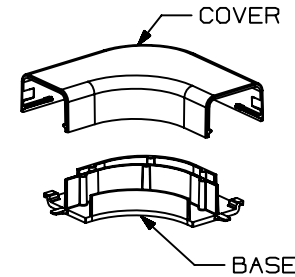

THIS COPY IS PROVIDED ON A RESTRICTED BASIS AND IS NOT TO BE USED IN ANY WAY DETRIMENTAL TO THE INTERESTS OF PANDUIT CORP.

PANDUIT PART NO.	WEIGHT
RAFX5	3.8 LB/100 PCS (1749 g/100 PCS)

NOTES:

- SEE CURRENT CATALOG FOR ADDITIONAL PART NUMBER SUFFIXES TO INDICATE COLOR AND OR PACKAGE QUANTITY.
- THIS PRODUCT IS INTENDED TO BE USED WITH PANDUIT TYPE LD5 AND LDP5 RACEWAYS.
- NOMINAL WALL THICKNESSES:  
BASE = .080 [2.0]  
COVER = .055 [1.4]
- THIS PRODUCT IS FEATURED WITH THE TIA/EIA COMPLIANT BEND RADIUS.
- DIMENSIONS IN PARENTHESIS ARE IN METRIC.

CAD FILENAME/LAYERS D35012BE\_LD\_RAFX5\_02.PRT

PANDUIT CORP. TINLEY PARK, ILLINOIS

RIGHT ANGLE FITTING BASE AND COVER (RAFX5)  
CUSTOMER DRAWING

UNLESS OTHERWISE SPECIFIED, DIMENSIONAL TOLERANCES ARE:  
(.X) ± (.XXX) ±.015 [.4]  
(.XX) ±.03 [.8] ANGLES ±

UNLESS OTHERWISE SPECIFIED, ALL DIMENSIONS ARE GIVEN IN INCHES, THIRD ANGLE PROJECTION.

REV	DATE	BY	CHK	DESCRIPTION	ECN	CHK	CUST	SUP
2	03-17-04	JHEP	RGRO	C. REMOVED CD5 FROM NOTE 2	35012-05	RGRO	RGRO	
1	03-29-99	DW	HIW	B. REVISED NOTE 2 WAS LD2P5 RACEWAY A. REVISED PICTURES	35012-05	HIW	HIW	
R	11-10-95	DW	CEF	RELEASED TO PRODUCTION	35012-05	CEF	CEF	