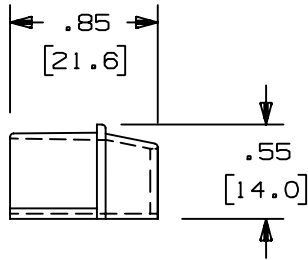

THIS COPY IS PROVIDED ON A RESTRICTED BASIS AND IS NOT TO BE USED IN ANY WAY DETRIMENTAL TO THE INTERESTS OF PANDUIT CORP.

PANDUIT P/N	WEIGHT
RF5X3	.35 LB/ 100 PCS. 159g/ 100 PCS.

NOTES:

- SEE CURRENT CATALOG FOR ADDITIONAL PART SUFFIXES TO INDICATE COLOR AND OR PACKAGE QUANTITY.
- DIMENSIONS IN PARENTHESIS ARE IN METRIC.

CAD FILENAME/LAYERS D34019BH_DC_RF5X3_07C.PRT

PANDUIT CORP. TINLEY PARK, ILLINOIS
REDUCER FITTING
(RF5X3)
CUSTOMER DRAWING

REV	DATE	BY	CHK	DESCRIPTION	ECN	R	CUST	SUP
3	07-08-02	JHNU	RMHI	C. REVISED MATERIAL IN DRAWING TITLE BLOCK	34019-17	RGRO	RGRO	
2	08-28-00	JHNU	HIW	B. REVISED AND REDRAWN	34019-17	HIW	HIW	
1	11-24-87	LDS	WJB	A. ADDED PARTS ECF3E1 AND ECF3LI	34019-17	1	WJB	
R	06-11-86	RN	WJB	RELEASED TO PRODUCTION	34019-17	R	WJB	

UNLESS OTHERWISE SPECIFIED, DIMENSIONAL TOLERANCES ARE: (.X) ± (.XXX) ± (.XX) ±.03 (.8) ANGLES ±		UNLESS OTHERWISE SPECIFIED, ALL DIMENSIONS ARE GIVEN IN INCHES, THIRD ANGLE PROJECTION.	
DRAWN BY RN	MAT'L: ABS	SCALE FULL	
DATE 06-04-86		DRAWING NO. 34019-17	DWG A SIZE
CHK'D WJB			