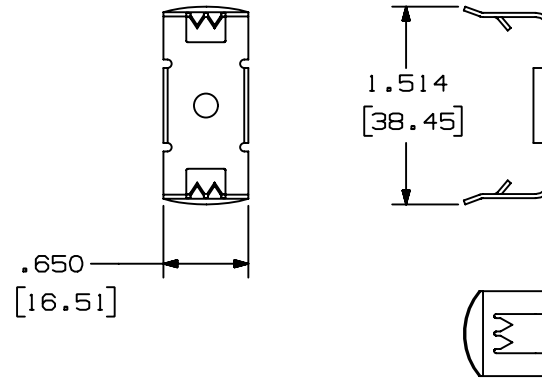

THIS COPY IS PROVIDED ON A RESTRICTED BASIS AND IS NOT TO BE USED IN ANY WAY DETRIMENTAL TO THE INTERESTS OF PANDUIT CORP.

NOTE.
 1. ALL DIMENSIONS ARE REFERENCE ONLY.
 2. DIMENSIONS IN PARENTHESES ARE METRIC.

					CAD FILENAME/LAYERS		SIF(36897-856)_01.prt		
					PANDUIT		CORP. TINLEY PARK, ILLINOIS		
							WIRING DUCT - TYPE F DUCT SNAP CLIP (SIF)		MARKETING DRAWING
1	6-16-05	JCST	MKBE	B. ADDED NOTES A. CHANGED MATERIAL	DRAWN BY JHNU	MAT'L: #21 Gage C.R.S.	SCALE FULL	DRAWING NO. 36897-856	DWG A SIZE
R	8-28-03	JHNU	JGG	DRAWING RELEASED	DATE 8-28-03				
REV	DATE	BY	CHK	DESCRIPTION	CHK'D JGG				