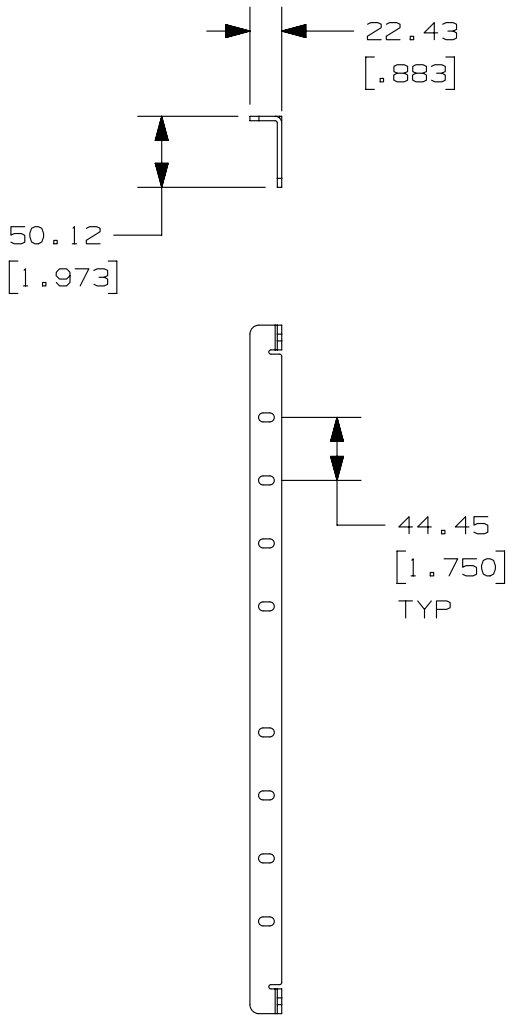

THIS COPY IS PROVIDED ON A RESTRICTED BASIS AND IS NOT TO BE USED IN ANY WAY DETRIMENTAL TO THE INTERESTS OF PANDUIT CORP.

1. PANDUIT PART NUMBER: S7VPPB
2. PRIMARY DIMENSIONS ARE IN MILLIMETERS (mm).
3. PARTS SUPPLIED:  
 (1) - VERTICAL PATCH BRACKET  
 (1) - HARDWARE KIT  
 (4) M5 X 0.8mm SCREWS  
 (1) - INSTRUCTION SHEET
4. ALLOWS ZERO RU VERTICAL MOUNTING OF 1 RU EIA 19" COPPER AND FIBER PATCH PANELS IN 700mm WIDE S-TYPE CABINETS.
5. MOUNTS TO SIDE OF CABINET POSTS.

00	6/6/13	RAMA	JDWE						DRAWING RELEASED
REV	DATE	BY	CHK	APR	DESCRIPTION				ECN

TITLE		VERTICAL PATCH BRACKET (S7VPPB) FOR 700mm WIDE S-TYPE CABINETS CUSTOMER DRAWING	
CONTROL DRAWING			
ITEM REVISION NAME		12V3430P/00	
DATASET FILE NAME		12V3430P_DC/00A	
UNLESS OTHERWISE SPECIFIED, DIMENSIONAL TOLERANCES ARE: IN (mm)		MATERIAL:	
.x ± .1 [ 2.54 ]      .xxx ± .005 [ .127 ]		SEE NOTES	
.xx ± .01 [ .25 ]      ANGLES ± 5 °		DRAWING NUMBER:	
		12V3430P	
DRAWN BY	DATE	CHK	SCALE
RAMA	6/6/13	JDWE	NONE
SHT 1 OF 1		SIZE	
		A	