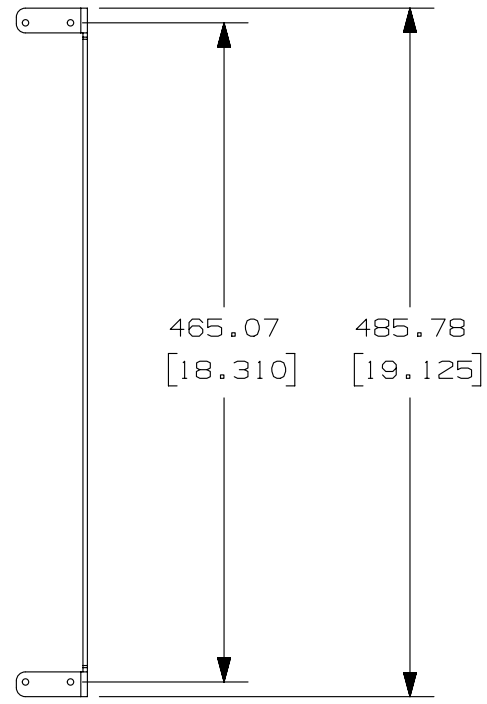

THIS COPY IS PROVIDED ON A RESTRICTED BASIS AND IS NOT TO BE USED IN ANY WAY DETRIMENTAL TO THE INTERESTS OF PANDUIT CORP.

1. PANDUIT PART NUMBER: S7VPPB
2. PRIMARY DIMENSIONS ARE IN MILLIMETERS (mm).
3. PARTS SUPPLIED:  
 (1) - VERTICAL PATCH BRACKET  
 (1) - HARDWARE KIT  
 (4) M5 X 0.8mm SCREWS  
 (1) - INSTRUCTION SHEET
4. ALLOWS ZERO RU VERTICAL MOUNTING OF 1 RU EIA 19" COPPER AND FIBER PATCH PANELS IN 700mm WIDE S-TYPE CABINETS.
5. MOUNTS TO SIDE OF CABINET POSTS.

00	6/6/13	RAMA	JDWE						DRAWING RELEASED
REV	DATE	BY	CHK	APR	DESCRIPTION				ECN

TITLE		VERTICAL PATCH BRACKET (S7VPPB) FOR 700mm WIDE S-TYPE CABINETS CUSTOMER DRAWING	
CONTROL DRAWING			
ITEM REVISION NAME		12V3430P/00	
DATASET FILE NAME		12V3430P_DC/00A	
UNLESS OTHERWISE SPECIFIED, DIMENSIONAL TOLERANCES ARE: IN (mm)		MATERIAL:	
.x ± .1 [ 2.54 ]      .xxx ± .005 [ .127 ]		SEE NOTES	
.xx ± .01 [ .25 ]      ANGLES ± 5 °		DRAWING NUMBER:	
		12V3430P	
DRAWN BY	DATE	CHK	SCALE
RAMA	6/6/13	JDWE	NONE
SHT 1 OF 1		SIZE	
		A	