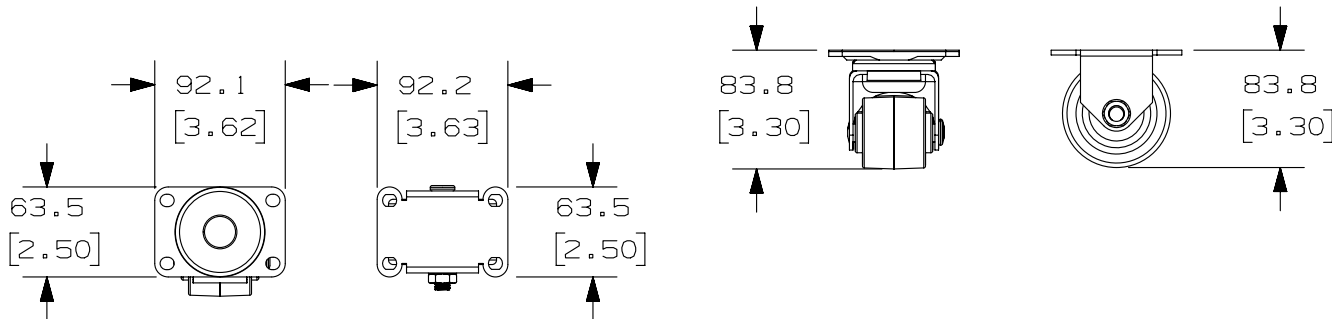

THIS COPY IS PROVIDED ON A RESTRICTED BASIS AND IS NOT TO BE USED IN ANY WAY DETRIMENTAL TO THE INTERESTS OF PANDUIT CORP.

PANDUIT P/N	WEIGHT
SCSTR4	5.5 Kg/EACH 12.1 LBS/EACH

- NOTES:
- VISIT OUR ON-LINE CATALOG AT WWW.PANDUIT.COM FOR A LIST OF CURRENT PARTS APPLICABLE FOR USE WITH THIS PRODUCT.
 - PRIMARY DIMENSIONS ARE IN MILLIMETERS (mm).
 - PARTS SUPPLIED:
 - (2) - FIXED CASTER ASSEMBLIES
 - (2) - SWIVEL CASTER ASSEMBLIES
 - (16) - M8x1.25 NYLON-INSERT LOCK NUT
 - (1) - INSTRUCTION SHEET
 - CASTERS ADD 24mm (1") TO HEIGHT OF CABINET.

(16) M8 X 1.25
NYLON-INSERT
LOCK NUT

(2) SWIVEL CASTER
ASSEMBLY AT REAR
OF CABINET

					TITLE S-TYPE CABINET CASTER KIT (SCSTR4) CUSTOMER DRAWING											
					CONTROL DRAWING											
					ITEM REVISION NAME 12V352AU/00.PRT											
					DATASET FILE NAME 12V352AU_DC/00A.PRT											
					UNLESS OTHERWISE SPECIFIED, DIMENSIONAL TOLERANCES ARE:											
					INCHES			METRIC - MILLIMETER		ANGLE						
					X.X +/- 0.03			X. +/- 0.8		+/- 1°						
					X.XX +/- 0.018			X.X +/- 0.46								
					X.XXX +/- 0.007			X.XX +/- 0.18								
					DRAWING NUMBER: 12V352AU-DC											
OOA 8-28-13 PBS					RELEASED TO PRODUCTION											
					THIRD ANGLE PROJECTION											
REV					DATE	BY	CHK	APR	DESCRIPTION	ECN	DRAWN BY	DATE	CHK	SCALE	SHT 1 OF 1	SIZE
					8-28-13	PBS					PBS	8-28-13		NONE		A