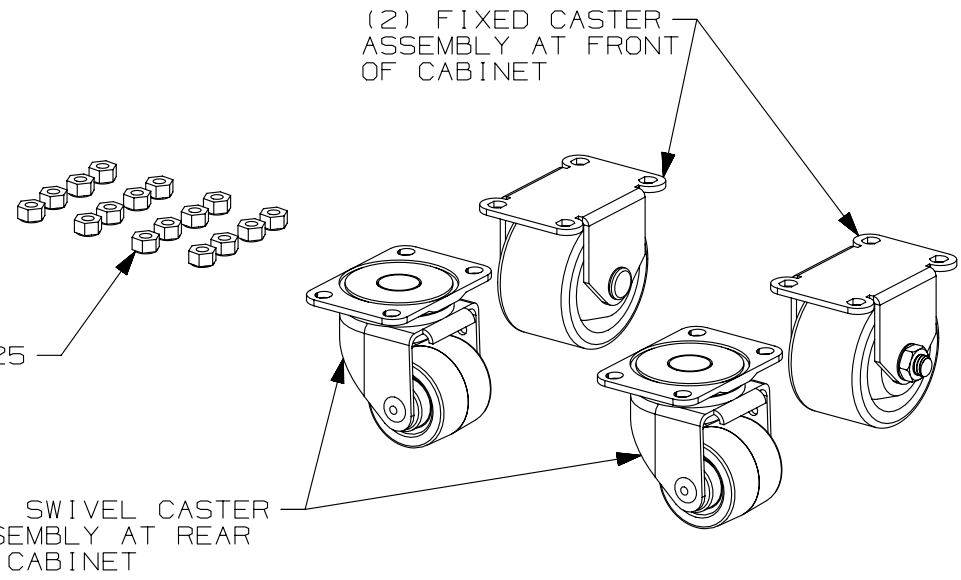

THIS COPY IS PROVIDED ON A RESTRICTED BASIS AND IS NOT TO BE USED IN ANY WAY DETRIMENTAL TO THE INTERESTS OF PANDUIT CORP.

PANDUIT P/N	WEIGHT
SCSTR4	5.5 Kg/EACH 12.1 LBS/EACH

- NOTES:
- VISIT OUR ON-LINE CATALOG AT WWW.PANDUIT.COM FOR A LIST OF CURRENT PARTS APPLICABLE FOR USE WITH THIS PRODUCT.
 - PRIMARY DIMENSIONS ARE IN MILLIMETERS (mm).
 - PARTS SUPPLIED:
 - (2) - FIXED CASTER ASSEMBLIES
 - (2) - SWIVEL CASTER ASSEMBLIES
 - (16) - M8x1.25 NYLON-INSERT LOCK NUT
 - (1) - INSTRUCTION SHEET
 - CASTERS ADD 24mm (1") TO HEIGHT OF CABINET.

(16) M8 X 1.25
NYLON-INSERT
LOCK NUT

(2) SWIVEL CASTER
ASSEMBLY AT REAR
OF CABINET

					TITLE S-TYPE CABINET CASTER KIT (SCSTR4) CUSTOMER DRAWING											
					CONTROL DRAWING											
					ITEM REVISION NAME 12V352AU/00.PRT											
					DATASET FILE NAME 12V352AU_DC/00A.PRT											
					UNLESS OTHERWISE SPECIFIED, DIMENSIONAL TOLERANCES ARE:											
					INCHES			METRIC - MILLIMETER		ANGLE						
					X.X +/- 0.03			X. +/- 0.8		+/- 1°						
					X.XX +/- 0.018			X.X +/- 0.46								
					X.XXX +/- 0.007			X.XX +/- 0.18								
					DRAWING NUMBER: 12V352AU-DC											
OOA 8-28-13 PBS					RELEASED TO PRODUCTION											
					THIRD ANGLE PROJECTION											
REV					DATE	BY	CHK	APR	DESCRIPTION	ECN	DRAWN BY	DATE	CHK	SCALE	SHT 1 OF 1	SIZE
					8-28-13	PBS					PBS	8-28-13		NONE		A